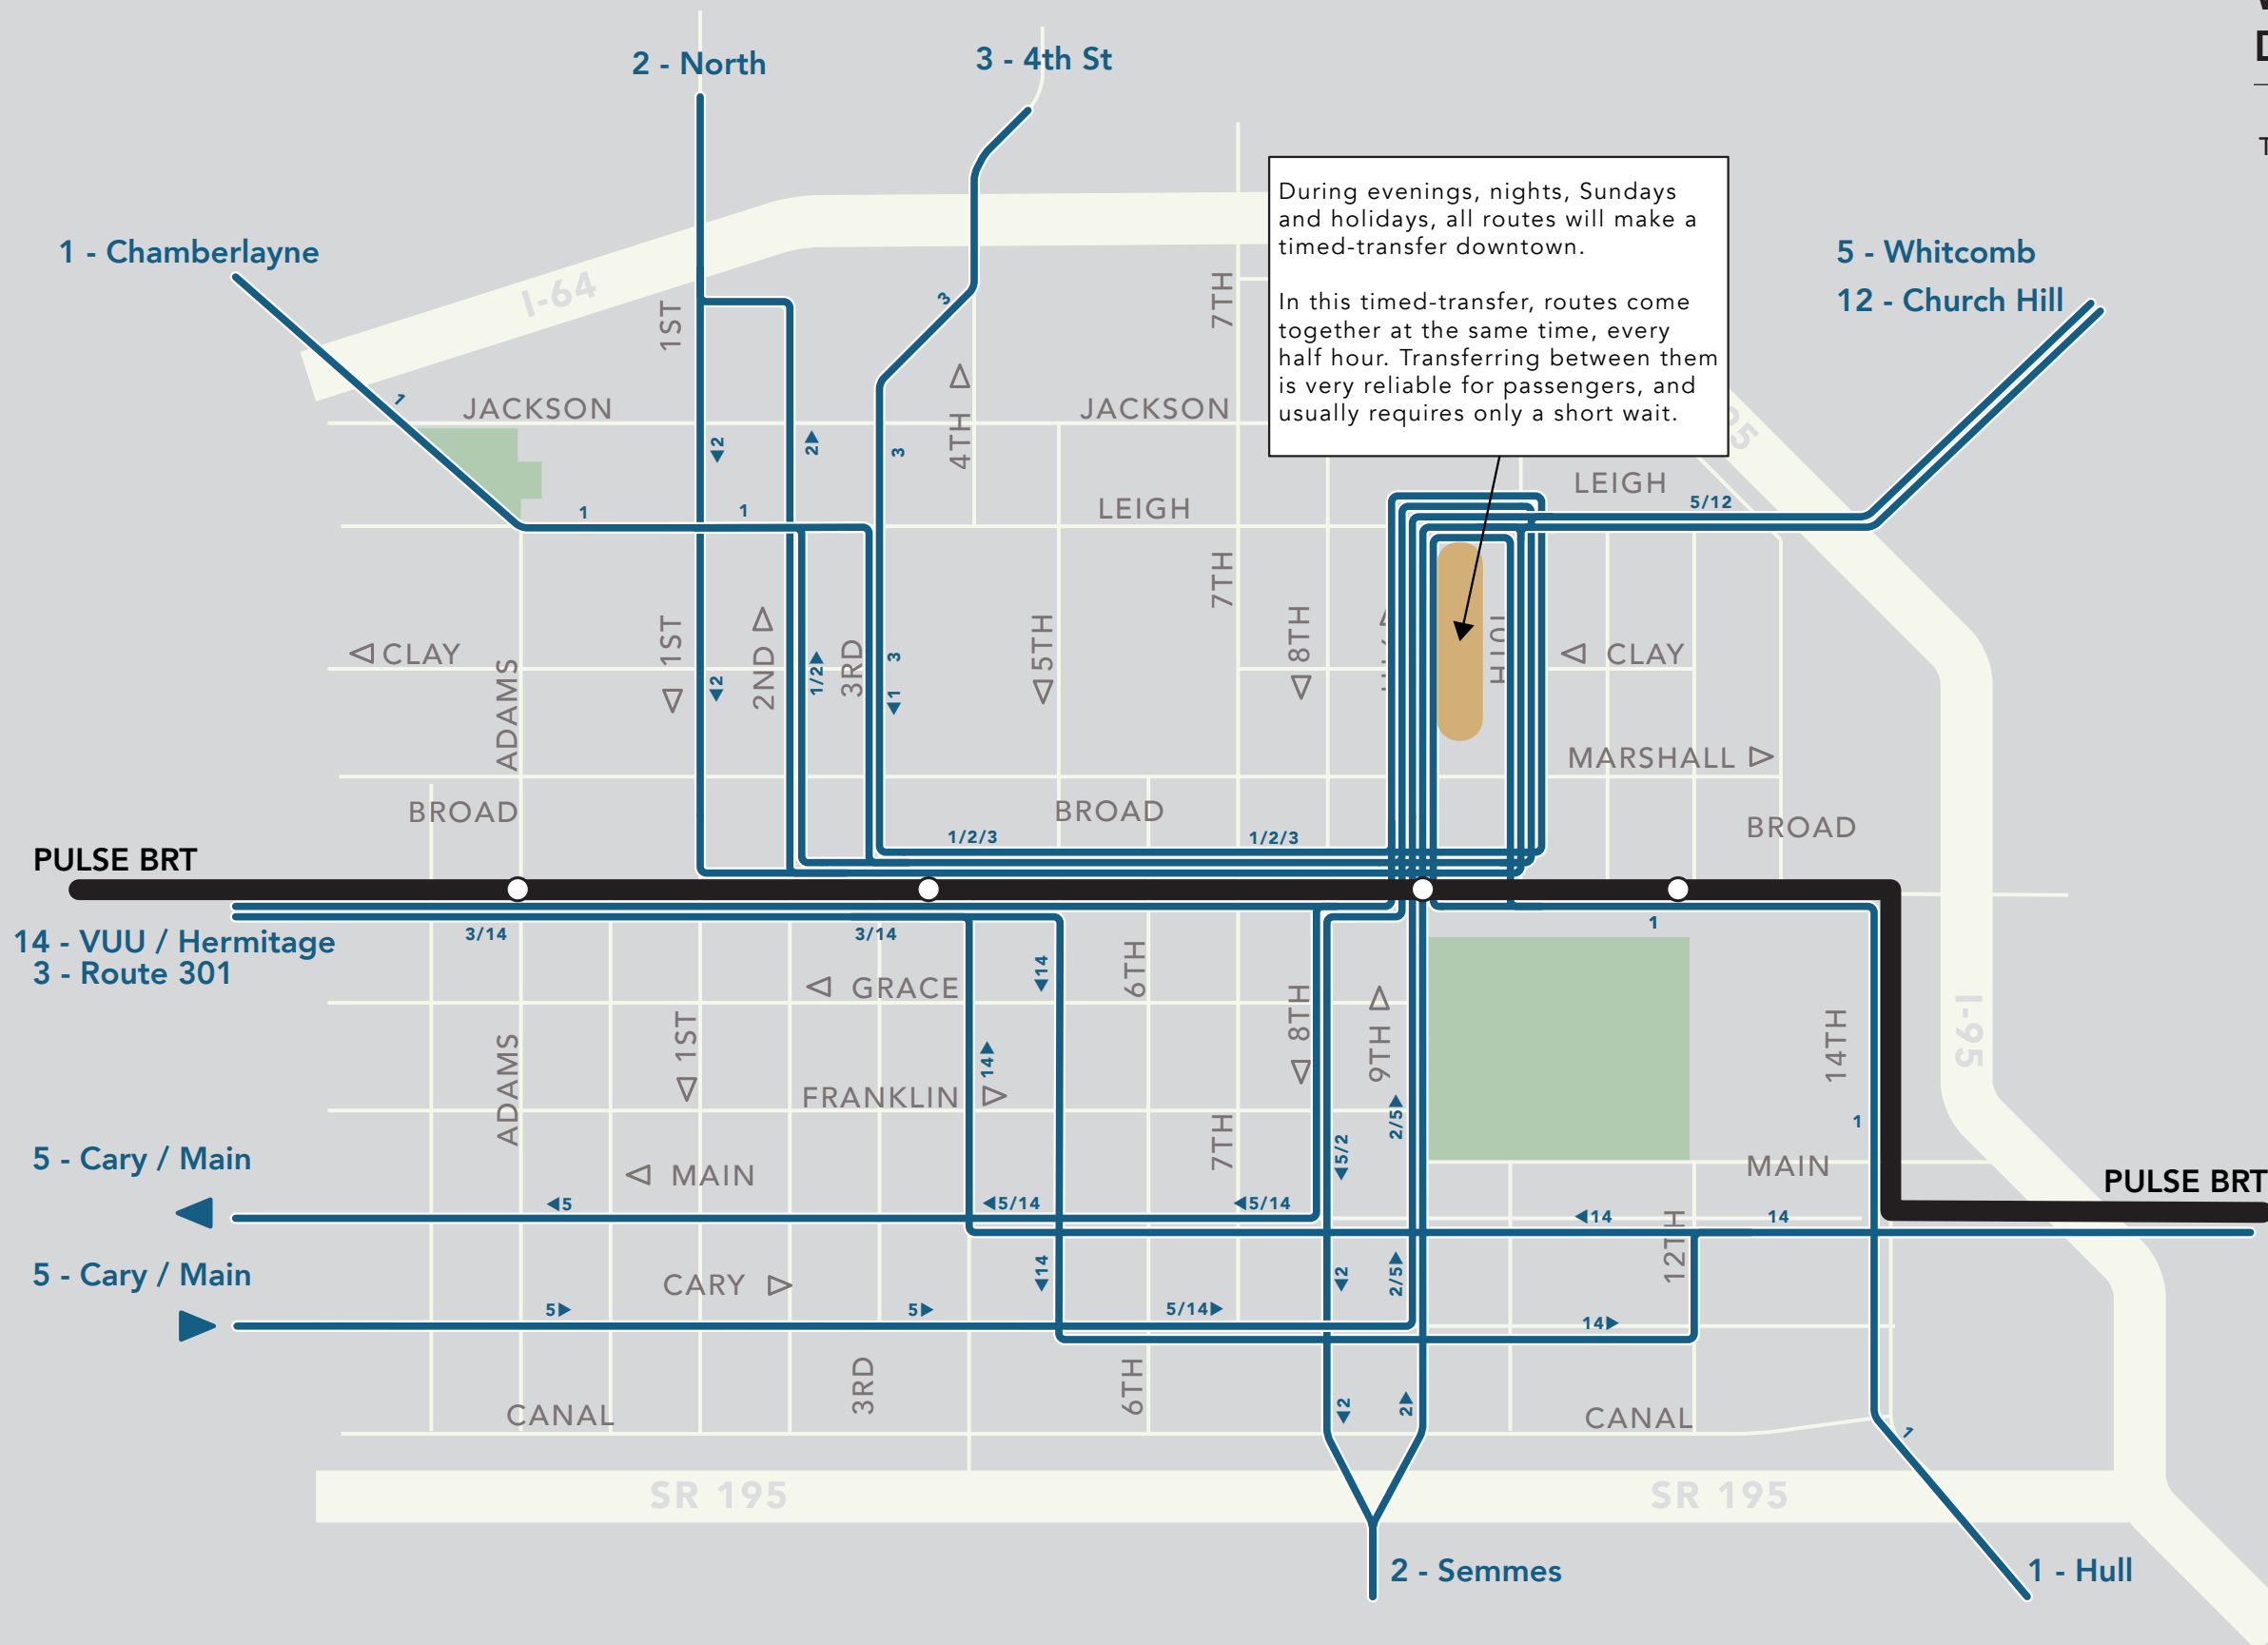

WEEKDAY NIGHTS & SUNDAYS DOWNTOWN ROUTINGS

Transit Service Type and Frequency:

-  **Bus Rapid Transit**
Every 10-15 minutes, all day
-  **Every 30 minutes**
-  **Temp. Transit Plaza**

This network would operate during the following periods:

- Weekdays: 7pm to end of service
- Saturdays: 7pm to end of service
- Sundays: All day

At night and on Sundays, when the frequencies of all routes are lower, transfers made at random between a pair of routes will take longer. For this reason, the network will include a timed-transfer downtown, in which all buses arrive downtown at the same time, and sit together for a few minutes so that passengers can transfer among any two routes.

For more information about the frequencies of route branches at night, see the map of Evenings & Late Night Service, and the table of Route Frequencies and Span.