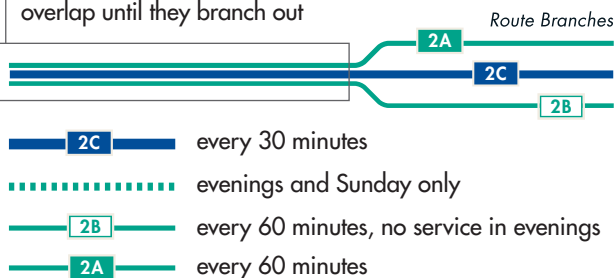

LEGEND

SCHEMATIC MAP
NOT TO SCALE

15 minute frequency where routes overlap until they branch out

- 2C** every 30 minutes
- evenings and Sunday only
- 2B** every 60 minutes, no service in evenings
- 2A** every 60 minutes

Pulse

- Connections accessible @ Convention Center & Govt. Center
- every 15 minutes (or better)

NORTHSIDE

DOWNTOWN

SOUTHSIDE

2C North Ave/Midlothian/Belt Blvd

see timepoint location on route map above

SOUTHBOUND Northside to Southside