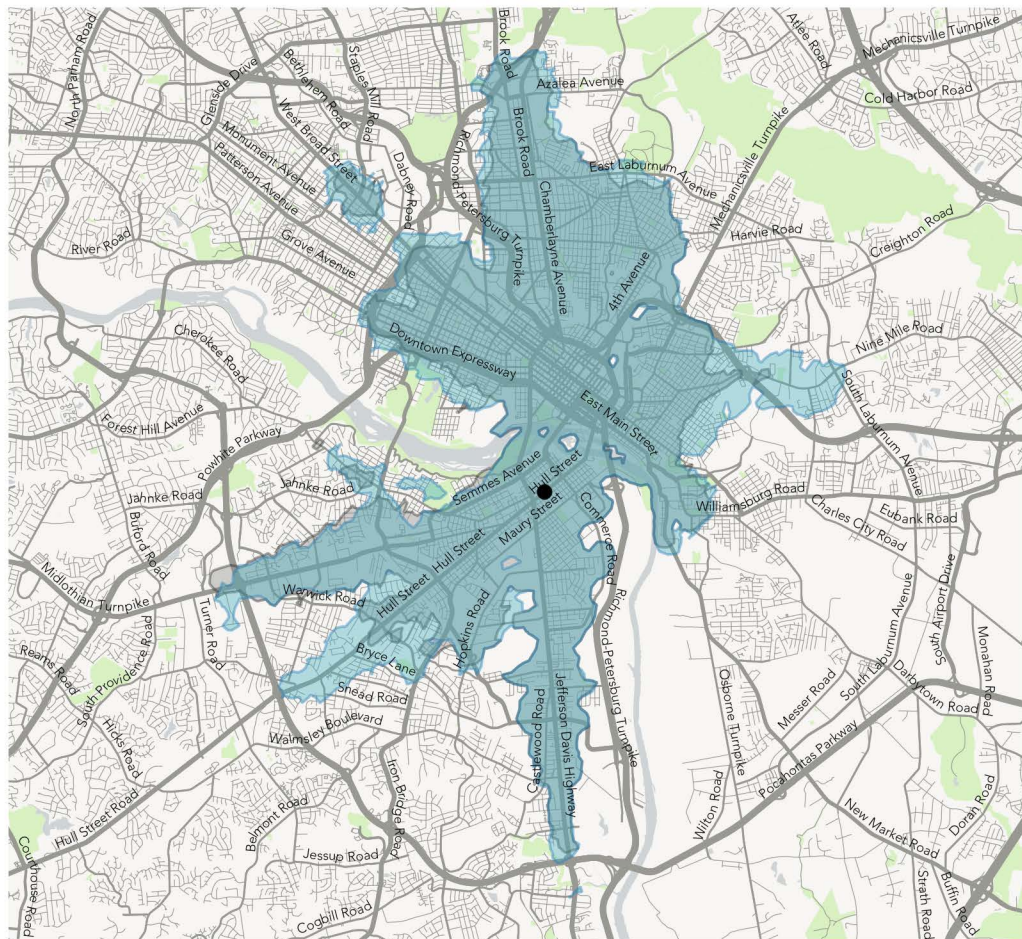

How far can I travel in 45 minutes from Blackwell (Hull & 14th) at noon?

Ridership Concept

	Change	Change %
Jobs Accesible	+9,700	+7.5%
Residents Accesible	+18,500	+13.5%

Coverage Concept

	Change	Change %
Jobs Accesible	+700	+0.5%
Residents Accesible	+7,500	+5.5%