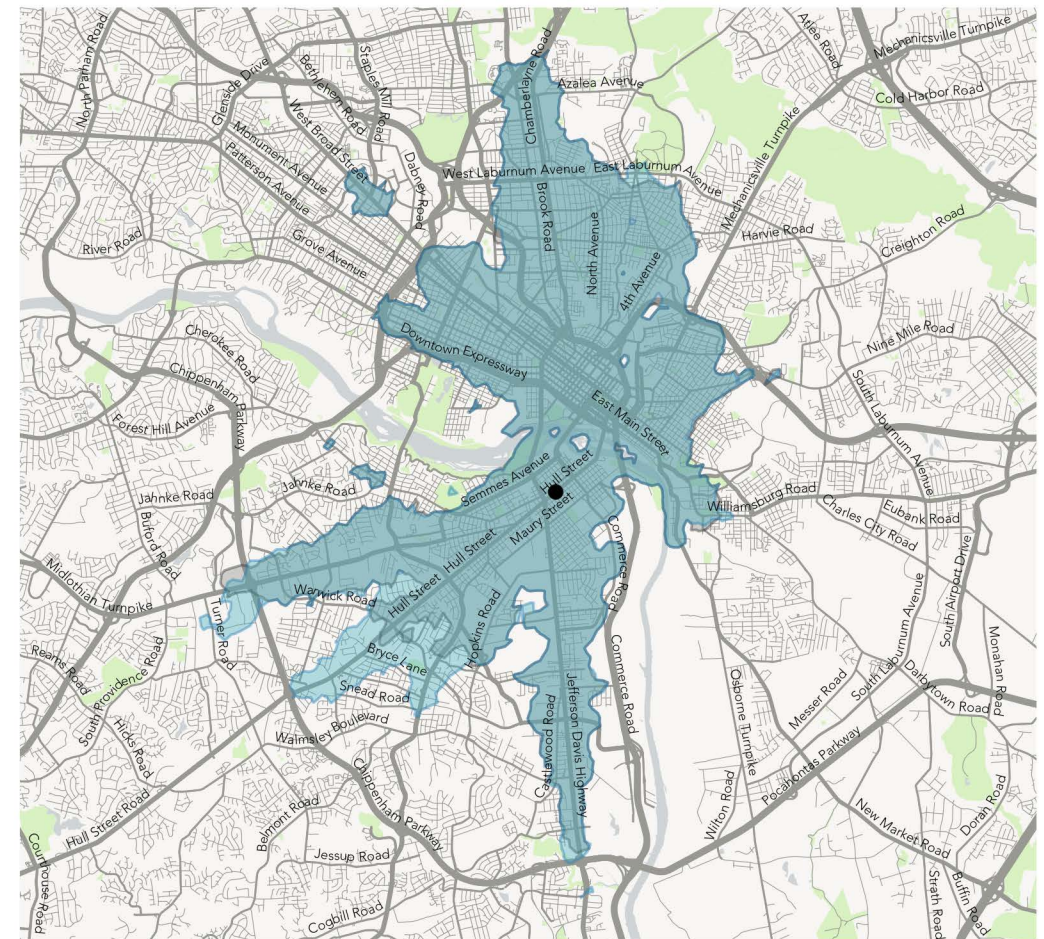

How far can I travel in 45 minutes from Blackwell (Hull & 14th) at noon?

Ridership Concept

	Change	Change %
Jobs Accesible	+9,700	+7.5%
Residents Accesible	+18,500	+13.5%

Coverage Concept

	Change	Change %
Jobs Accesible	+700	+0.5%
Residents Accesible	+7,500	+5.5%