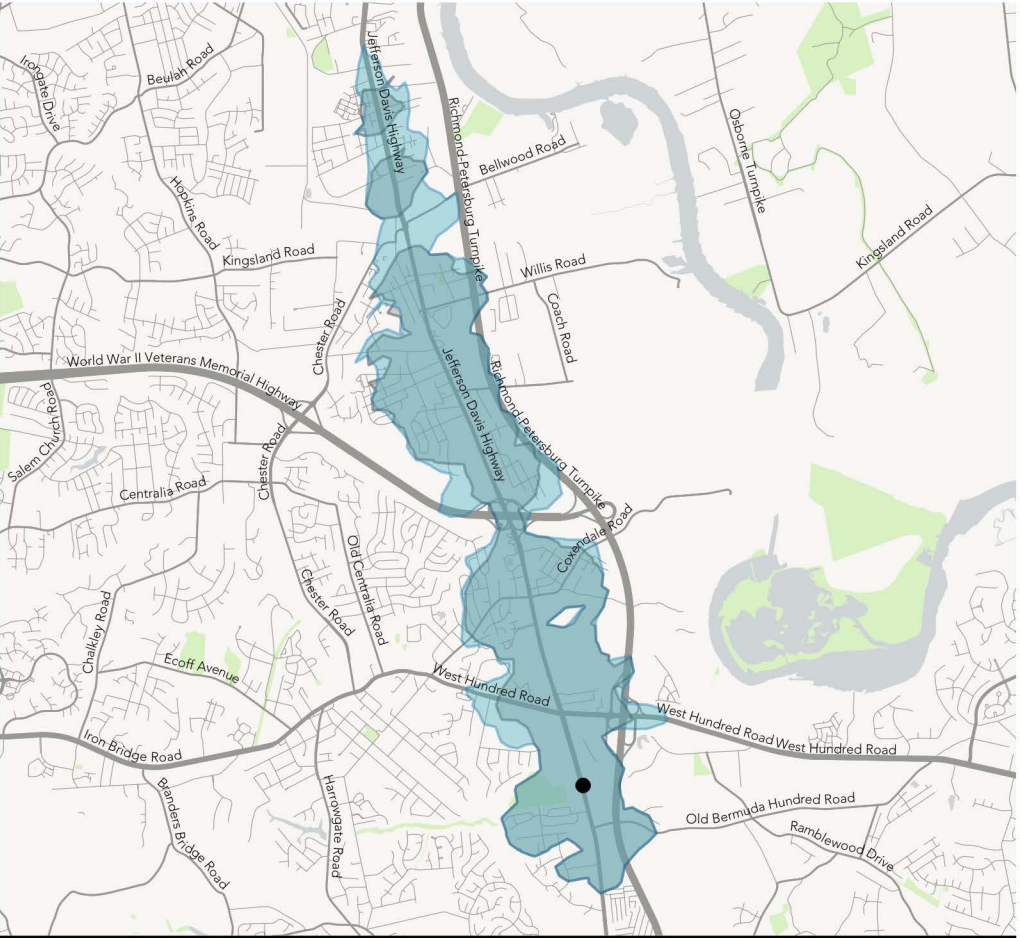

How far can I travel in 45 minutes from  
 John Tyler CC (Richmond Hwy & John Tyler Dr)  
 at noon?

# Ridership Concept

	Change	Change %
Jobs Accesible	+500	+15.5%
Residents Accesible	+1,100	+27.5%

# Coverage Concept

	Change	Change %
Jobs Accesible	+800	+23.0%
Residents Accesible	+1,800	+45.0%