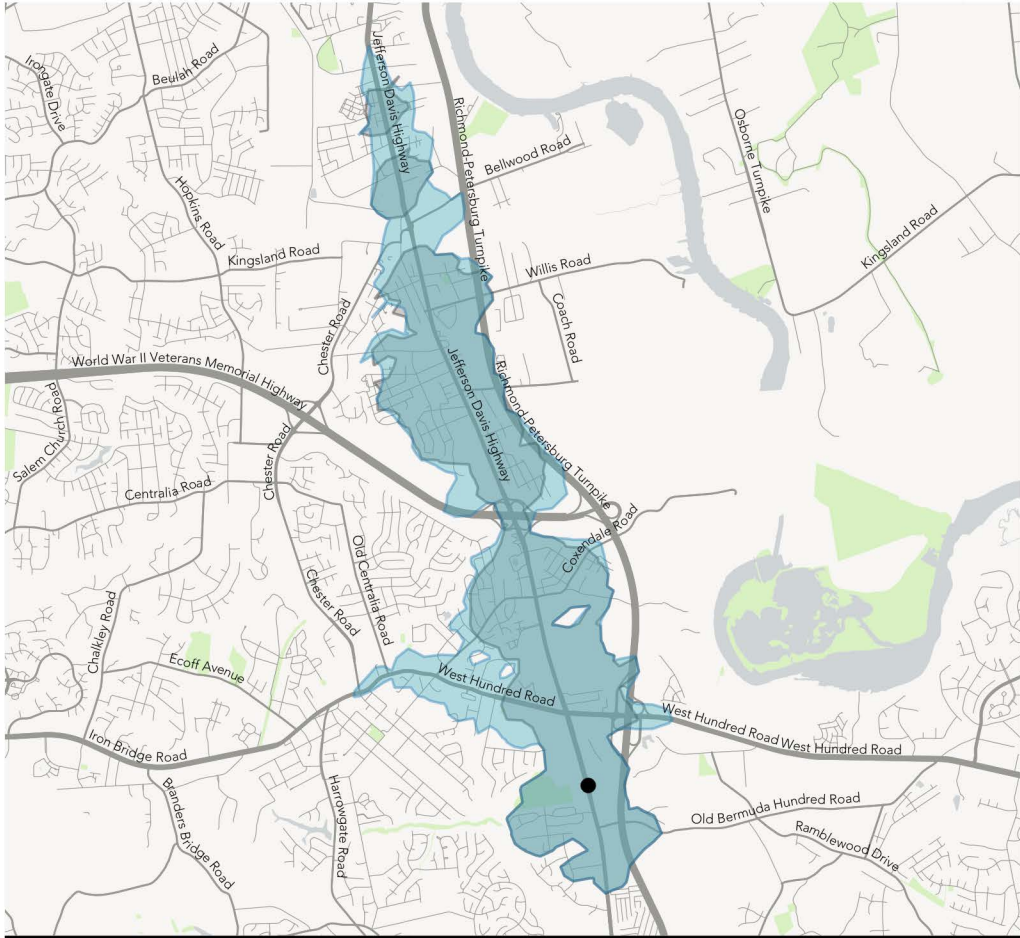

How far can I travel in 45 minutes from  
 John Tyler CC (Richmond Hwy & John Tyler Dr)  
 at noon?

# Ridership Concept

	Change	Change %
Jobs Accesible	+500	+15.5%
Residents Accesible	+1,100	+27.5%

# Coverage Concept

	Change	Change %
Jobs Accesible	+800	+23.0%
Residents Accesible	+1,800	+45.0%