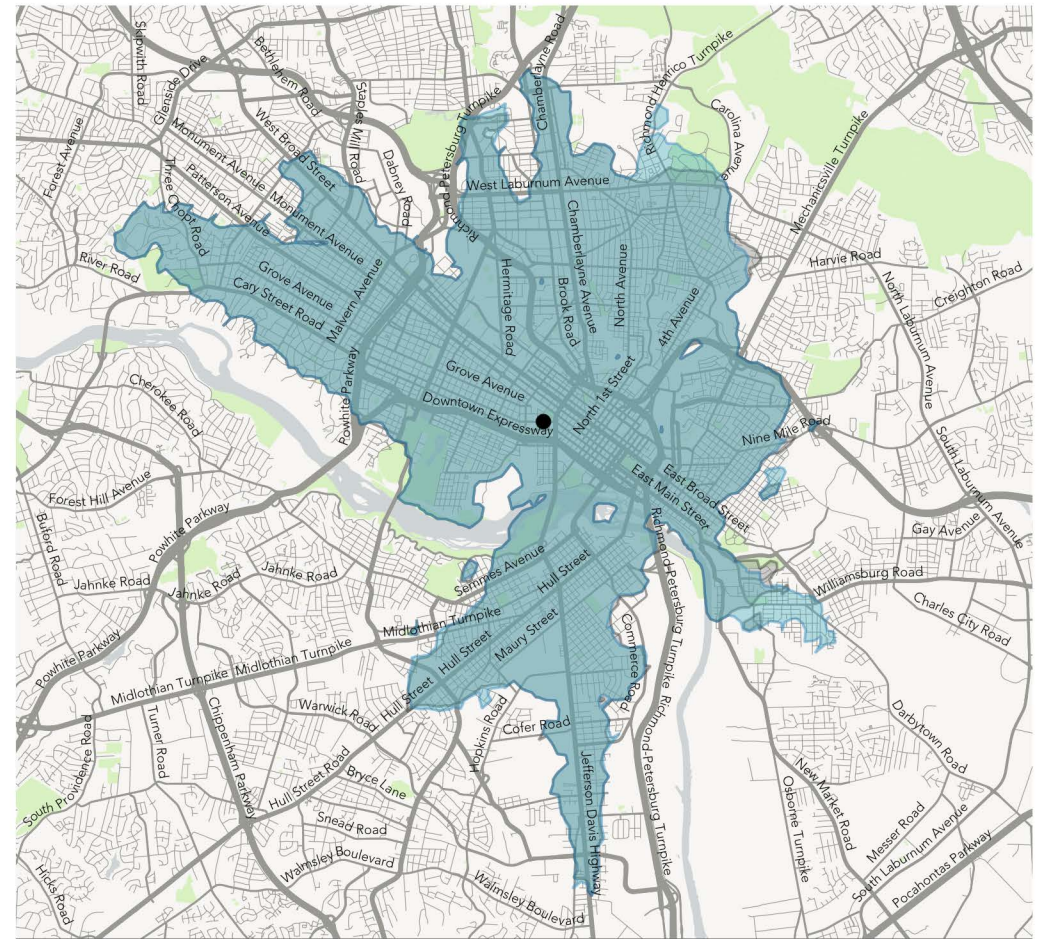

How far can I travel in 45 minutes from
VCU Monroe Park Campus (Main and Laurel)
at noon?

Ridership Concept

	Change	Change %
Jobs Accesible	+4,200	+3.0%
Residents Accesible	+7,800	+6.0%

Coverage Concept

	Change	Change %
Jobs Accesible	+600	+0.5%
Residents Accesible	+2,400	+2.0%