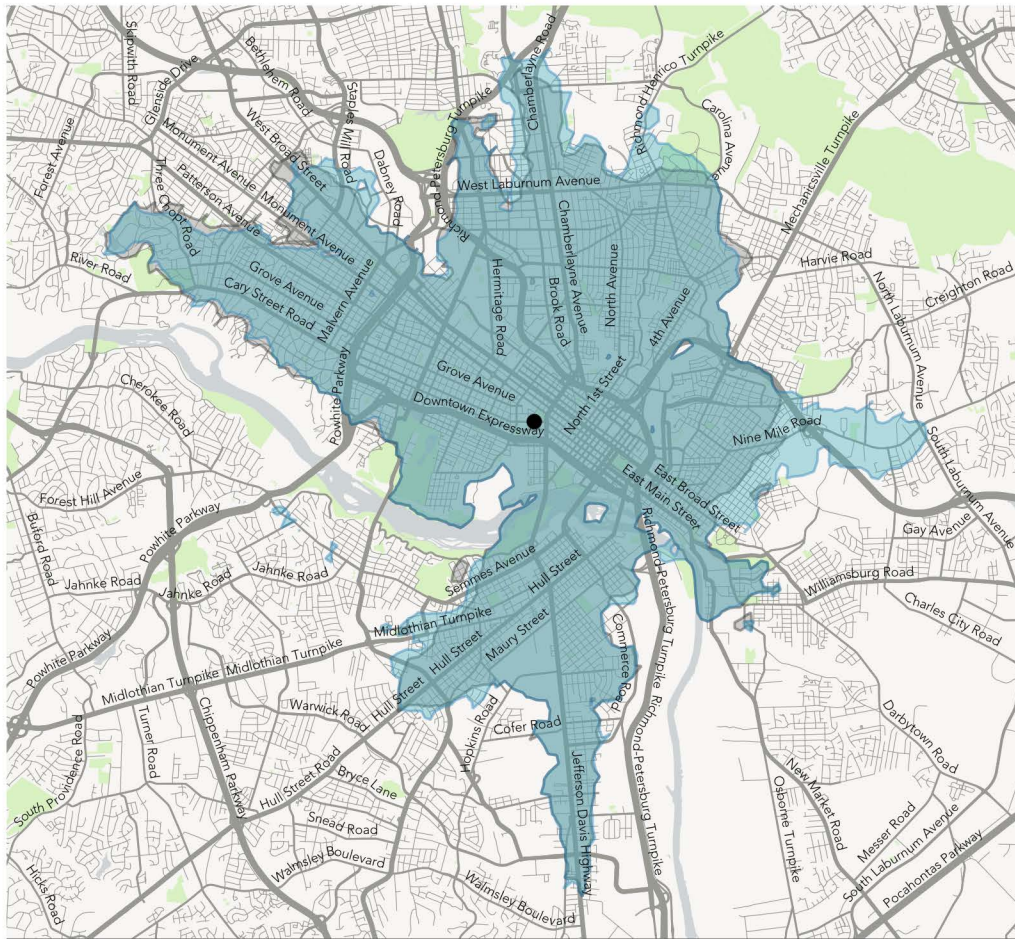

How far can I travel in 45 minutes from
VCU Monroe Park Campus (Main and Laurel)
at noon?

Ridership Concept

	Change	Change %
Jobs Accesible	+4,200	+3.0%
Residents Accesible	+7,800	+6.0%

Coverage Concept

	Change	Change %
Jobs Accesible	+600	+0.5%
Residents Accesible	+2,400	+2.0%