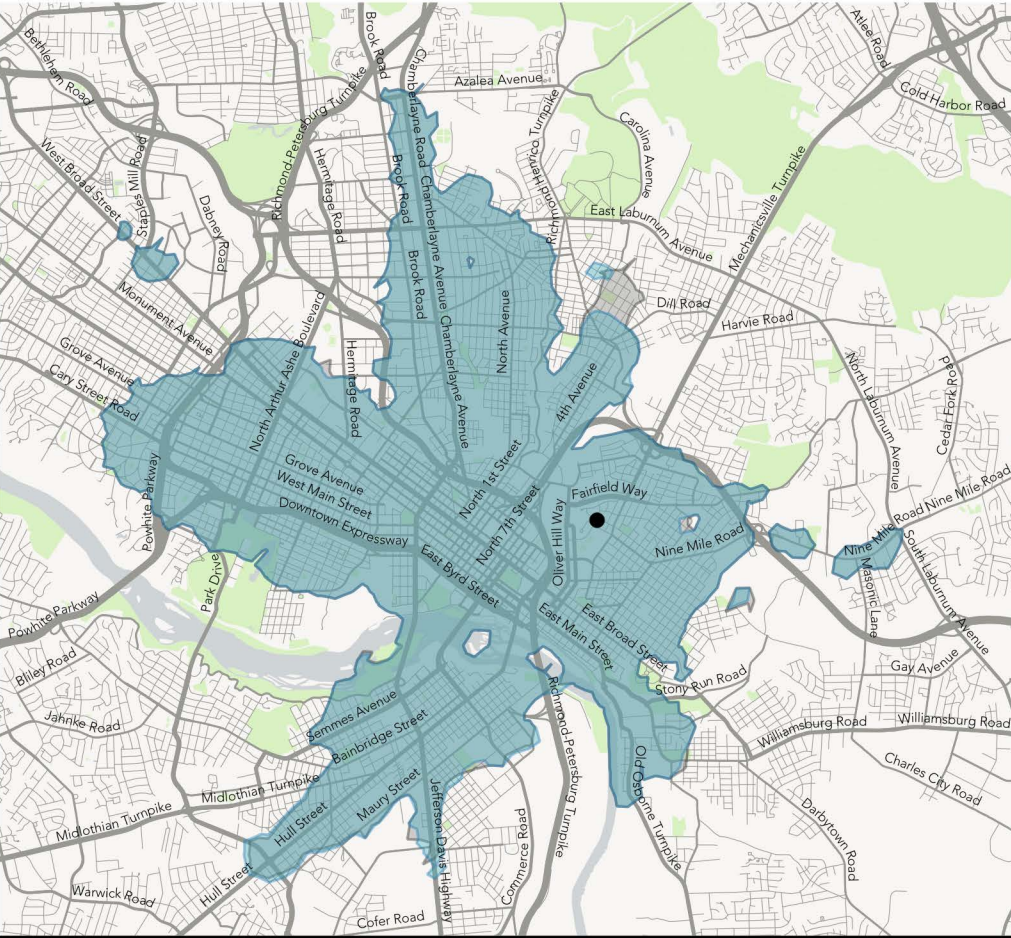

How far can I travel in 45 minutes from Mosby Court (Coalter & Redd St) at noon?

Ridership Concept

	Change	Change %
Jobs Accesible	+7,500	+7.0%
Residents Accesible	+14,300	+13.5%

Coverage Concept

	Change	Change %
Jobs Accesible	+0	0.0%
Residents Accesible	-500	-0.5%