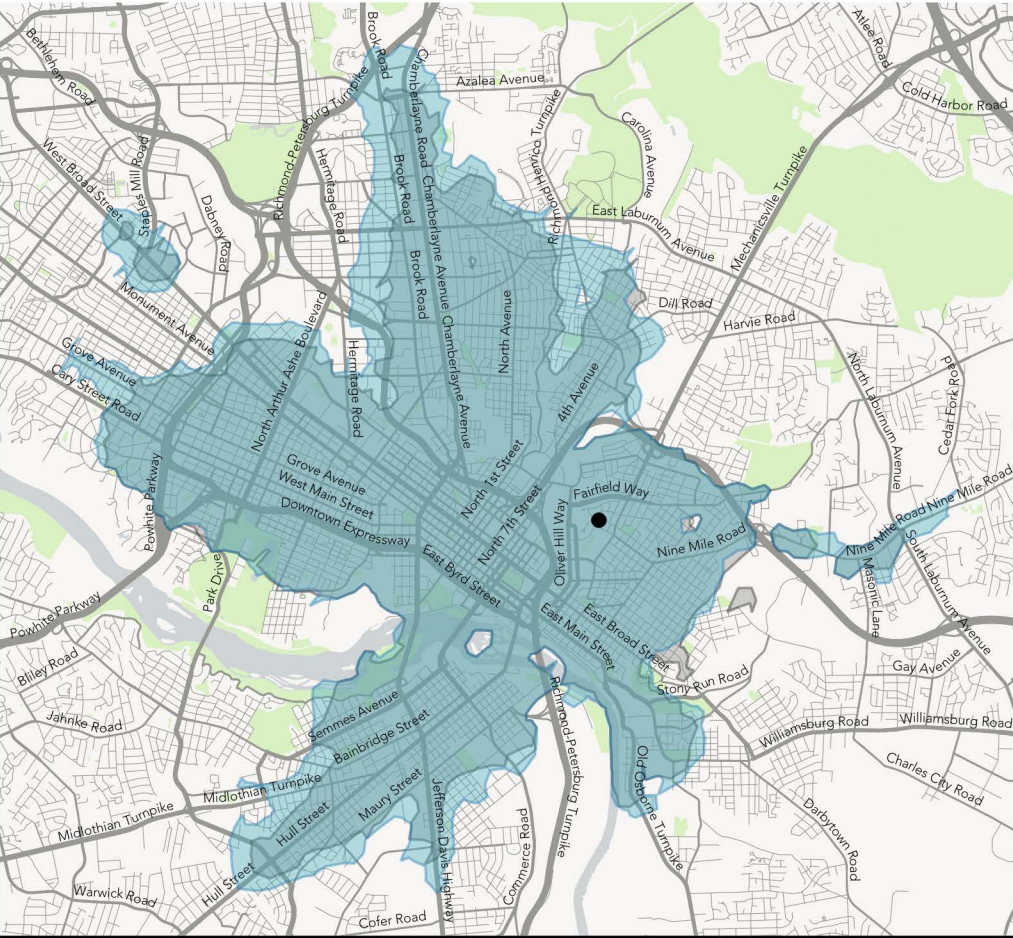

How far can I travel in 45 minutes from Mosby Court (Coalter & Redd St) at noon?

Ridership Concept

	Change	Change %
Jobs Accesible	+7,500	+7.0%
Residents Accesible	+14,300	+13.5%

Coverage Concept

	Change	Change %
Jobs Accesible	+0	0.0%
Residents Accesible	-500	-0.5%