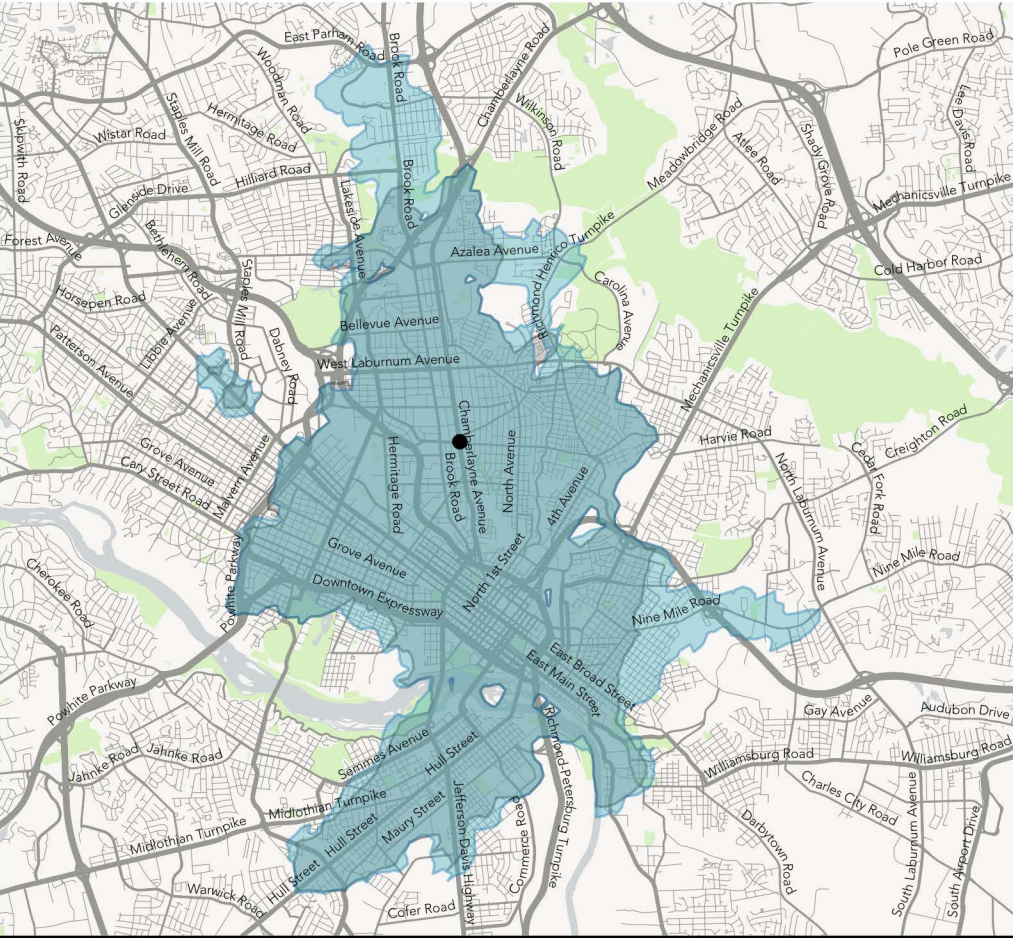

How far can I travel in 45 minutes from
 Northside (Chamberlayne & Brookland Park
 at noon?

Ridership Concept

	Change	Change %
Jobs Accesible	+9,600	+8.0%
Residents Accesible	+16,700	+15.0%

Coverage Concept

	Change	Change %
Jobs Accesible	-300	-0.5%
Residents Accesible	+1,500	+1.5%