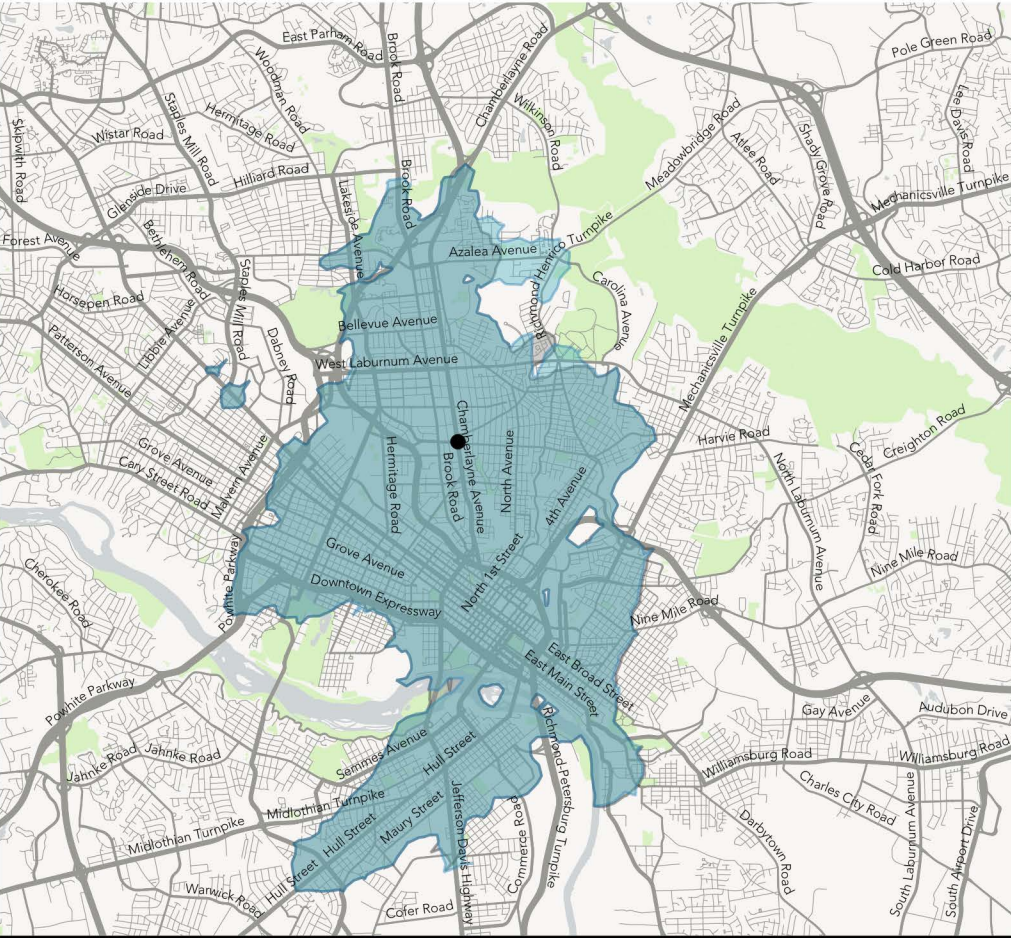

How far can I travel in 45 minutes from
 Northside (Chamberlayne & Brookland Park
 at noon?

Ridership Concept

	Change	Change %
Jobs Accesible	+9,600	+8.0%
Residents Accesible	+16,700	+15.0%

Coverage Concept

	Change	Change %
Jobs Accesible	-300	-0.5%
Residents Accesible	+1,500	+1.5%