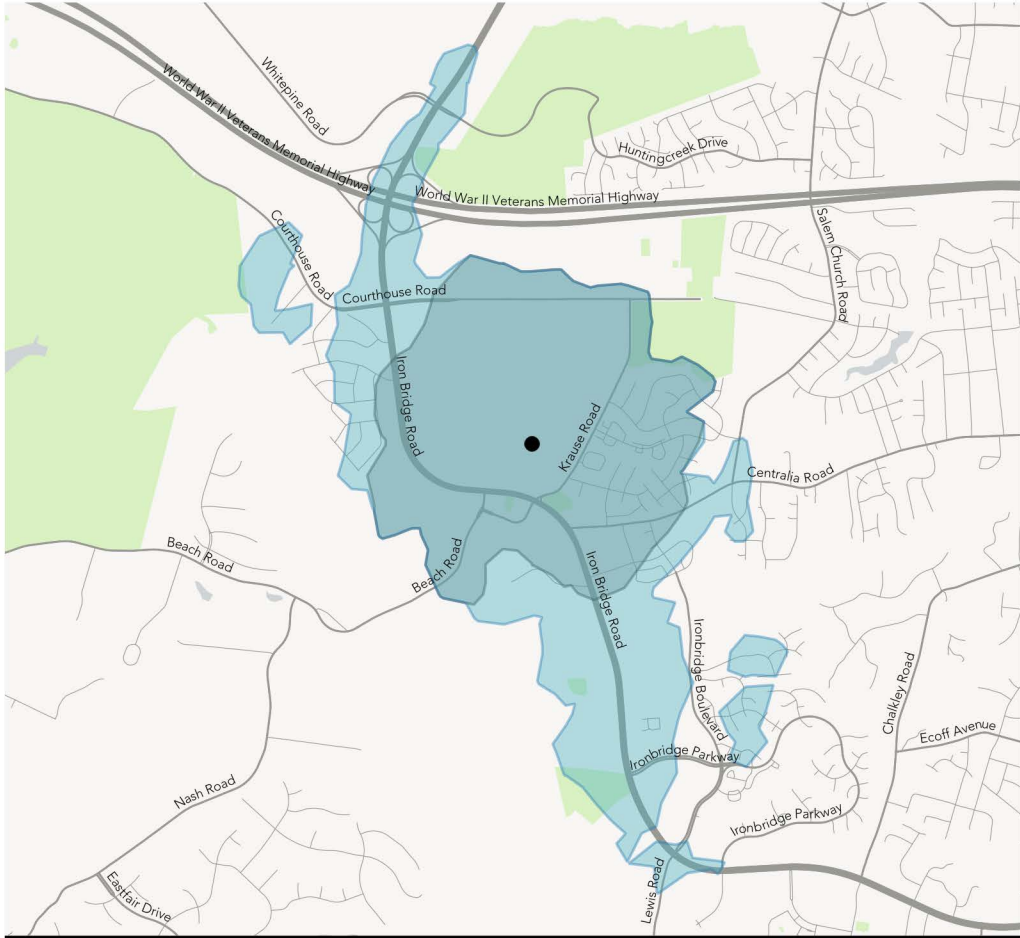

How far can I travel in 45 minutes from Chesterfield Government Center at noon?

Ridership Concept

	Change	Change %
Jobs Accesible	+0	0.0%
Residents Accesible	+0	0.0%

Coverage Concept

	Change	Change %
Jobs Accesible	+1,300	+18.5%
Residents Accesible	+1,300	+50.5%