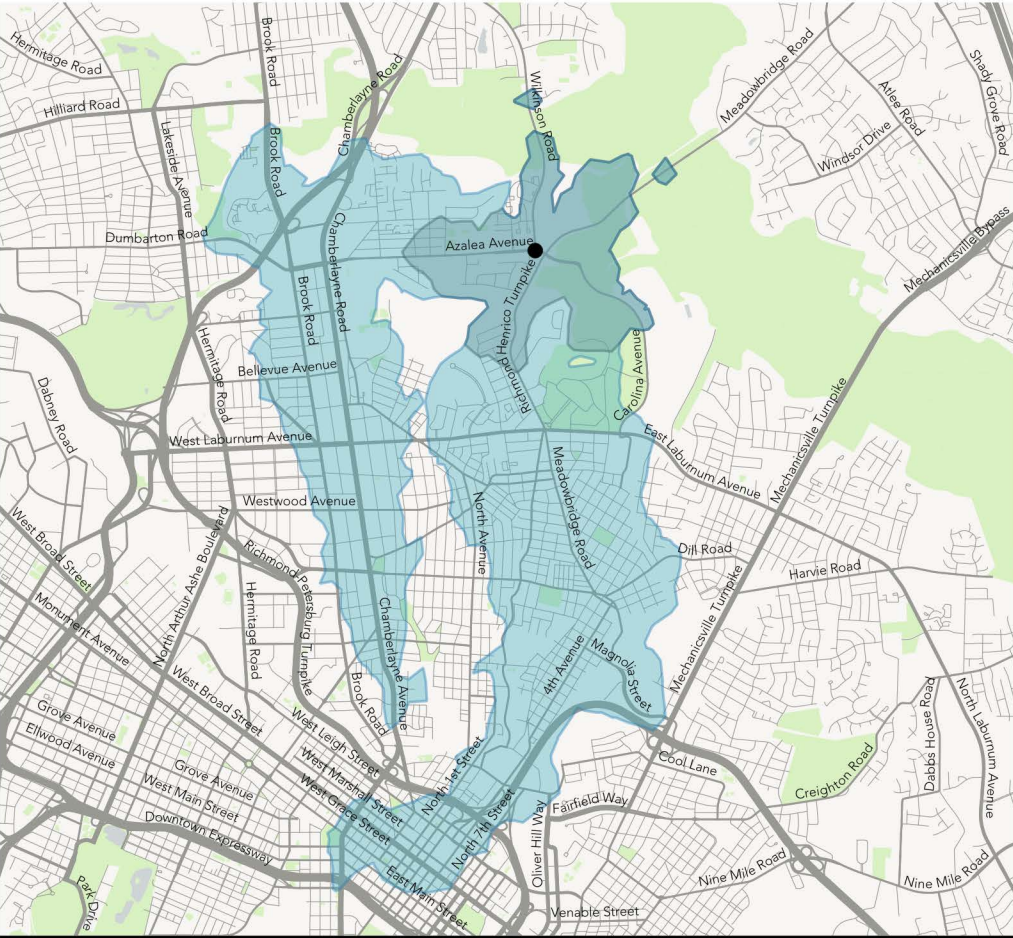

How far can I travel in 45 minutes from Meadowood Square (Azalea Ave & Richmond- at noon?

Ridership Concept

	Change	Change %
Jobs Accesible	+22,200	+6 806.0%
Residents Accesible	+31,000	+1 058.5%

Coverage Concept

	Change	Change %
Jobs Accesible	+21,600	+6 616.5%
Residents Accesible	+28,500	+974.0%