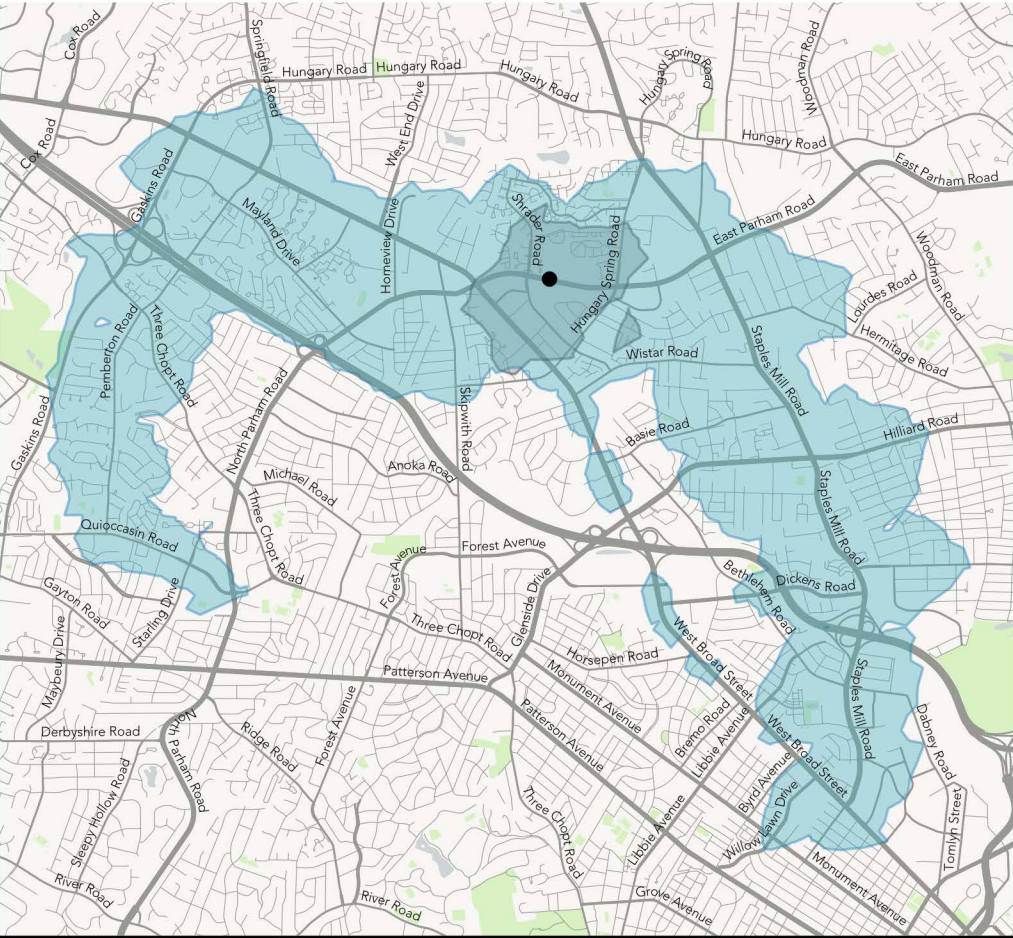

How far can I travel in 45 minutes from Parham Doctors' Hospital at noon?

# Ridership Concept

	Change	Change %
Jobs Accesible	+33,700	+1 203.0%
Residents Accesible	+38,200	+1 150.5%