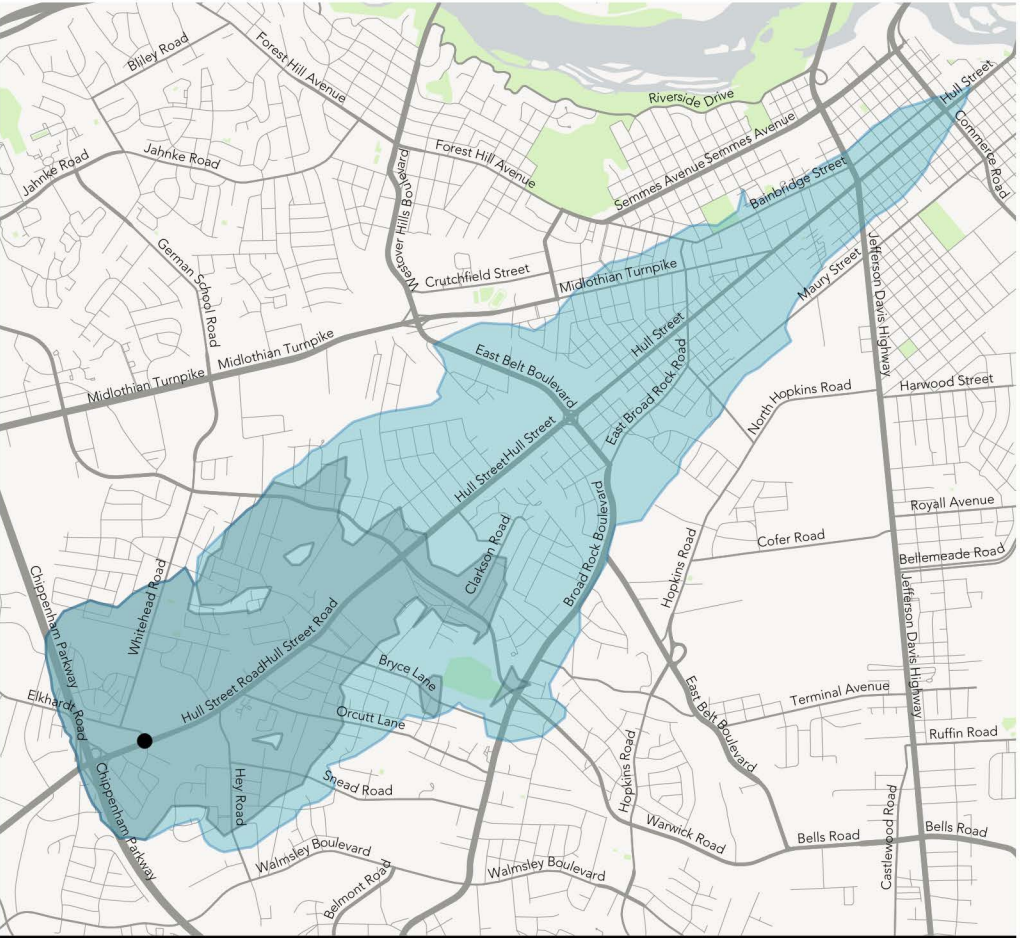

How far can I travel in 45 minutes from
 Chippenham Mall (Hull & Elkhardt)
 at noon?

Ridership Concept

	Change	Change %
Jobs Accesible	+3,700	+715.5%
Residents Accesible	+15,200	+223.5%

Coverage Concept

	Change	Change %
Jobs Accesible	+3,700	+707.5%
Residents Accesible	+15,000	+220.5%