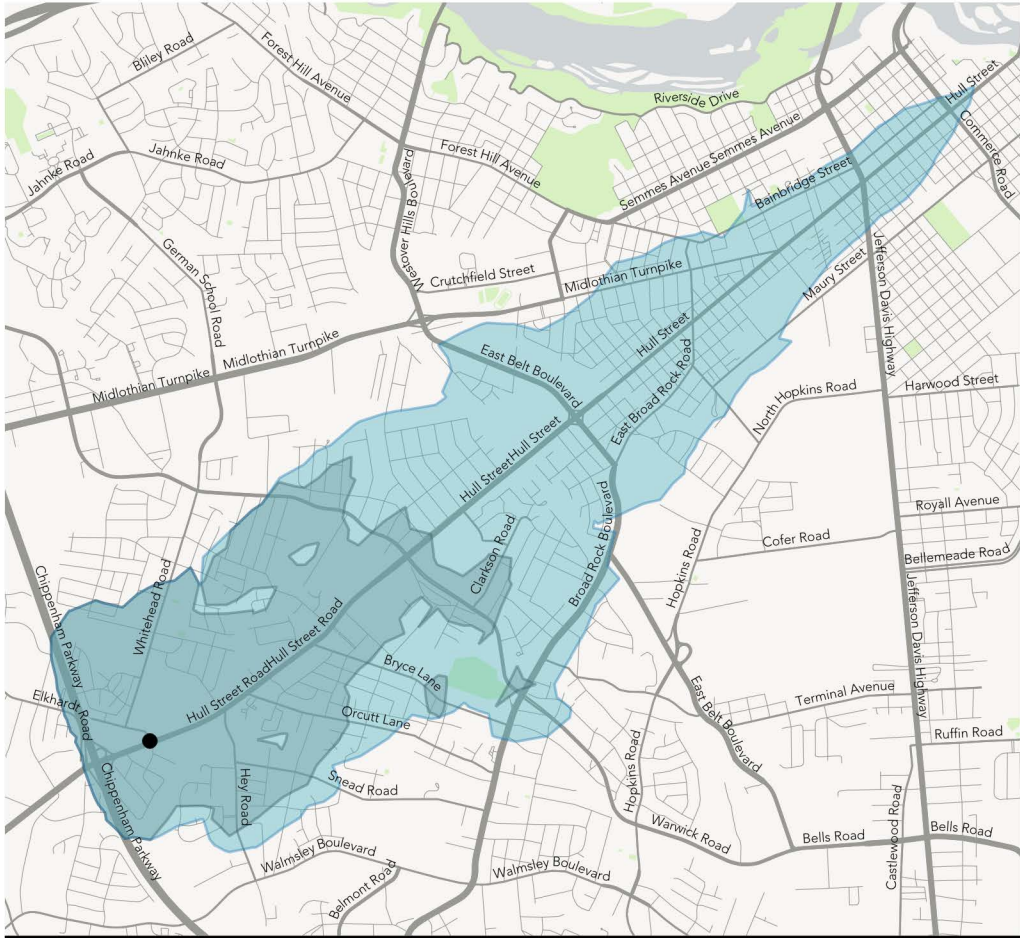

How far can I travel in 45 minutes from
 Chippenham Mall (Hull & Elkhardt)
 at noon?

Ridership Concept

	Change	Change %
Jobs Accesible	+3,700	+715.5%
Residents Accesible	+15,200	+223.5%

Coverage Concept

	Change	Change %
Jobs Accesible	+3,700	+707.5%
Residents Accesible	+15,000	+220.5%