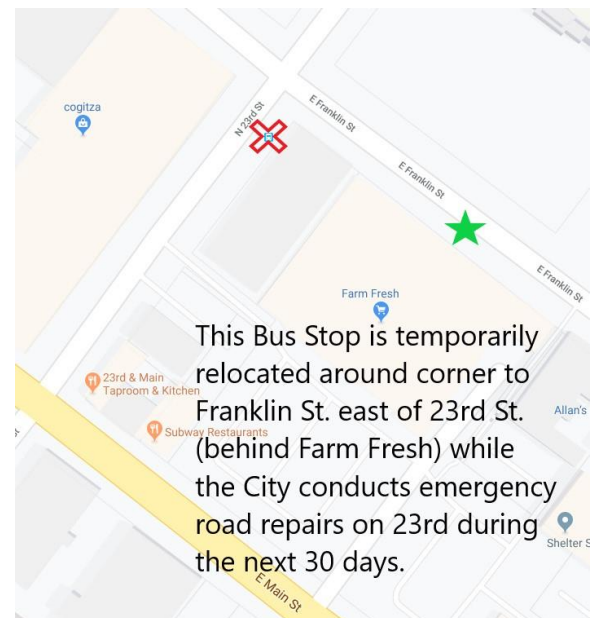

Attention Customers!

Bus Stop Temporarily Relocated

Bus Stop #3593 (23rd & Franklin) temporarily relocated onto Franklin

Emergency roadway repairs on 23rd St. between E Main St. and E Franklin St. require GRTC to temporarily relocate Bus Stop #3593 around the corner onto E Franklin St. just east of 23rd St. East End bus stops serve the new temporary bus stop until the City completes street repairs. Repairs should be complete within 30 days.

WHERE: 23rd & Franklin Sts. (Bus Stop #3593) temporarily relocated around the corner onto Franklin St. just east of 23rd St.

WHAT: Temporary bus stop change during roadway repairs on 23rd St.

WHEN: Effective September 4, 2019 until roadway work is complete (within 30 days).

BACKGROUND: This stop is served by several East End routes, including 4A, 4B, 12, 13, and 14.

We apologize for any inconvenience and thank you for your patience.

Please visit ridegrtc.com or call the GRTC Customer Service Center for details at **358-GRTC (4782)**