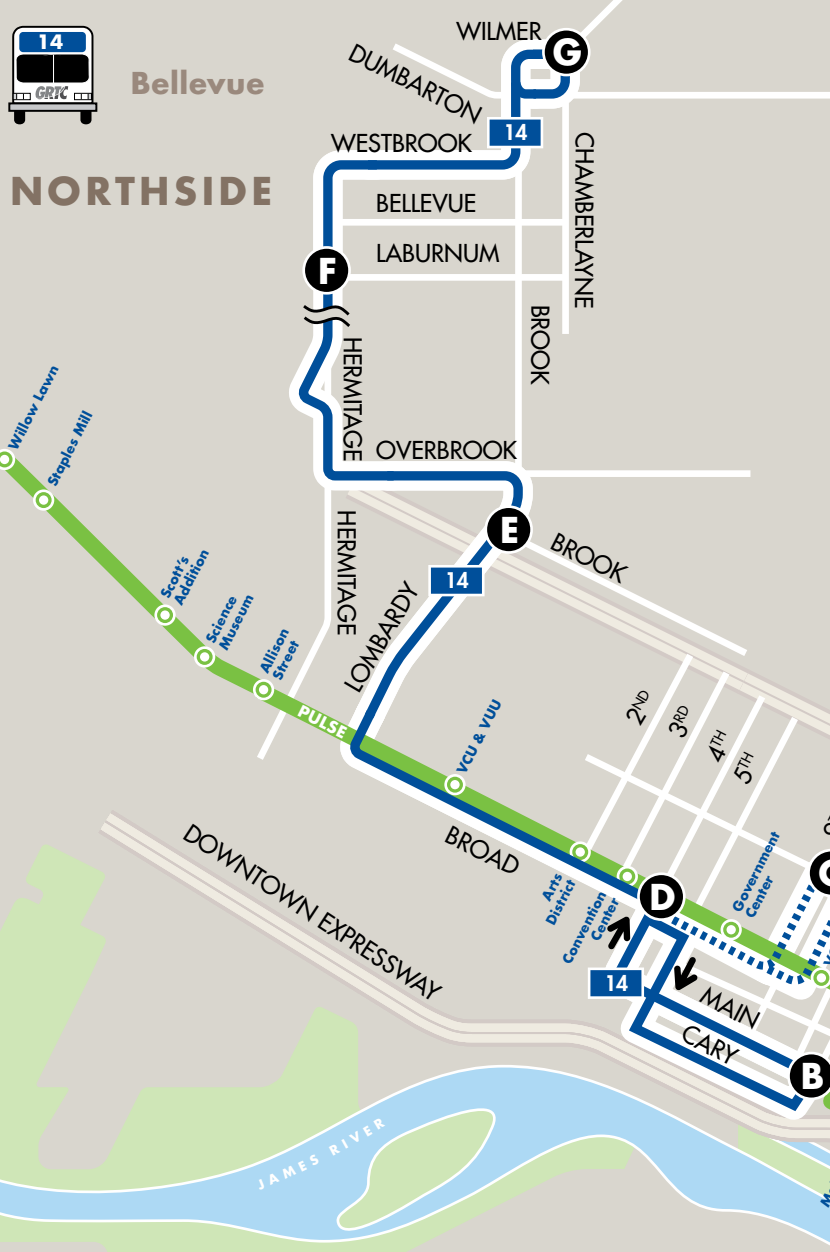

Bellevue

NORTHSIDE

LEGEND

SCHEMATIC MAP
NOT TO SCALE

- every 30 minutes
- evenings and Sunday only

Pulse

Connections accessible @ Shockoe Bottom, Main St. Station, Convention Center, Arts District & VCU/VUU

- every 15 minutes (or better)

14 Hermitage/East Main

see timepoint location on route map above

EASTBOUND Chamberlayne to 23rd & Franklin

WEEKDAY SCHEDULE

Chamberlayne & Wilmer	Hermitage & Laburnum	Brook & Lombardy	Broad & 4th Street	Transfer Plaza Bay J	Main & 13th	23rd & Franklin
G	F	E	D	C	B	A
5:00	5:07	5:19	5:30	-:	5:35	5:39
5:30	5:37	5:49	6:00	-:	6:05	6:09
6:00	6:07	6:19	6:30	-:	6:35	6:39
6:30	6:37	6:49	7:00	-:	7:05	7:09
7:00	7:07	7:19	7:30	-:	7:35	7:39
7:30	7:37	7:49	8:00	-:	8:05	8:09
8:00	8:07	8:19	8:30	-:	8:35	8:39
8:30	8:37	8:49	9:00	-:	9:05	9:09
9:00	9:07	9:19	9:31	-:	9:36	9:40
9:30	9:37	9:49	10:01	-:	10:06	10:10
10:00	10:07	10:19	10:31	-:	10:36	10:40
10:30	10:37	10:49	11:01	-:	11:06	11:10
11:00	11:07	11:19	11:31	-:	11:36	11:40
11:30	11:37	11:49	12:01	-:	12:06	12:10
12:00	12:07	12:19	12:31	-:	12:36	12:40
12:30	12:37	12:49	1:01	-:	1:06	1:10
1:00	1:07	1:19	1:31	-:	1:36	1:40
1:30	1:37	1:49	2:01	-:	2:06	2:10
2:00	2:07	2:19	2:31	-:	2:36	2:40
2:30	2:37	2:49	3:01	-:	3:06	3:10
3:00	3:07	3:19	3:31	-:	3:36	3:40
3:30	3:37	3:49	4:01	-:	4:06	4:10
4:00	4:07	4:19	4:31	-:	4:36	4:40
4:30	4:37	4:49	5:01	-:	5:06	5:10
5:00	5:07	5:19	5:31	-:	5:36	5:40
5:30	5:37	5:49	6:01	-:	6:06	6:10
6:00	6:07	6:19	6:31	-:	6:36	6:40
6:30	6:37	6:49	7:01	-:	7:06	7:10
7:05	7:12	7:22	7:31	7:44	7:51	7:55
7:35	7:42	7:52	8:01	8:14	8:21	8:25
8:05	8:12	8:22	8:31	8:44	8:51	8:55
8:35	8:42	8:52	9:01	9:14	9:21	9:25
9:05	9:12	9:22	9:31	9:44	9:51	9:55
9:35	9:42	9:52	10:01	10:14	10:21	10:25
10:05	10:12	10:22	10:31	10:44	10:51	10:55
10:35	10:42	10:52	11:01	11:14	11:21	11:25
11:05	11:12	11:22	11:31	11:44	11:51	11:55
11:35	11:42	11:52	12:01	12:14	12:21	12:25
12:05	12:12	12:22	12:31	12:44	12:51	12:55
					AM	PM