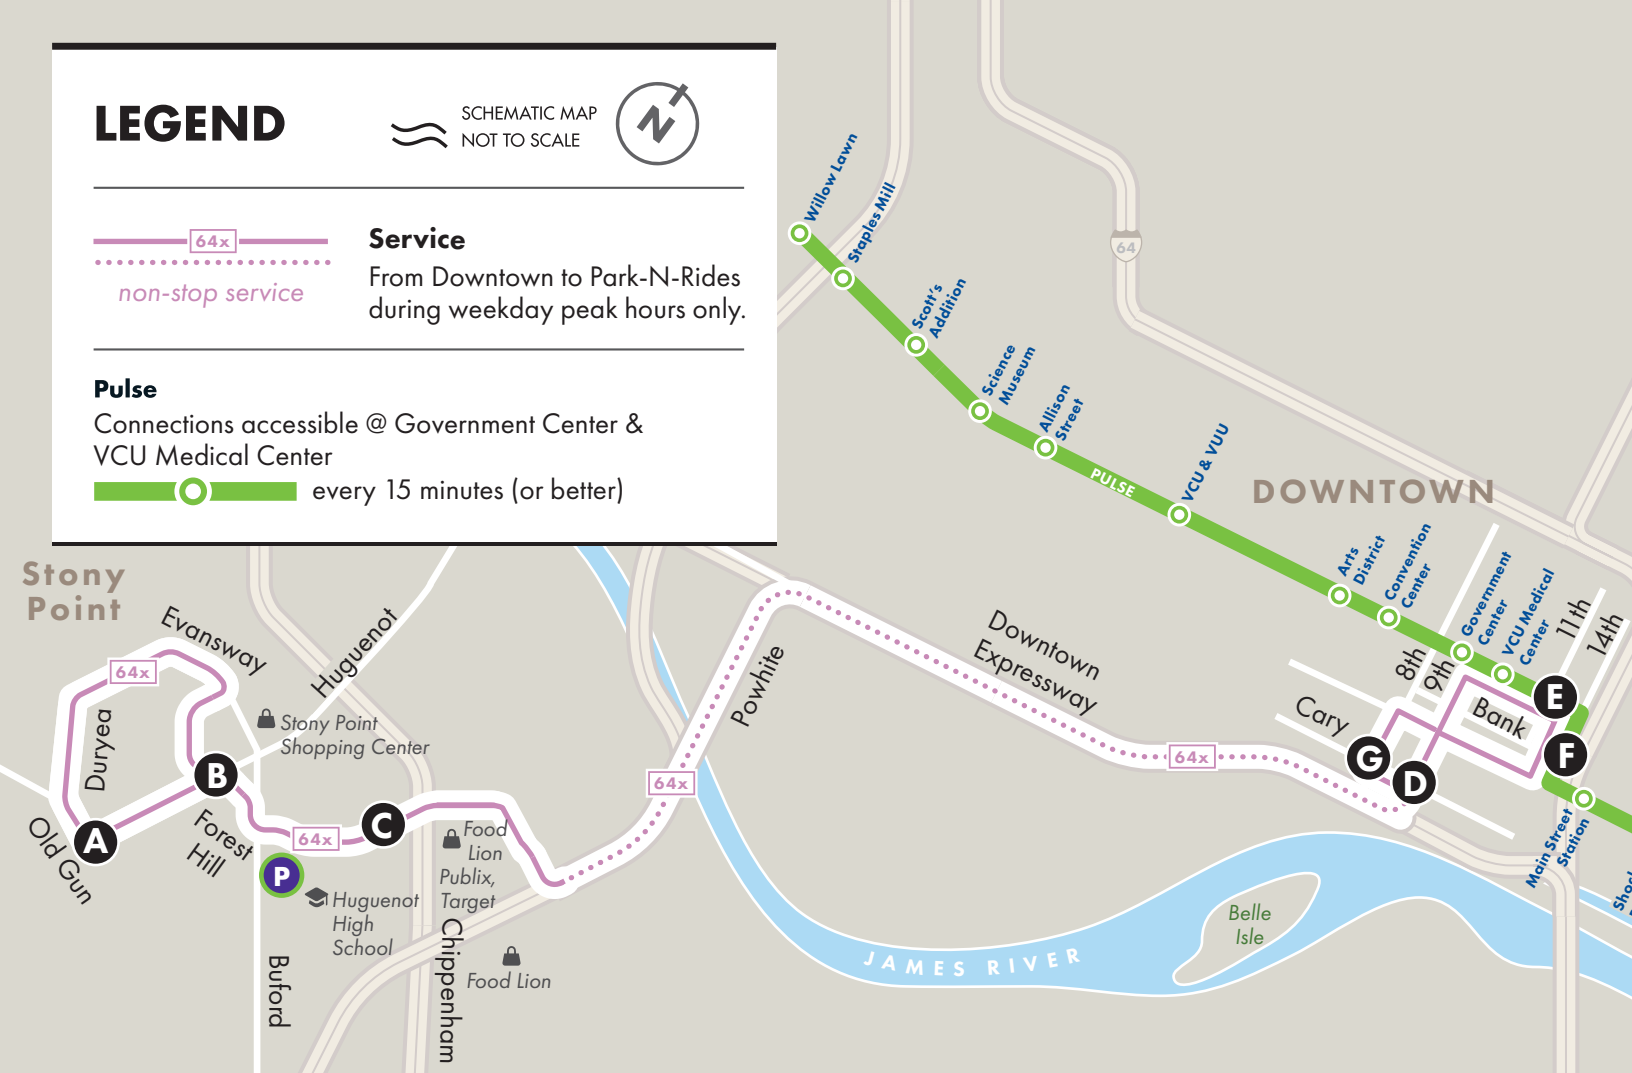

LEGEND

Service
From Downtown to Park-N-Rides during weekday peak hours only.

Pulse
Connections accessible @ Government Center & VCU Medical Center
every 15 minutes (or better)

64x Stony Point Express

see timepoint location on route map above

NORTHBOUND Stony Point to Downtown

WEEKDAY SCHEDULE

Old Gun & Duryea Drive	Forest Hill & Huguenot	Huguenot High School	9th & Cary
A	B	C	D
6:10	6:18	6:23	6:37
7:30	7:38	7:43	7:57
4:46	4:57	5:01	5:15
		AM	PM

SOUTHBOUND Downtown to Stony Point

WEEKDAY SCHEDULE

9th & Cary	Broad & 11th	14th & Bank	8th & Cary	Huguenot High School	Old Gun & Duryea Drive
D	E	F	G	C	A
6:37	6:41	6:46	6:52	7:09	7:17
7:57	8:01	8:06	8:12	-:-	-:-
3:50	3:55	4:02	4:06	4:23	4:30
5:15	5:20	5:27	5:31	5:48	5:55
				AM	PM

NO WEEKEND SERVICE