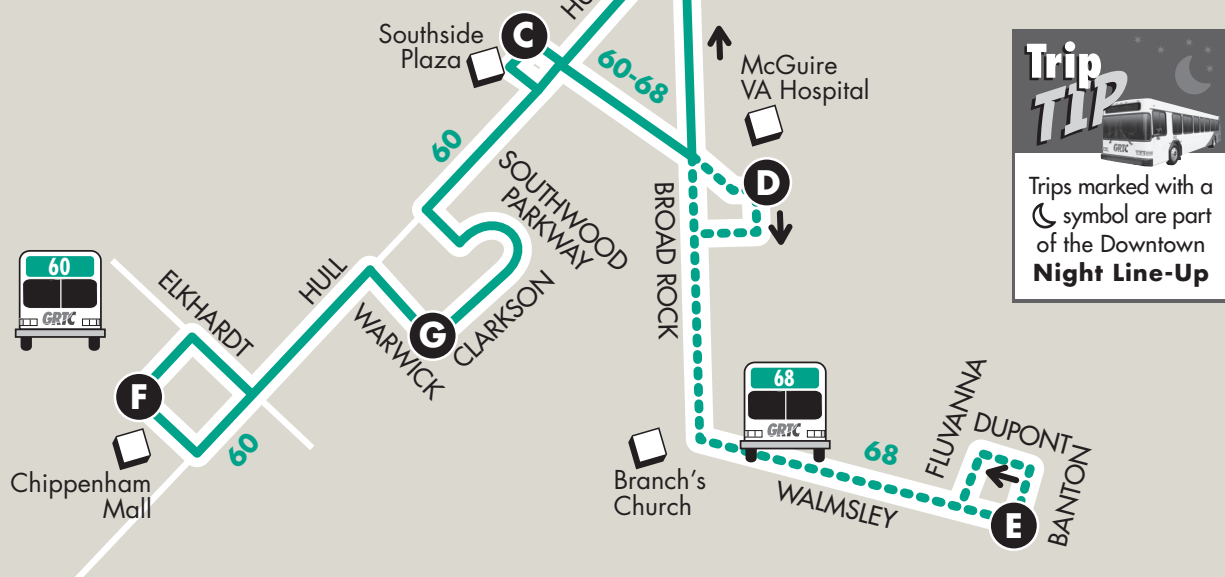

Route 60 serves Southside Plaza shelter on northbound trips only.

Bus serves McGuire VA Hospital shelter grounds on Weekdays only.

Route 68 runs Monday-Friday only.

Route 68 serves Southside Plaza on northbound and southbound trips.

Route 68 does not serve the McGuire Hospital grounds shelter.

A
Letters match LOCATIONS on Route Schedule

..... Weekdays Only

SOUTHSIDE

For additional times and locations not listed, please call **358.GRTC(4782)**.
Map not to scale.

Trip TIP
Trips marked with a symbol are part of the Downtown Night Line-Up

60-68

Hull St. Rd. - Southwood - Chippenham Mall
Broad Rock - Walmsley Blvd.

see timepoint location on route map above

NORTHBOUND Southside to Downtown

NOTES: + Via McGuire Hospital Shelter
From Southside Plaza, left on Hull via 37th St to Downtown

HOLIDAY SCHEDULE posting will occur pending State & Local Government Notification

Check our website www.ridegrtc.com or call our Customer Service Center at **358.GRTC (4782)** for details.