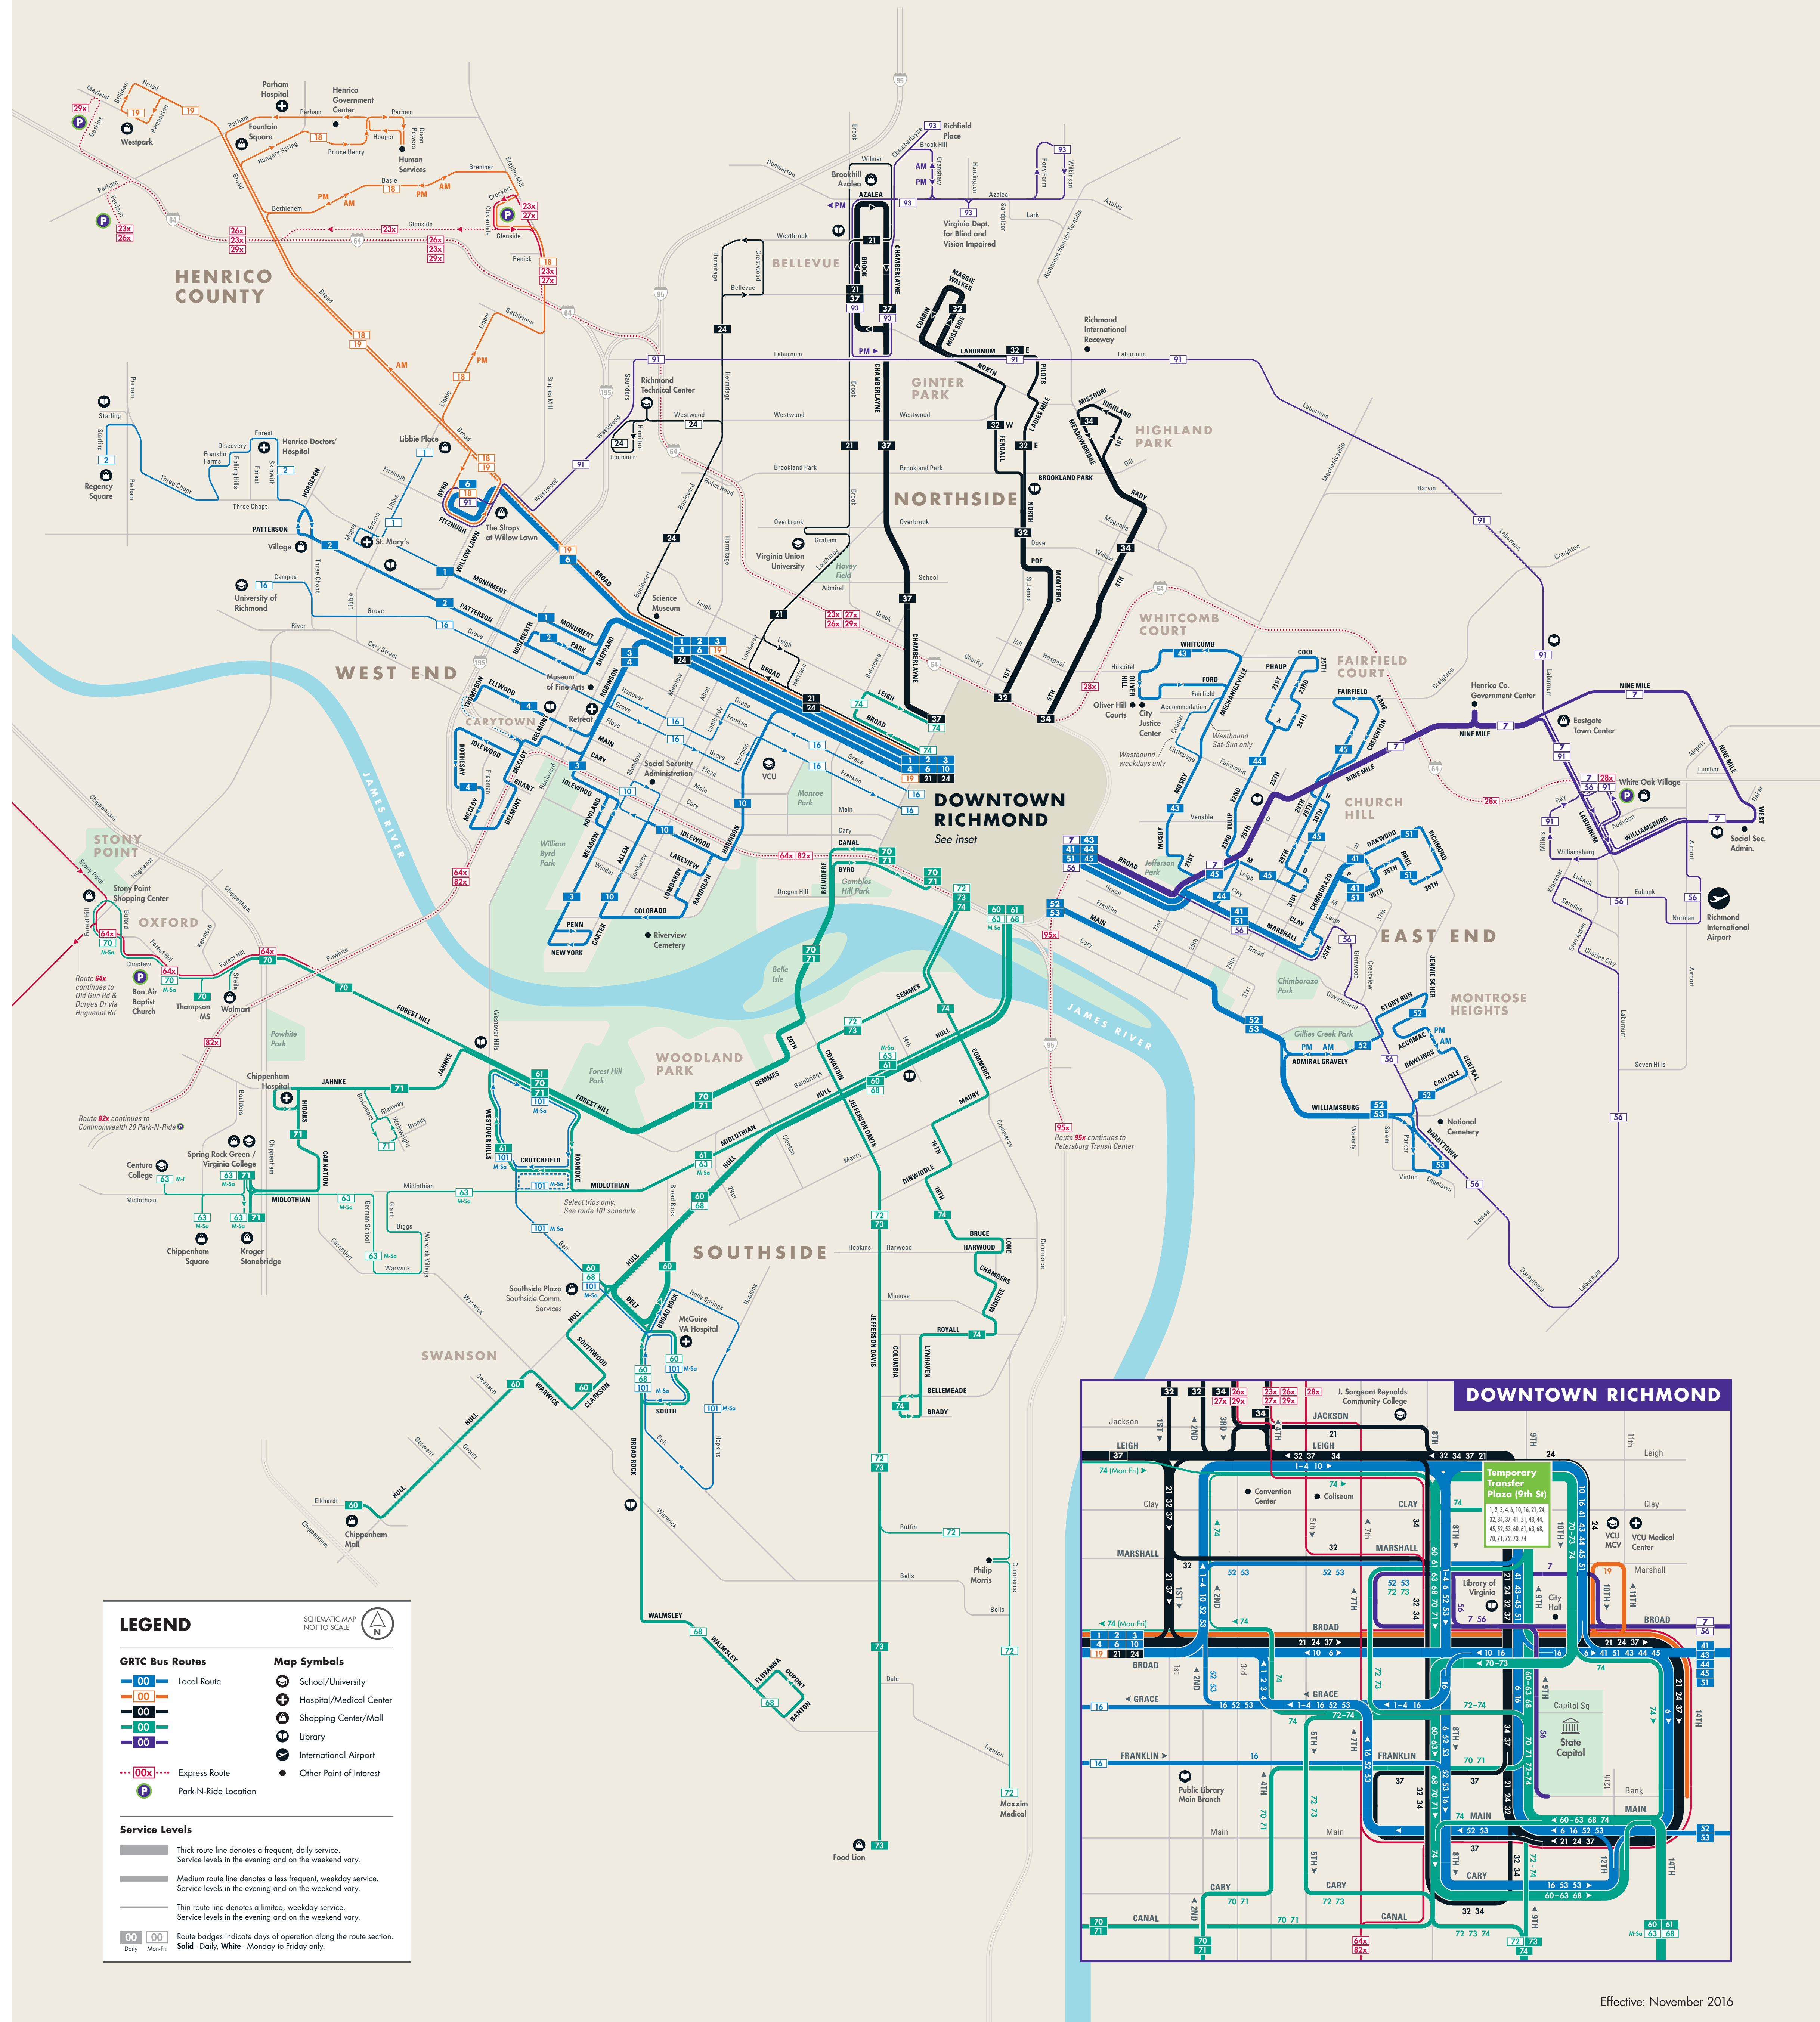

System Map

LEGEND

GRTC Bus Routes

- Local Route
- Express Route
- Park-N-Ride Location

Map Symbols

- School/University
- Hospital/Medical Center
- Shopping Center/Mall
- Library
- International Airport
- Other Point of Interest

Service Levels

- Thick route line denotes a frequent, daily service. Service levels in the evening and on the weekend vary.
- Medium route line denotes a less frequent, weekday service. Service levels in the evening and on the weekend vary.
- Thin route line denotes a limited, weekday service. Service levels in the evening and on the weekend vary.
- Route badges indicate days of operation along the route section. Daily, Mon-Fri, Monday to Friday only.

Effective: November 2016

358.GRTC(4782)
ridegrtc.com

For full passenger information, please scan the QR code to visit our website ridegrtc.com

GET READY TO
CONNECT