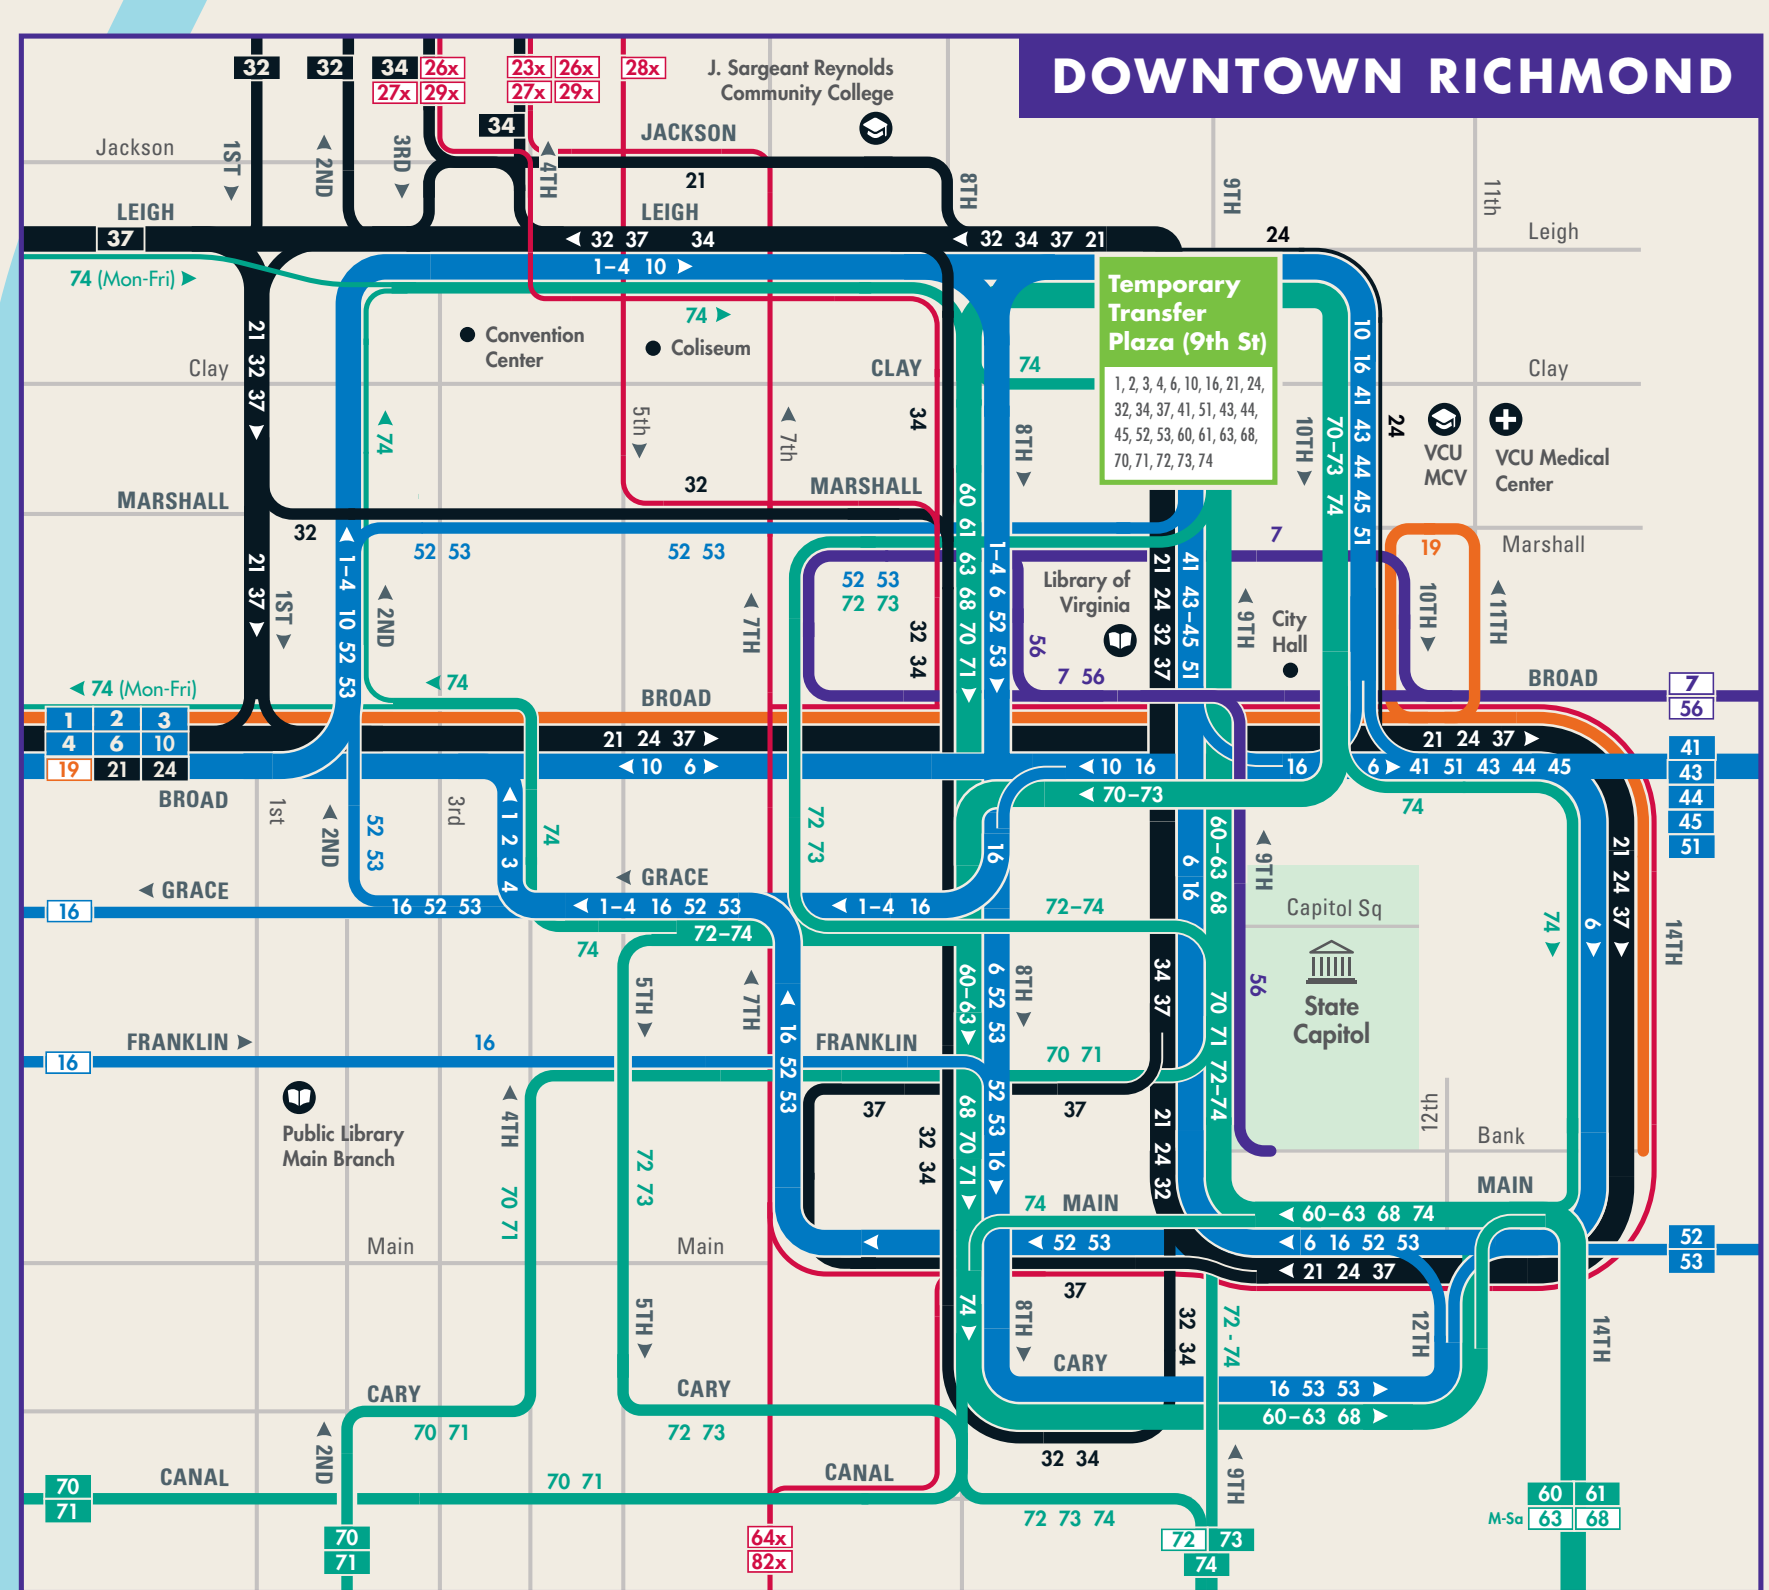

System Map

LEGEND

GRTC Bus Routes

- Local Route
- Express Route
- Park-N-Ride Location

Map Symbols

- School/University
- Hospital/Medical Center
- Shopping Center/Mall
- Library
- International Airport
- Other Point of Interest

Service Levels

- Thick route line denotes a frequent, daily service. Service levels in the evening and on the weekend vary.
- Medium route line denotes a less frequent, weekday service. Service levels in the evening and on the weekend vary.
- Thin route line denotes a limited, weekday service. Service levels in the evening and on the weekend vary.
- Route badges indicate days of operation along the route section. Daily, Mon-Fri, Monday to Friday only.

Effective: November 2016

358.GRTC(4782)
ridegrtc.com

For full passenger information, please scan the QR code to visit our website ridegrtc.com

GET READY TO
CONNECT