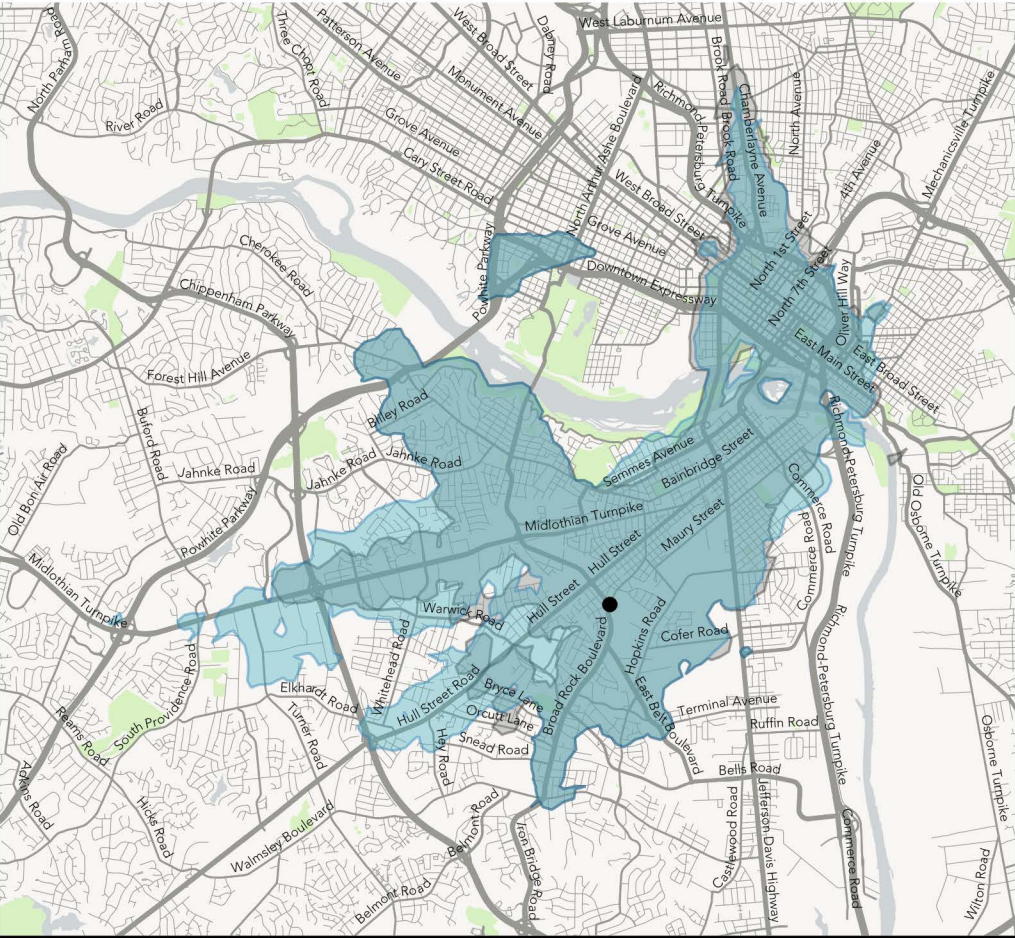

How far can I travel in 45 minutes from
 McGuire VA Hospital (Broad Rock & Belt Blvd)
 at noon?

Ridership Concept

	Change	Change %
Jobs Accesible	+900	+1.0%
Residents Accesible	+7,200	+11.0%

Coverage Concept

	Change	Change %
Jobs Accesible	+1,900	+2.0%
Residents Accesible	+10,300	+16.0%