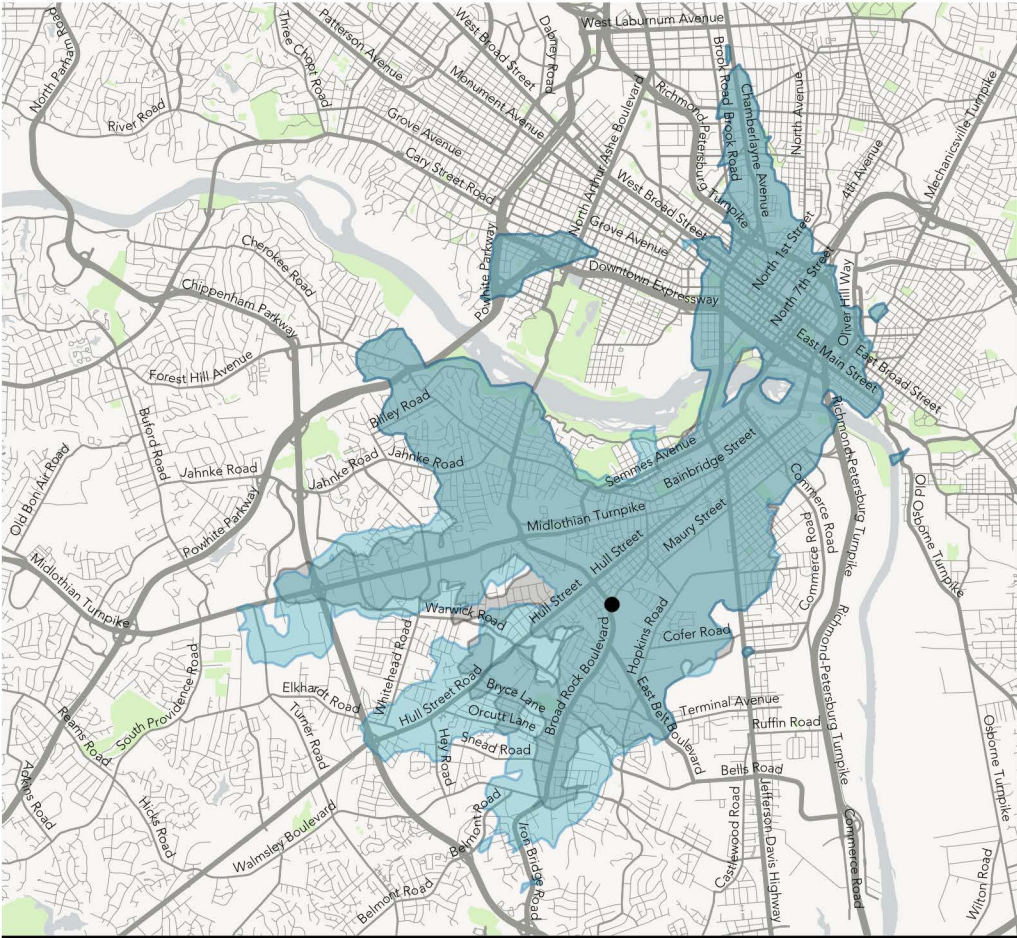

How far can I travel in 45 minutes from
 McGuire VA Hospital (Broad Rock & Belt Blvd)
 at noon?

Ridership Concept

	Change	Change %
Jobs Accesible	+900	+1.0%
Residents Accesible	+7,200	+11.0%

Coverage Concept

	Change	Change %
Jobs Accesible	+1,900	+2.0%
Residents Accesible	+10,300	+16.0%