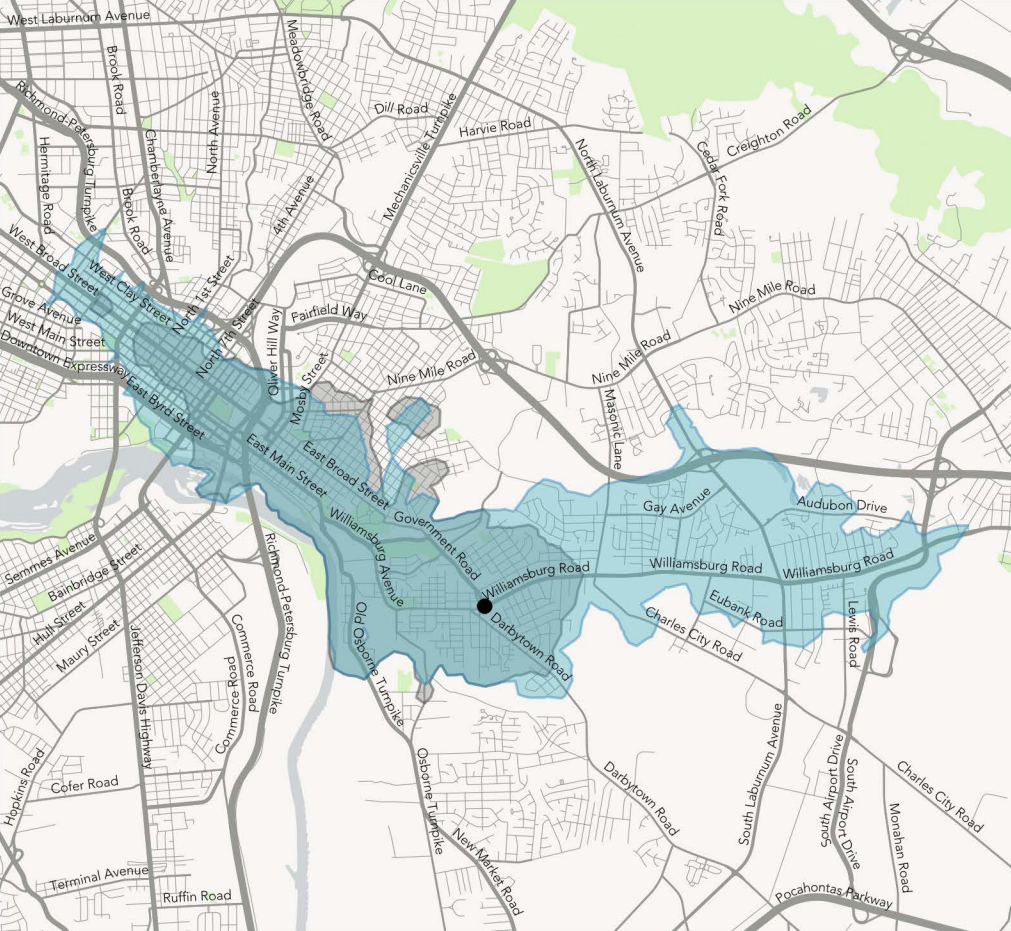

How far can I travel in 45 minutes from
 Fulton Hill (Williamsburg Rd & Government Rd)
 at noon?

Ridership Concept

	Change	Change %
Jobs Accesible	-3,800	-10.0%
Residents Accesible	-1,000	-5.0%

Coverage Concept

	Change	Change %
Jobs Accesible	+23,900	+62.0%
Residents Accesible	+12,100	+58.5%