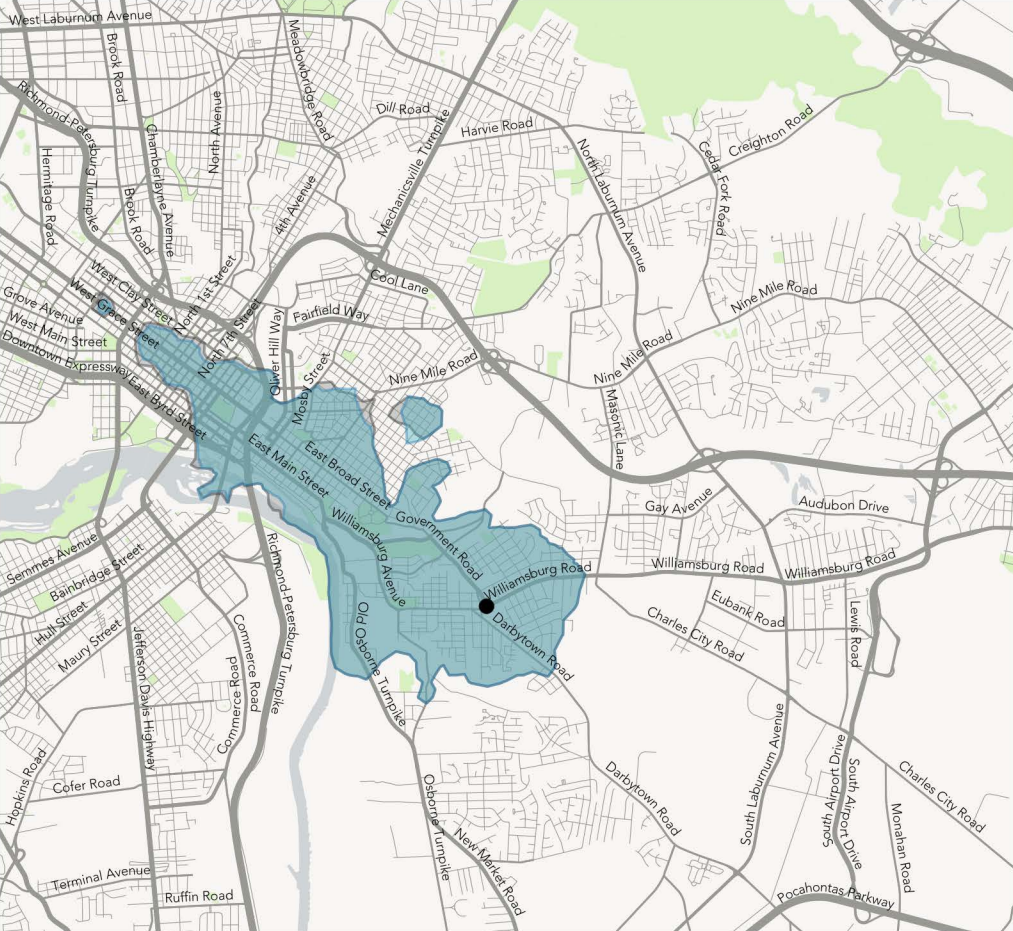

How far can I travel in 45 minutes from
 Fulton Hill (Williamsburg Rd & Government Rd)
 at noon?

Ridership Concept

	Change	Change %
Jobs Accesible	-3,800	-10.0%
Residents Accesible	-1,000	-5.0%

Coverage Concept

	Change	Change %
Jobs Accesible	+23,900	+62.0%
Residents Accesible	+12,100	+58.5%