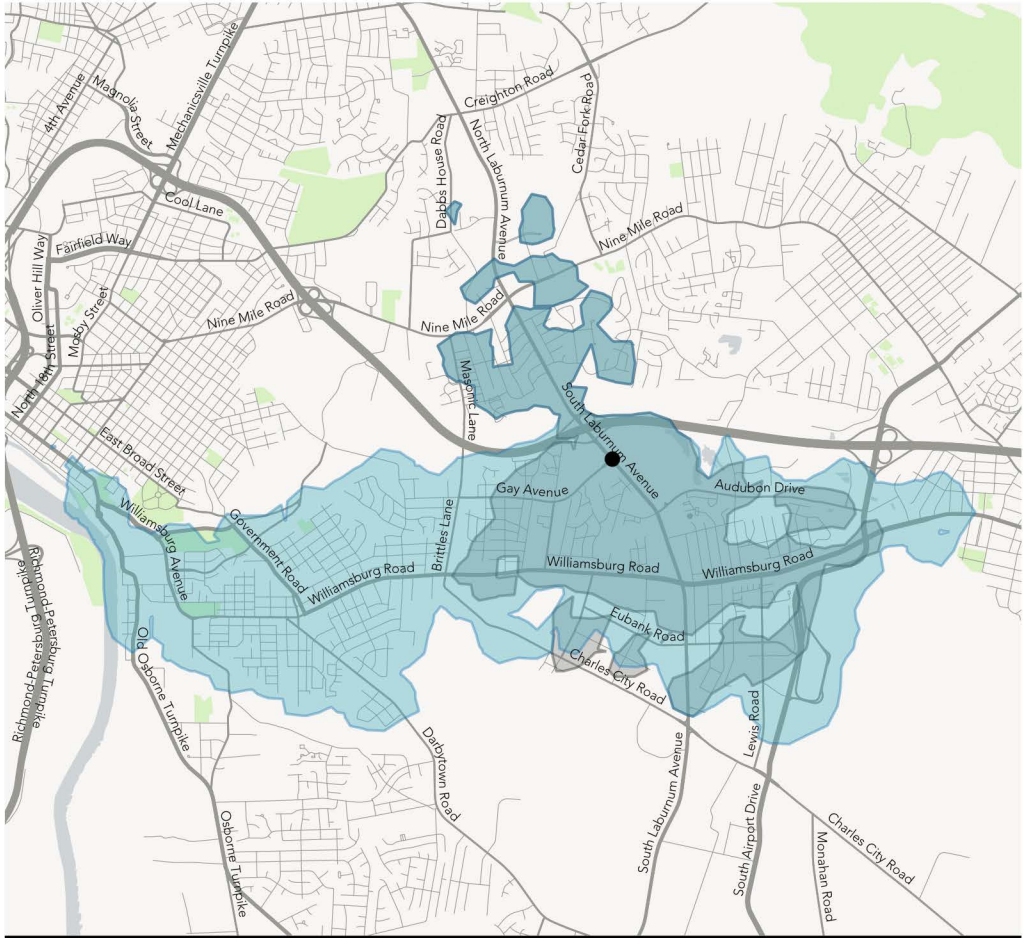

How far can I travel in 45 minutes from White Oak Village (Laburnum & Gay) at noon?

Ridership Concept

	Change	Change %
Jobs Accesible	+1,200	+21.0%
Residents Accesible	+300	+7.0%

Coverage Concept

	Change	Change %
Jobs Accesible	+3,300	+57.5%
Residents Accesible	+11,400	+227.5%