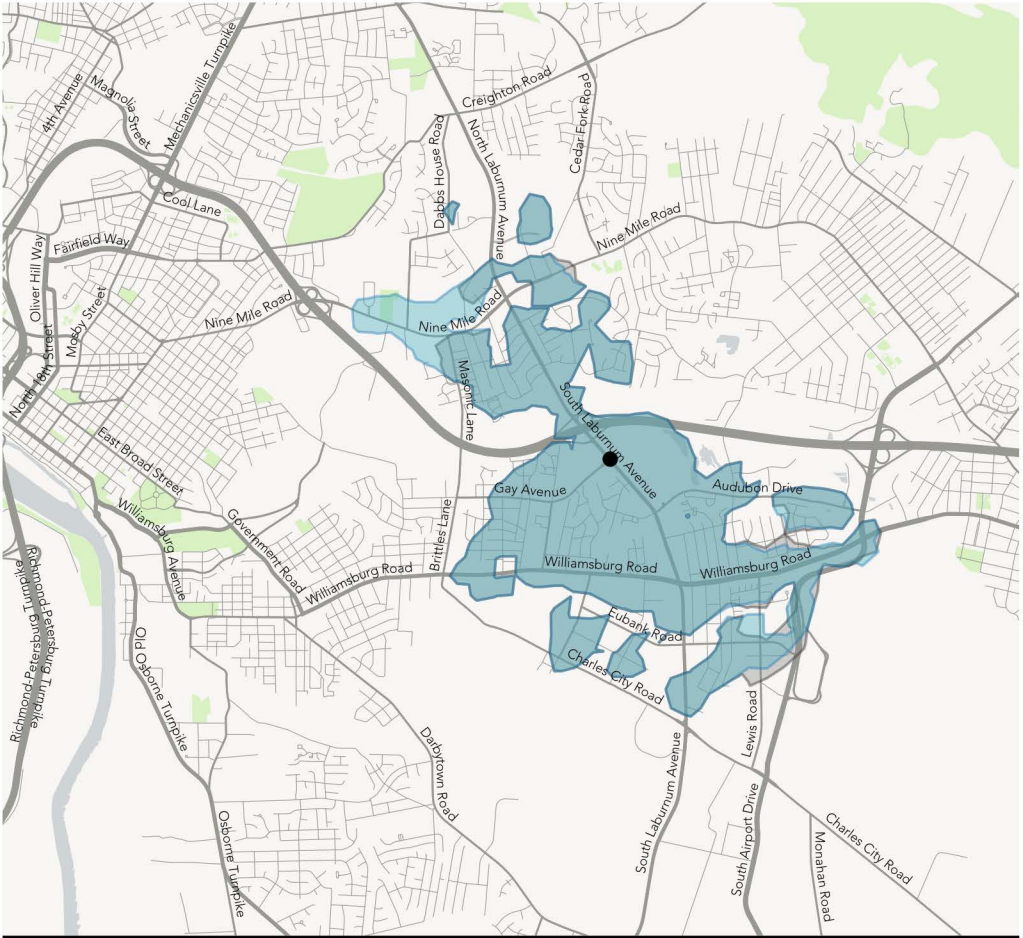

How far can I travel in 45 minutes from White Oak Village (Laburnum & Gay) at noon?

Ridership Concept

	Change	Change %
Jobs Accesible	+1,200	+21.0%
Residents Accesible	+300	+7.0%

Coverage Concept

	Change	Change %
Jobs Accesible	+3,300	+57.5%
Residents Accesible	+11,400	+227.5%