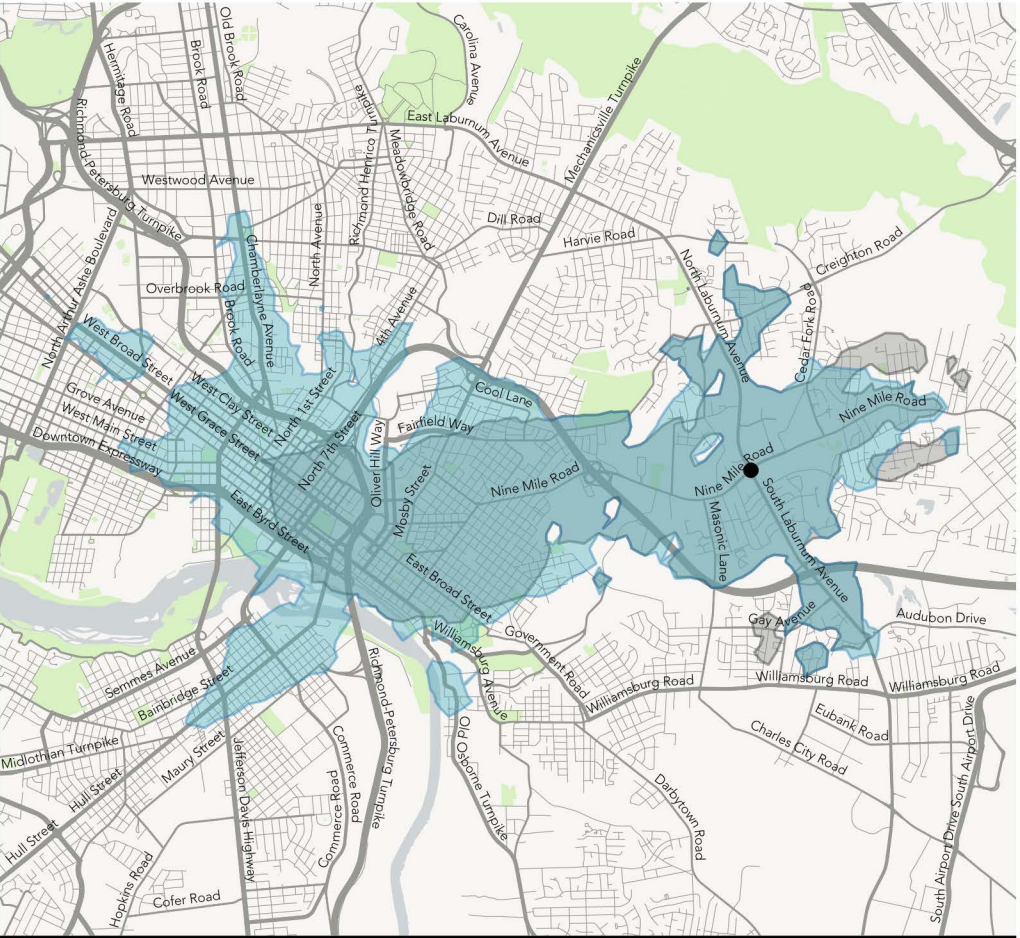

How far can I travel in 45 minutes from Eastgate Town Center (Nine Mile & Laburnum) at noon?

# Ridership Concept

	Change	Change %
Jobs Accesible	+41,700	+81.5%
Residents Accesible	+27,600	+100.0%

# Coverage Concept

	Change	Change %
Jobs Accesible	+4,300	+8.5%
Residents Accesible	+2,100	+7.5%