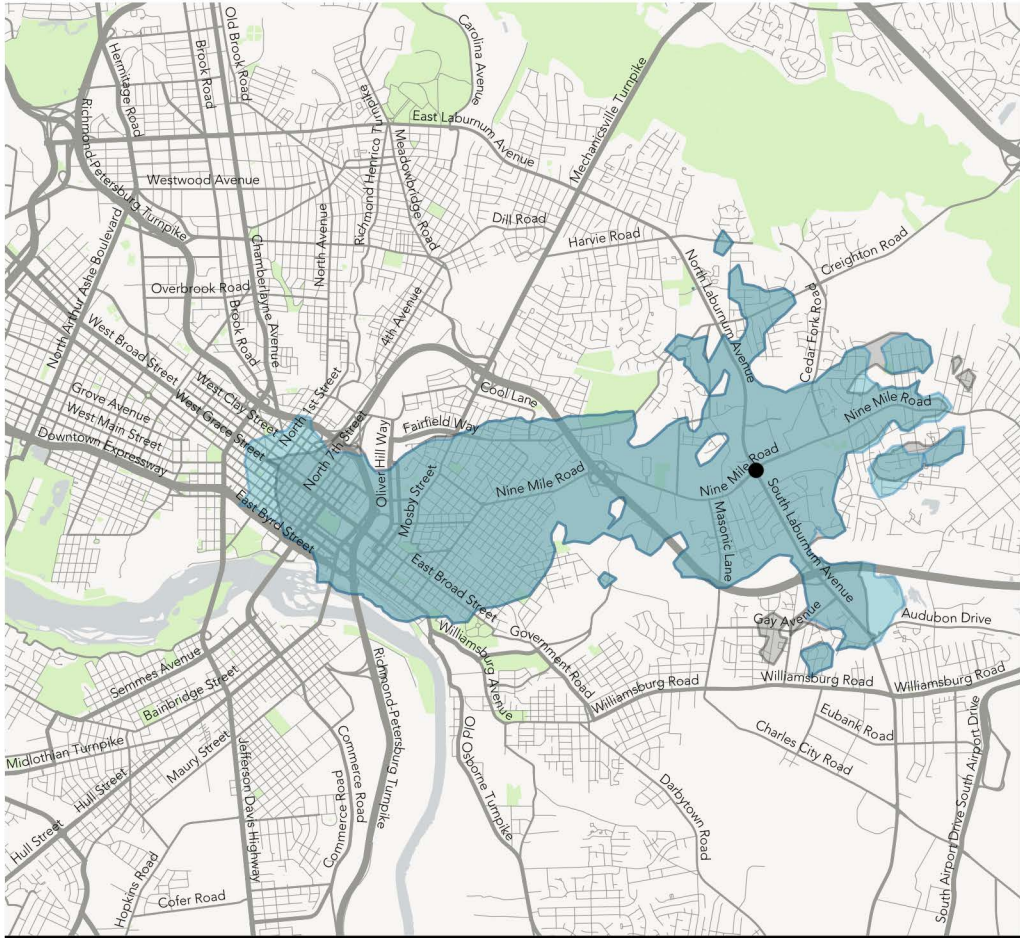

How far can I travel in 45 minutes from Eastgate Town Center (Nine Mile & Laburnum) at noon?

# Ridership Concept

	Change	Change %
Jobs Accesible	+41,700	+81.5%
Residents Accesible	+27,600	+100.0%

# Coverage Concept

	Change	Change %
Jobs Accesible	+4,300	+8.5%
Residents Accesible	+2,100	+7.5%