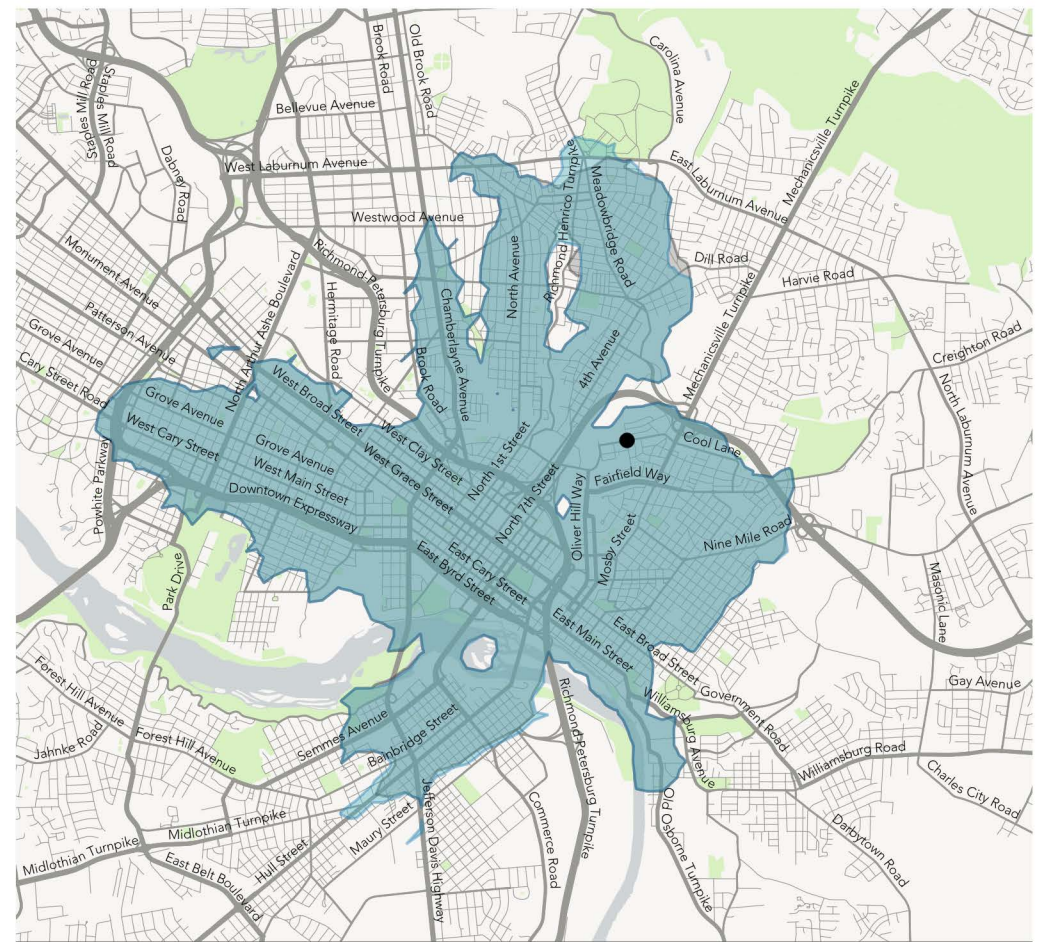

Coverage Concept

	Change	Change %
Jobs Accesible	+300	+0.5%
Residents Accesible	+500	+0.5%