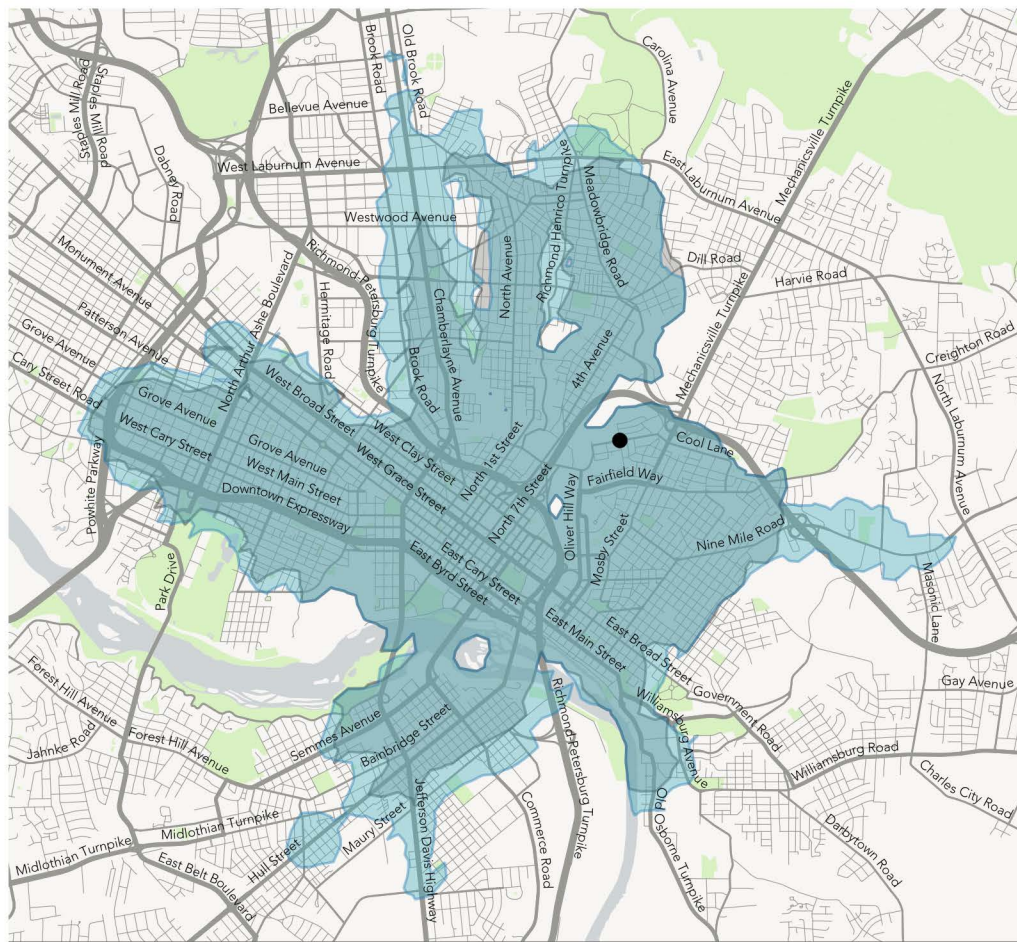

How far can I travel in 45 minutes from  
Whitcomb (Whitcomb St & Sussex St)  
at noon?

## Ridership Concept

	Change	Change %
Jobs Accesible	+8,200	+8.5%
Residents Accesible	+14,600	+18.0%