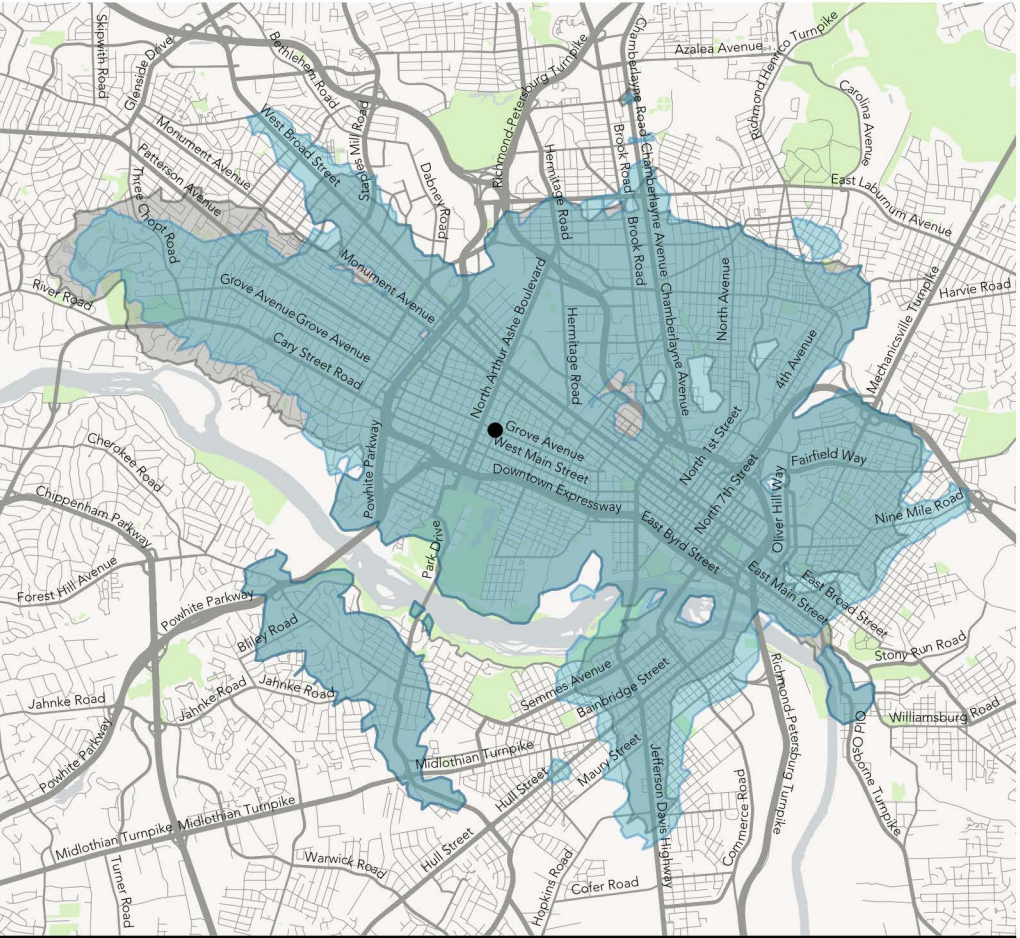

How far can I travel in 45 minutes from  
 Retreat Doctors' Hosptial (Grove & Robinson)  
 at noon?

# Ridership Concept

	Change	Change %
Jobs Accesible	+1,900	+1.5%
Residents Accesible	+4,600	+4.0%

# Coverage Concept

	Change	Change %
Jobs Accesible	+100	0.0%
Residents Accesible	+100	0.0%