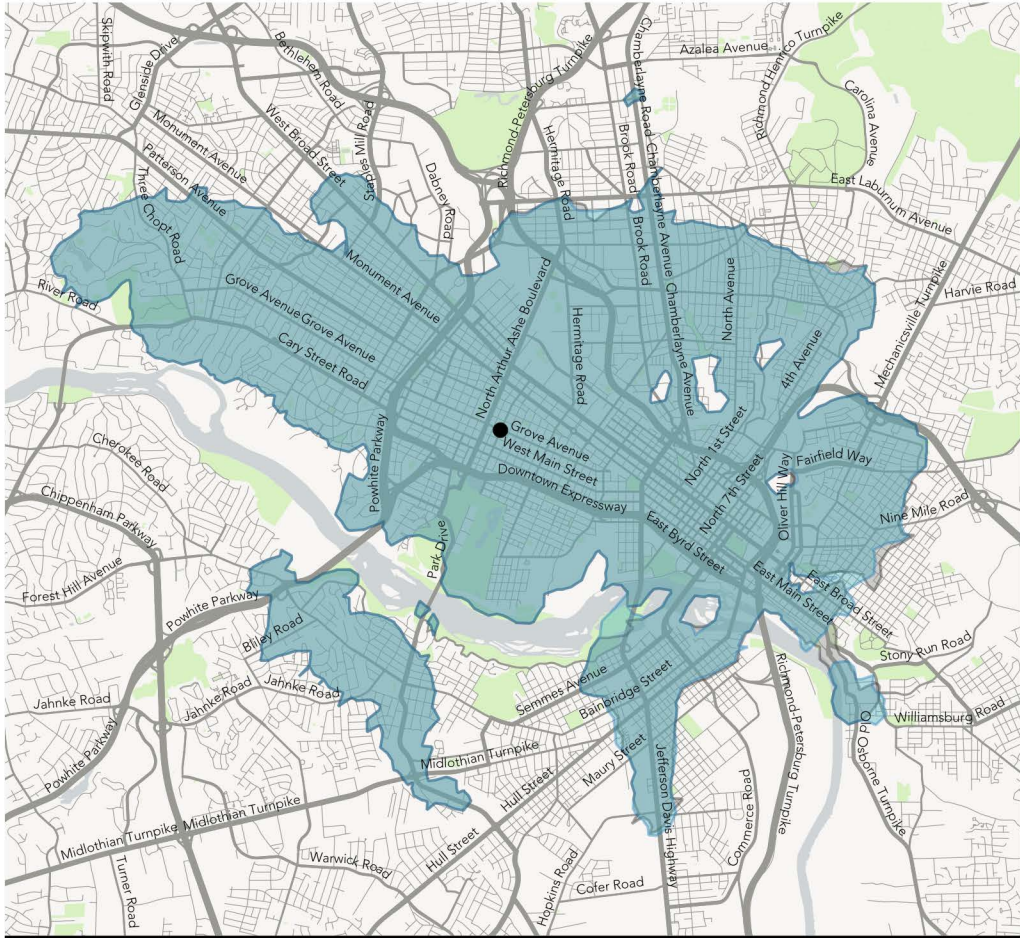

Coverage Concept

	Change	Change %
Jobs Accesible	+100	0.0%
Residents Accesible	+100	0.0%