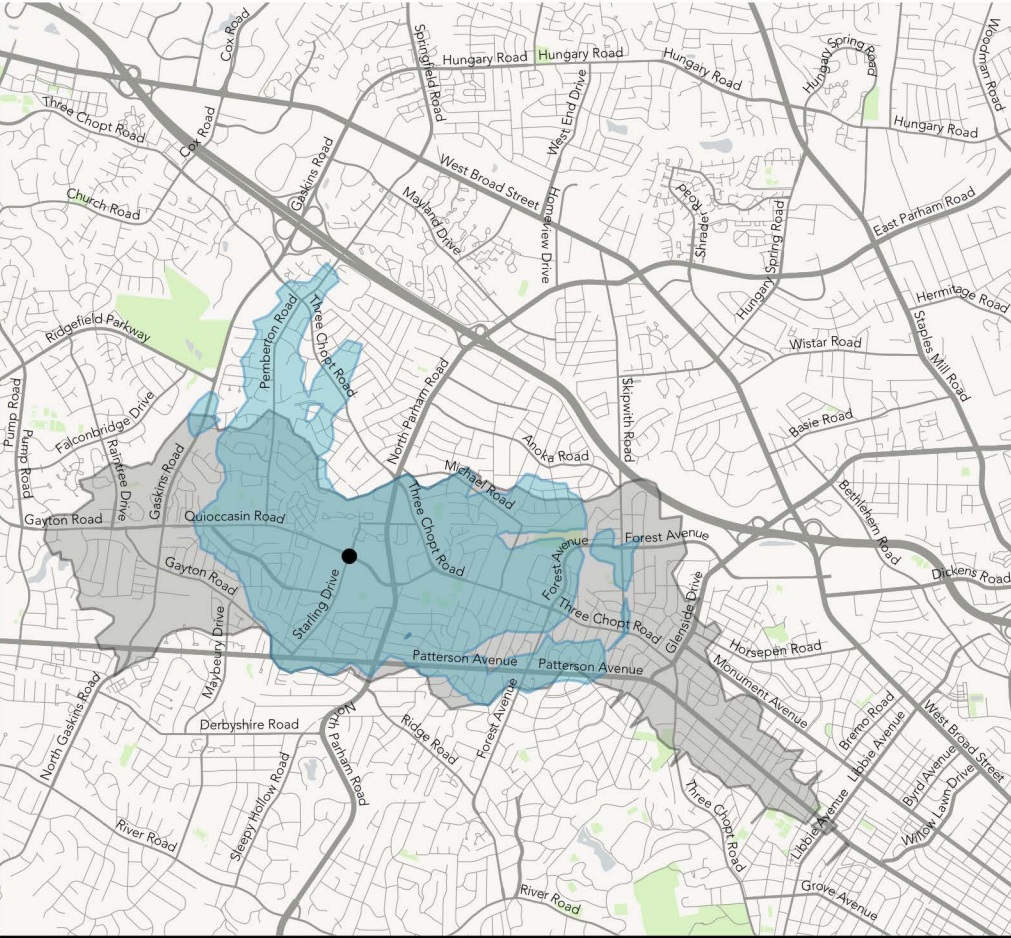

How far can I travel in 45 minutes from Regency (Quioccasin. & Starling) at noon?

# Ridership Concept

	Change	Change %
Jobs Accesible	+18,900	+131.0%
Residents Accesible	+19,200	+91.5%

# Coverage Concept

	Change	Change %
Jobs Accesible	-7,500	-52.0%
Residents Accesible	-6,900	-33.0%