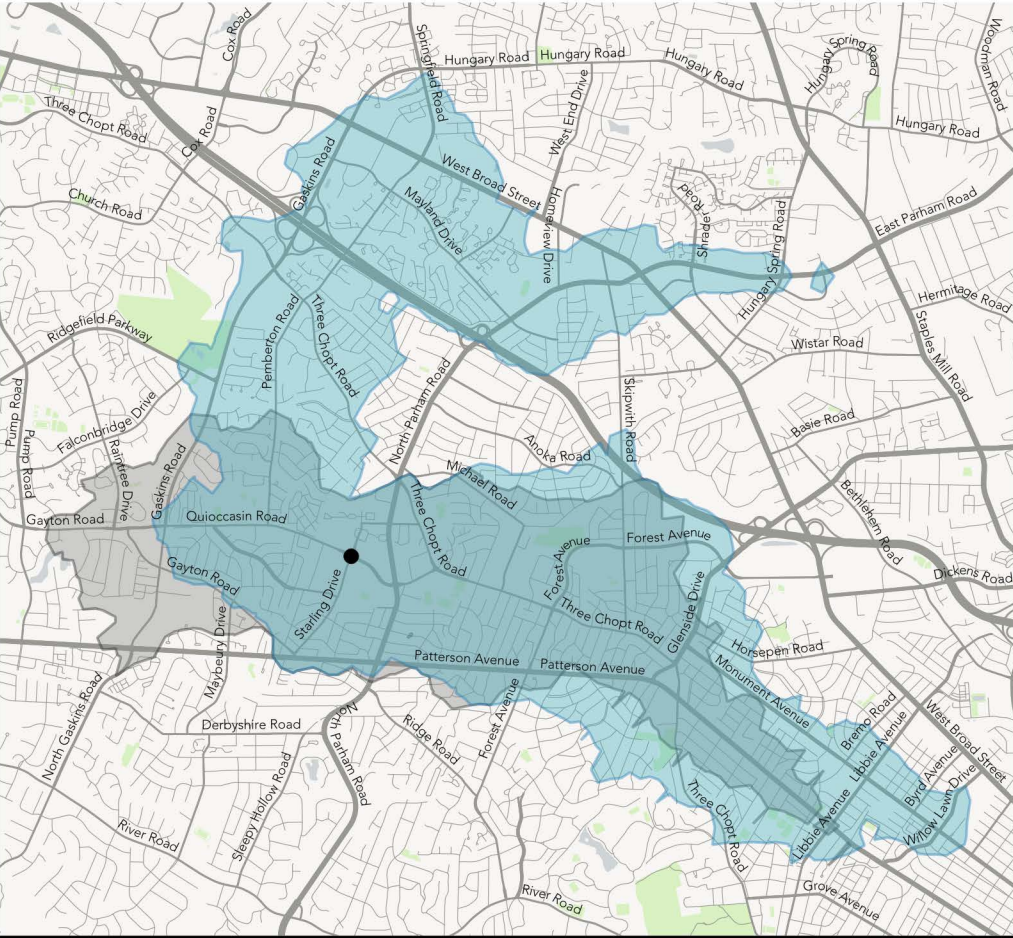

How far can I travel in 45 minutes from Regency (Quioccasin. & Starling) at noon?

# Ridership Concept

	Change	Change %
Jobs Accesible	+18,900	+131.0%
Residents Accesible	+19,200	+91.5%

# Coverage Concept

	Change	Change %
Jobs Accesible	-7,500	-52.0%
Residents Accesible	-6,900	-33.0%