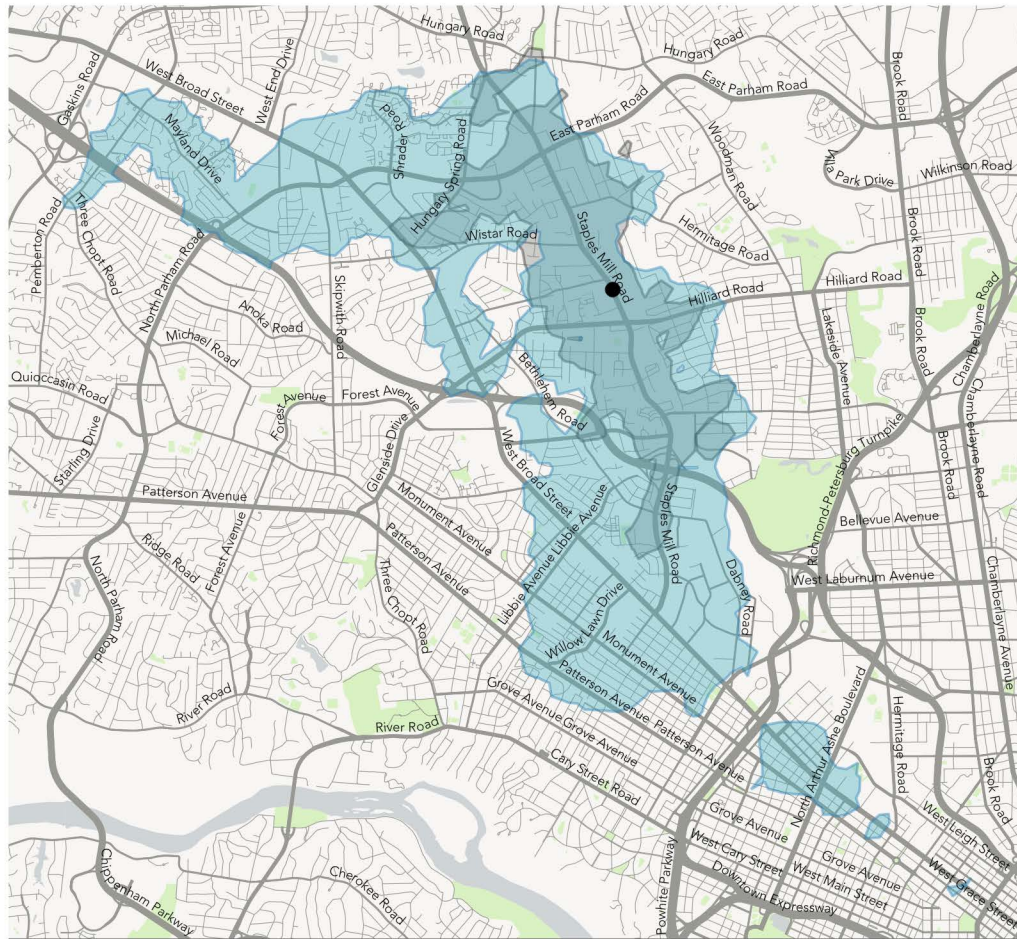

How far can I travel in 45 minutes from Staples Mill Amtrak Station (Staples Mill & at noon?

Ridership Concept

	Change	Change %
Jobs Accesible	+33,800	+307.5%
Residents Accesible	+26,200	+257.5%

Coverage Concept

	Change	Change %
Jobs Accesible	-1,300	-11.5%
Residents Accesible	-600	-5.5%