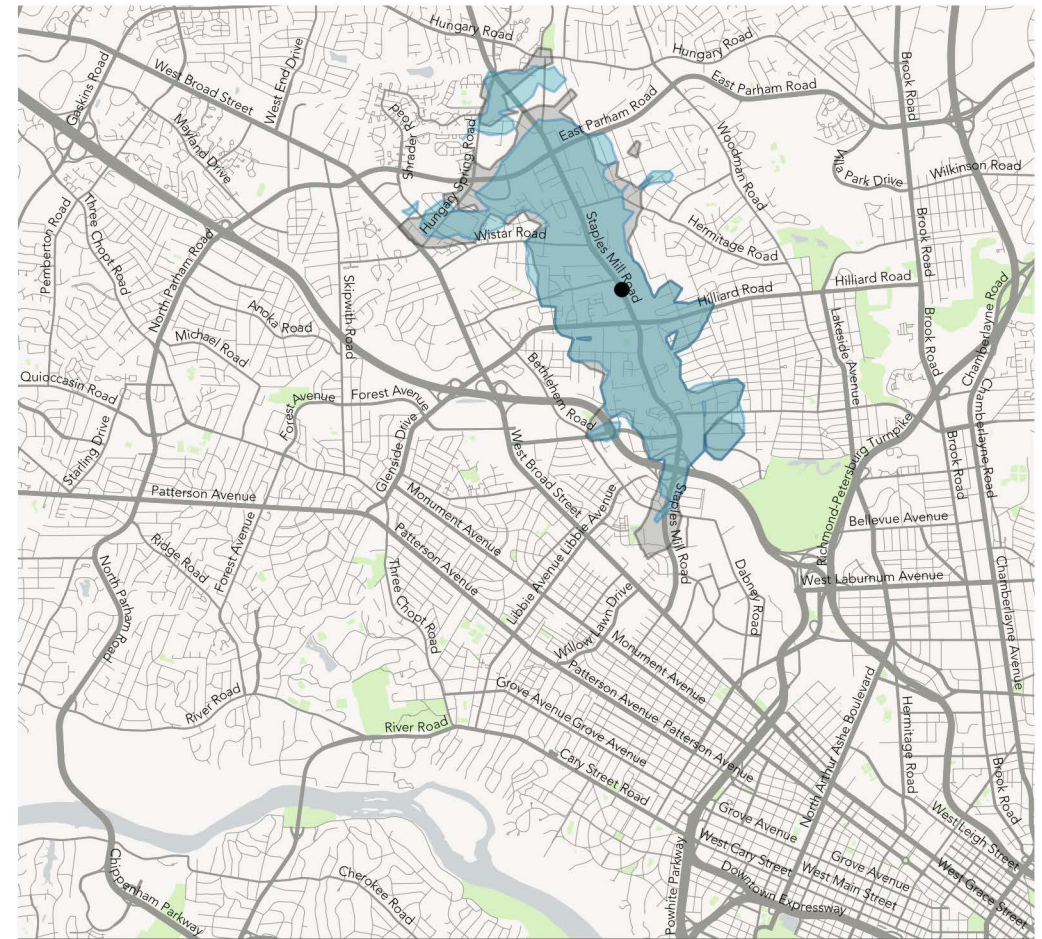

How far can I travel in 45 minutes from Staples Mill Amtrak Station (Staples Mill & at noon?

Ridership Concept

	Change	Change %
Jobs Accesible	+33,800	+307.5%
Residents Accesible	+26,200	+257.5%

Coverage Concept

	Change	Change %
Jobs Accesible	-1,300	-11.5%
Residents Accesible	-600	-5.5%