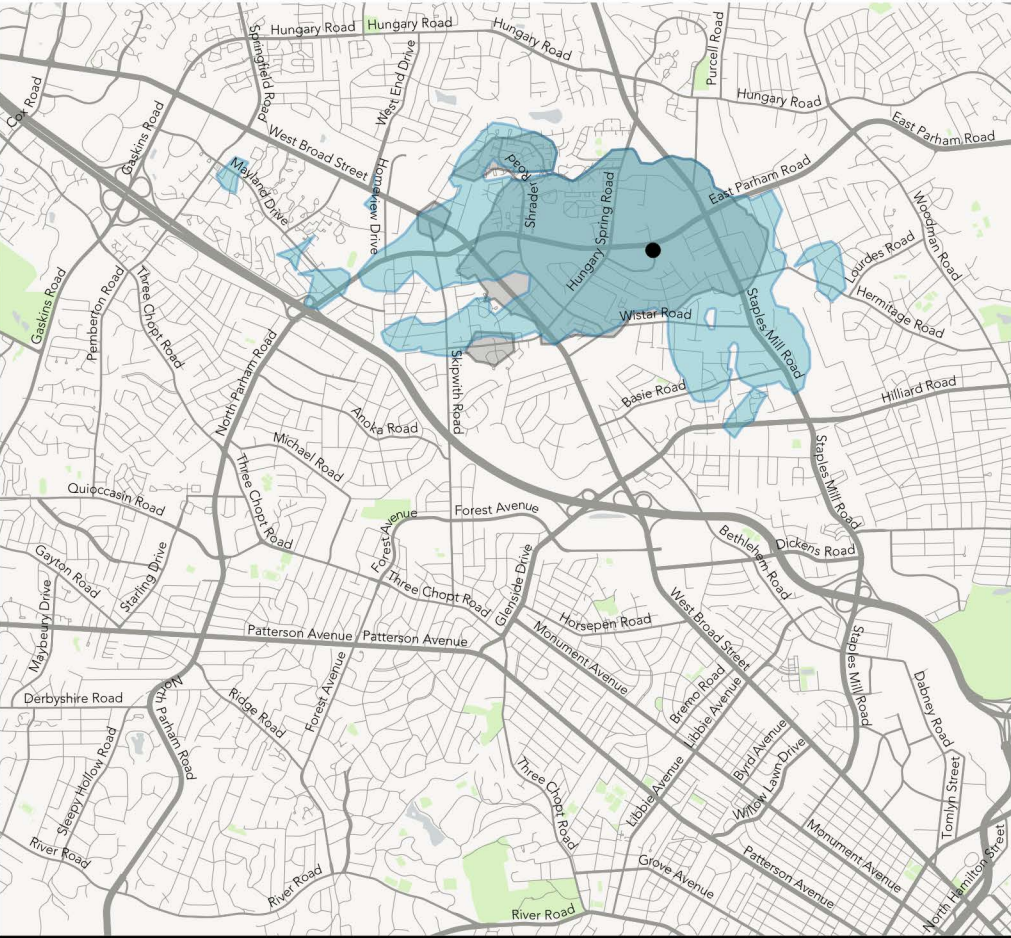

How far can I travel in 45 minutes from
 Henrico County Government Center
 at noon?

Ridership Concept

	Change	Change %
Jobs Accesible	+37,100	+538.5%
Residents Accesible	+35,100	+477.0%

Coverage Concept

	Change	Change %
Jobs Accesible	+2,400	+34.5%
Residents Accesible	+5,000	+68.5%