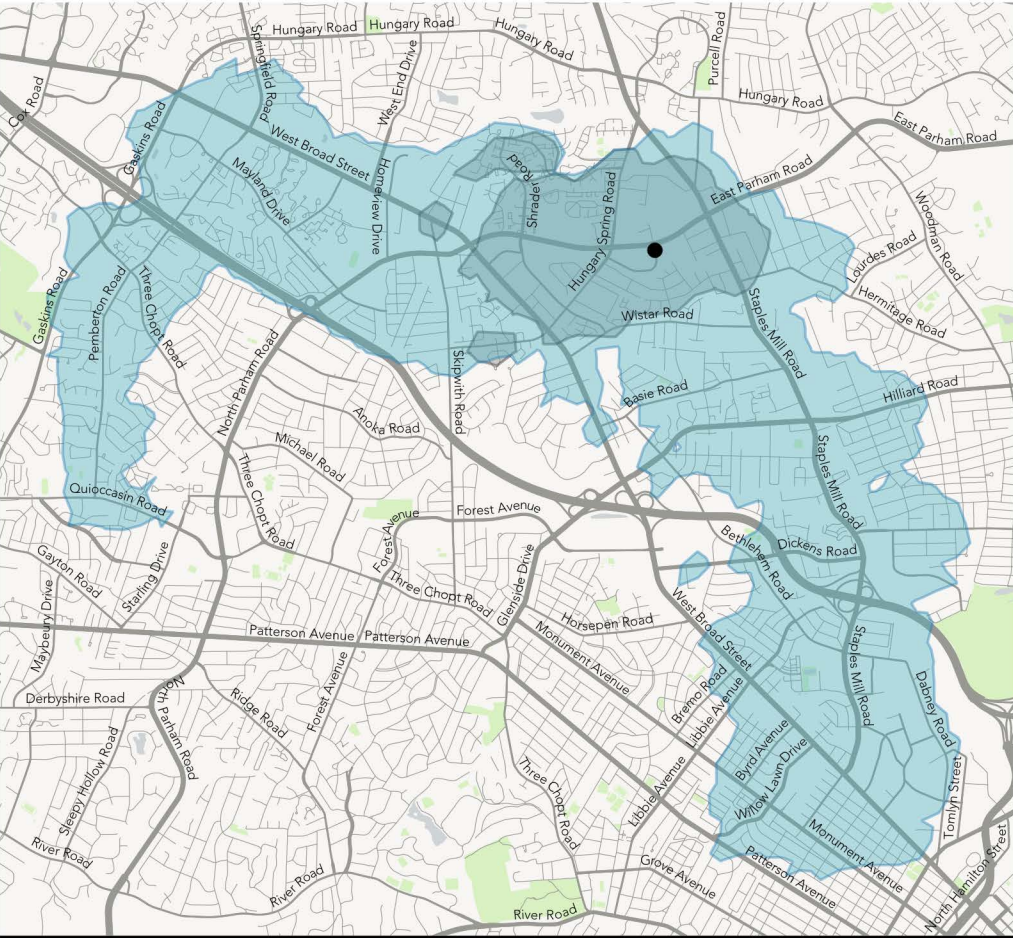

How far can I travel in 45 minutes from
 Henrico County Government Center
 at noon?

Ridership Concept

	Change	Change %
Jobs Accesible	+37,100	+538.5%
Residents Accesible	+35,100	+477.0%

Coverage Concept

	Change	Change %
Jobs Accesible	+2,400	+34.5%
Residents Accesible	+5,000	+68.5%