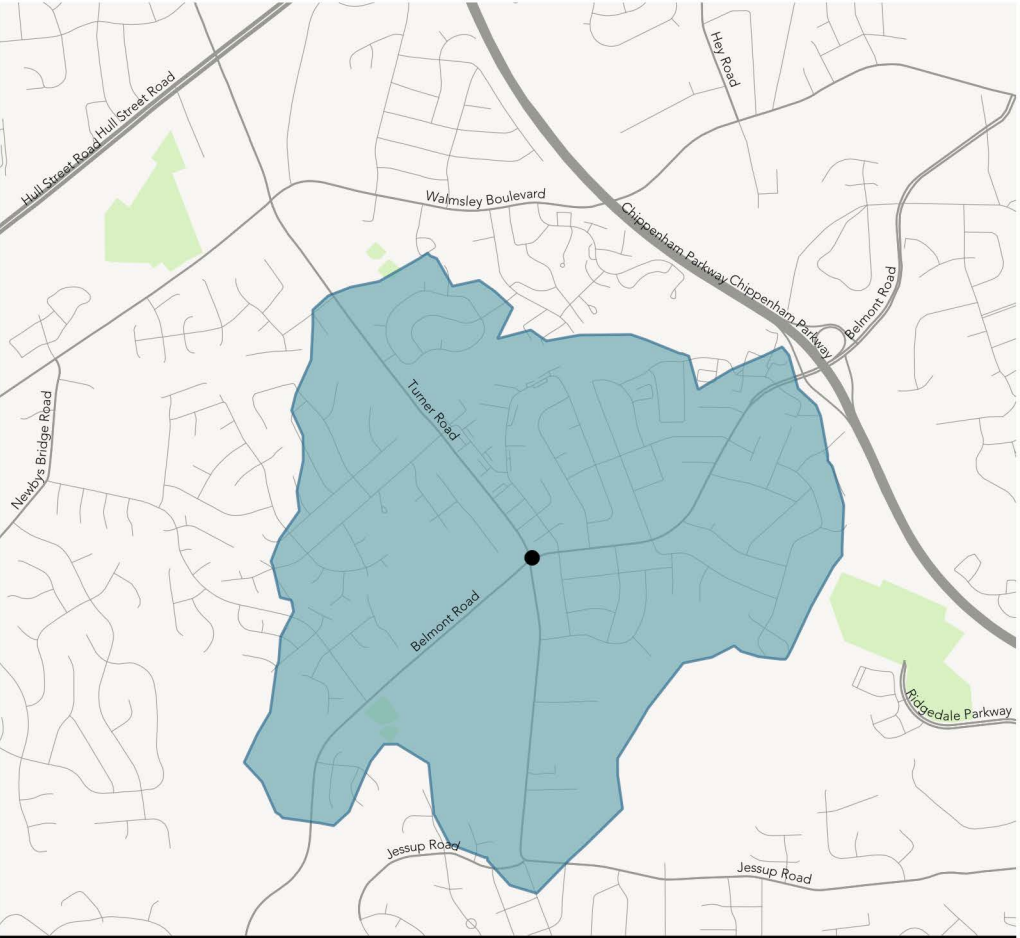

How far can I travel in 45 minutes from
 Wilkinson Terrace (Turner Rd & Belmont Rd)
 at noon?

Ridership Concept

	Change	Change %
Jobs Accesible	+0	0.0%
Residents Accesible	+0	0.0%

Coverage Concept

	Change	Change %
Jobs Accesible	+100	+40.5%
Residents Accesible	+1,100	+17.0%