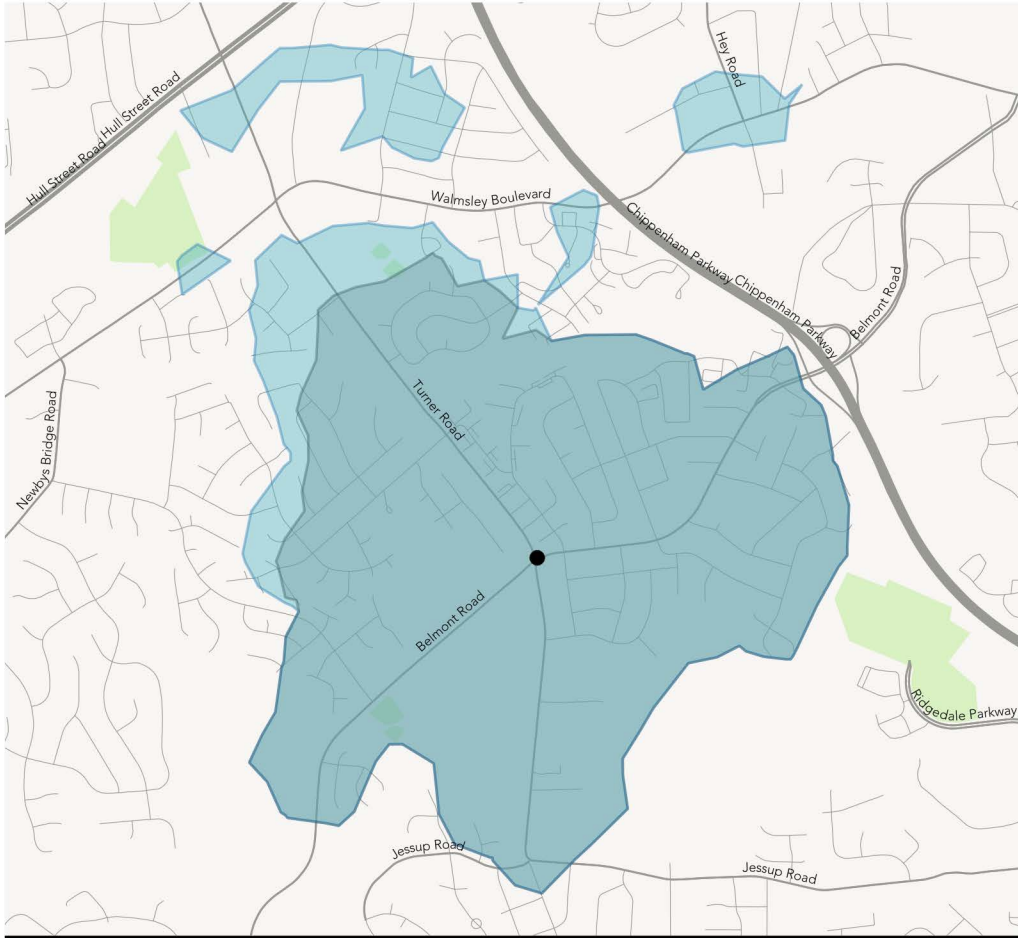

How far can I travel in 45 minutes from
 Wilkinson Terrace (Turner Rd & Belmont Rd)
 at noon?

Ridership Concept

	Change	Change %
Jobs Accesible	+0	0.0%
Residents Accesible	+0	0.0%

Coverage Concept

	Change	Change %
Jobs Accesible	+100	+40.5%
Residents Accesible	+1,100	+17.0%