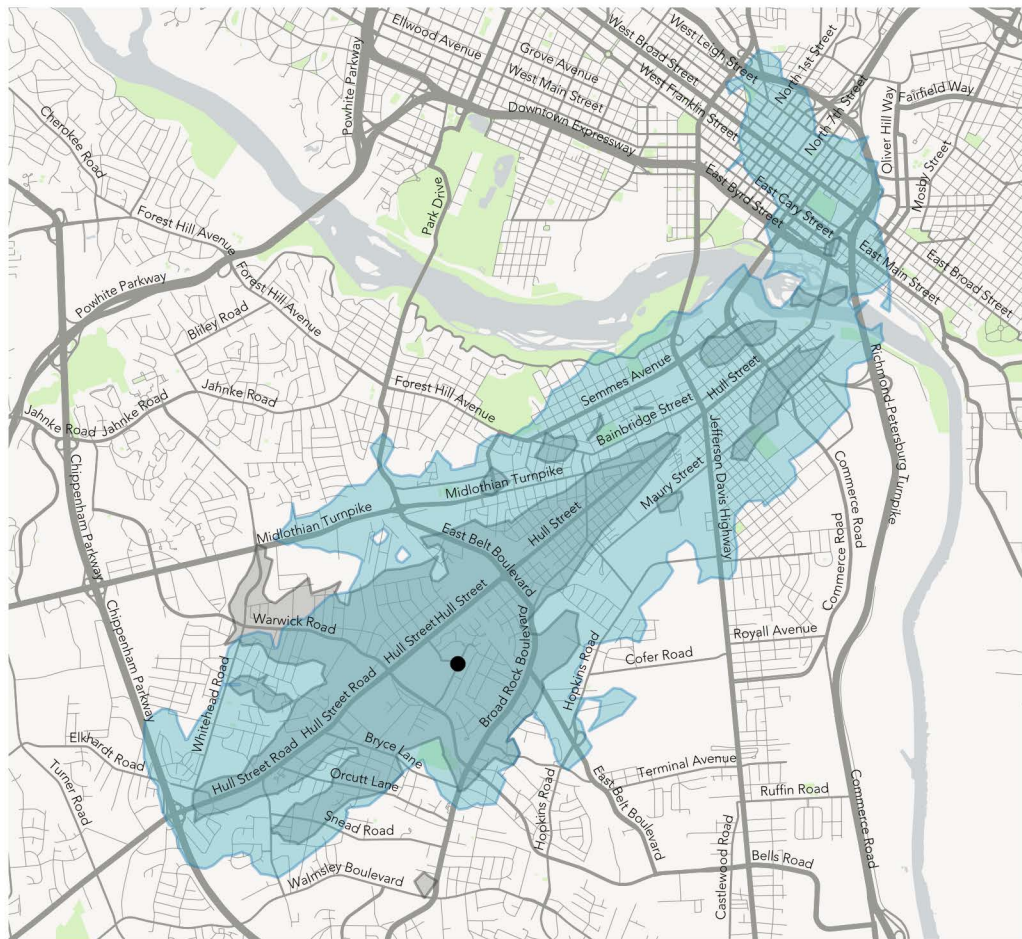

How far can I travel in 45 minutes from Southwood (Southwood Pkwy & Clarkson) at noon?

Ridership Concept

	Change	Change %
Jobs Accesible	+48,300	+1 112.5%
Residents Accesible	+23,000	+137.0%

Coverage Concept

	Change	Change %
Jobs Accesible	+46,300	+1 067.5%
Residents Accesible	+23,900	+142.0%