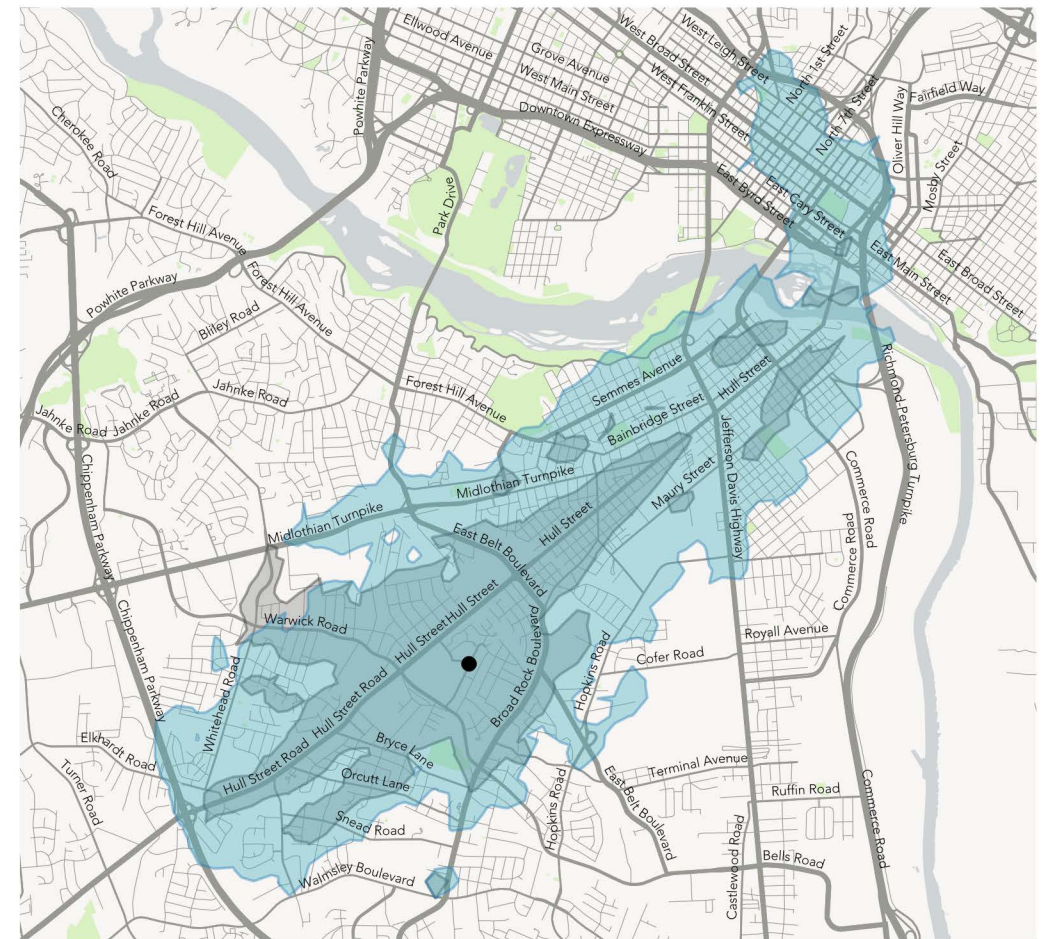

How far can I travel in 45 minutes from Southwood (Southwood Pkwy & Clarkson) at noon?

Ridership Concept

	Change	Change %
Jobs Accesible	+48,300	+1 112.5%
Residents Accesible	+23,000	+137.0%

Coverage Concept

	Change	Change %
Jobs Accesible	+46,300	+1 067.5%
Residents Accesible	+23,900	+142.0%