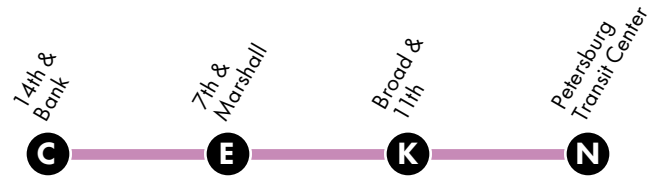

NO WEEKEND SERVICE

95x Petersburg

WEEKDAY SOUTHBOUND

Downtown to Petersburg

5:30	5:41	5:45	6:30
6:00	6:11	6:15	7:00
4:00	4:11	4:15	5:00
4:30	4:41	4:45	5:30