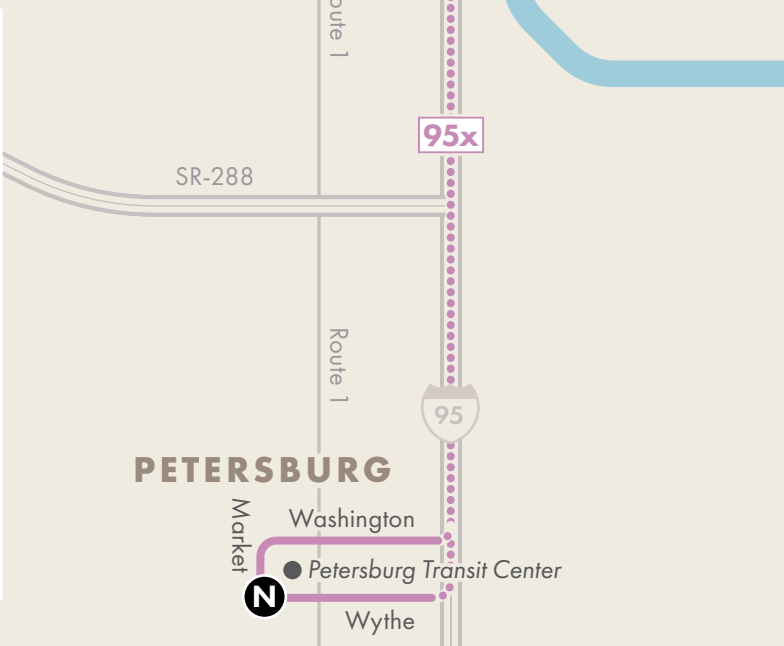

## WEST END

### Express Routes

**82x**  
non-stop service

**Pulse - GRTC Rapid Bus Route**  
Frequent daily service.

**Schedule Timepoint**

See inset below  
for Express routes  
in Downtown  
Richmond

**WHEELCHAIR accessible**

**EFFECTIVE**  
**September 10, 2023**

**GRTC**

ridegrtc.com  
804.358.4782

**Express Routes**

**WEEKENDS NO SERVICE**

**WEEKDAY PEAK HOURS ONLY LIMITED SERVICE**

**29x** **64x**  
**82x** **95x**

**HOLIDAY SERVICE SCHEDULED**