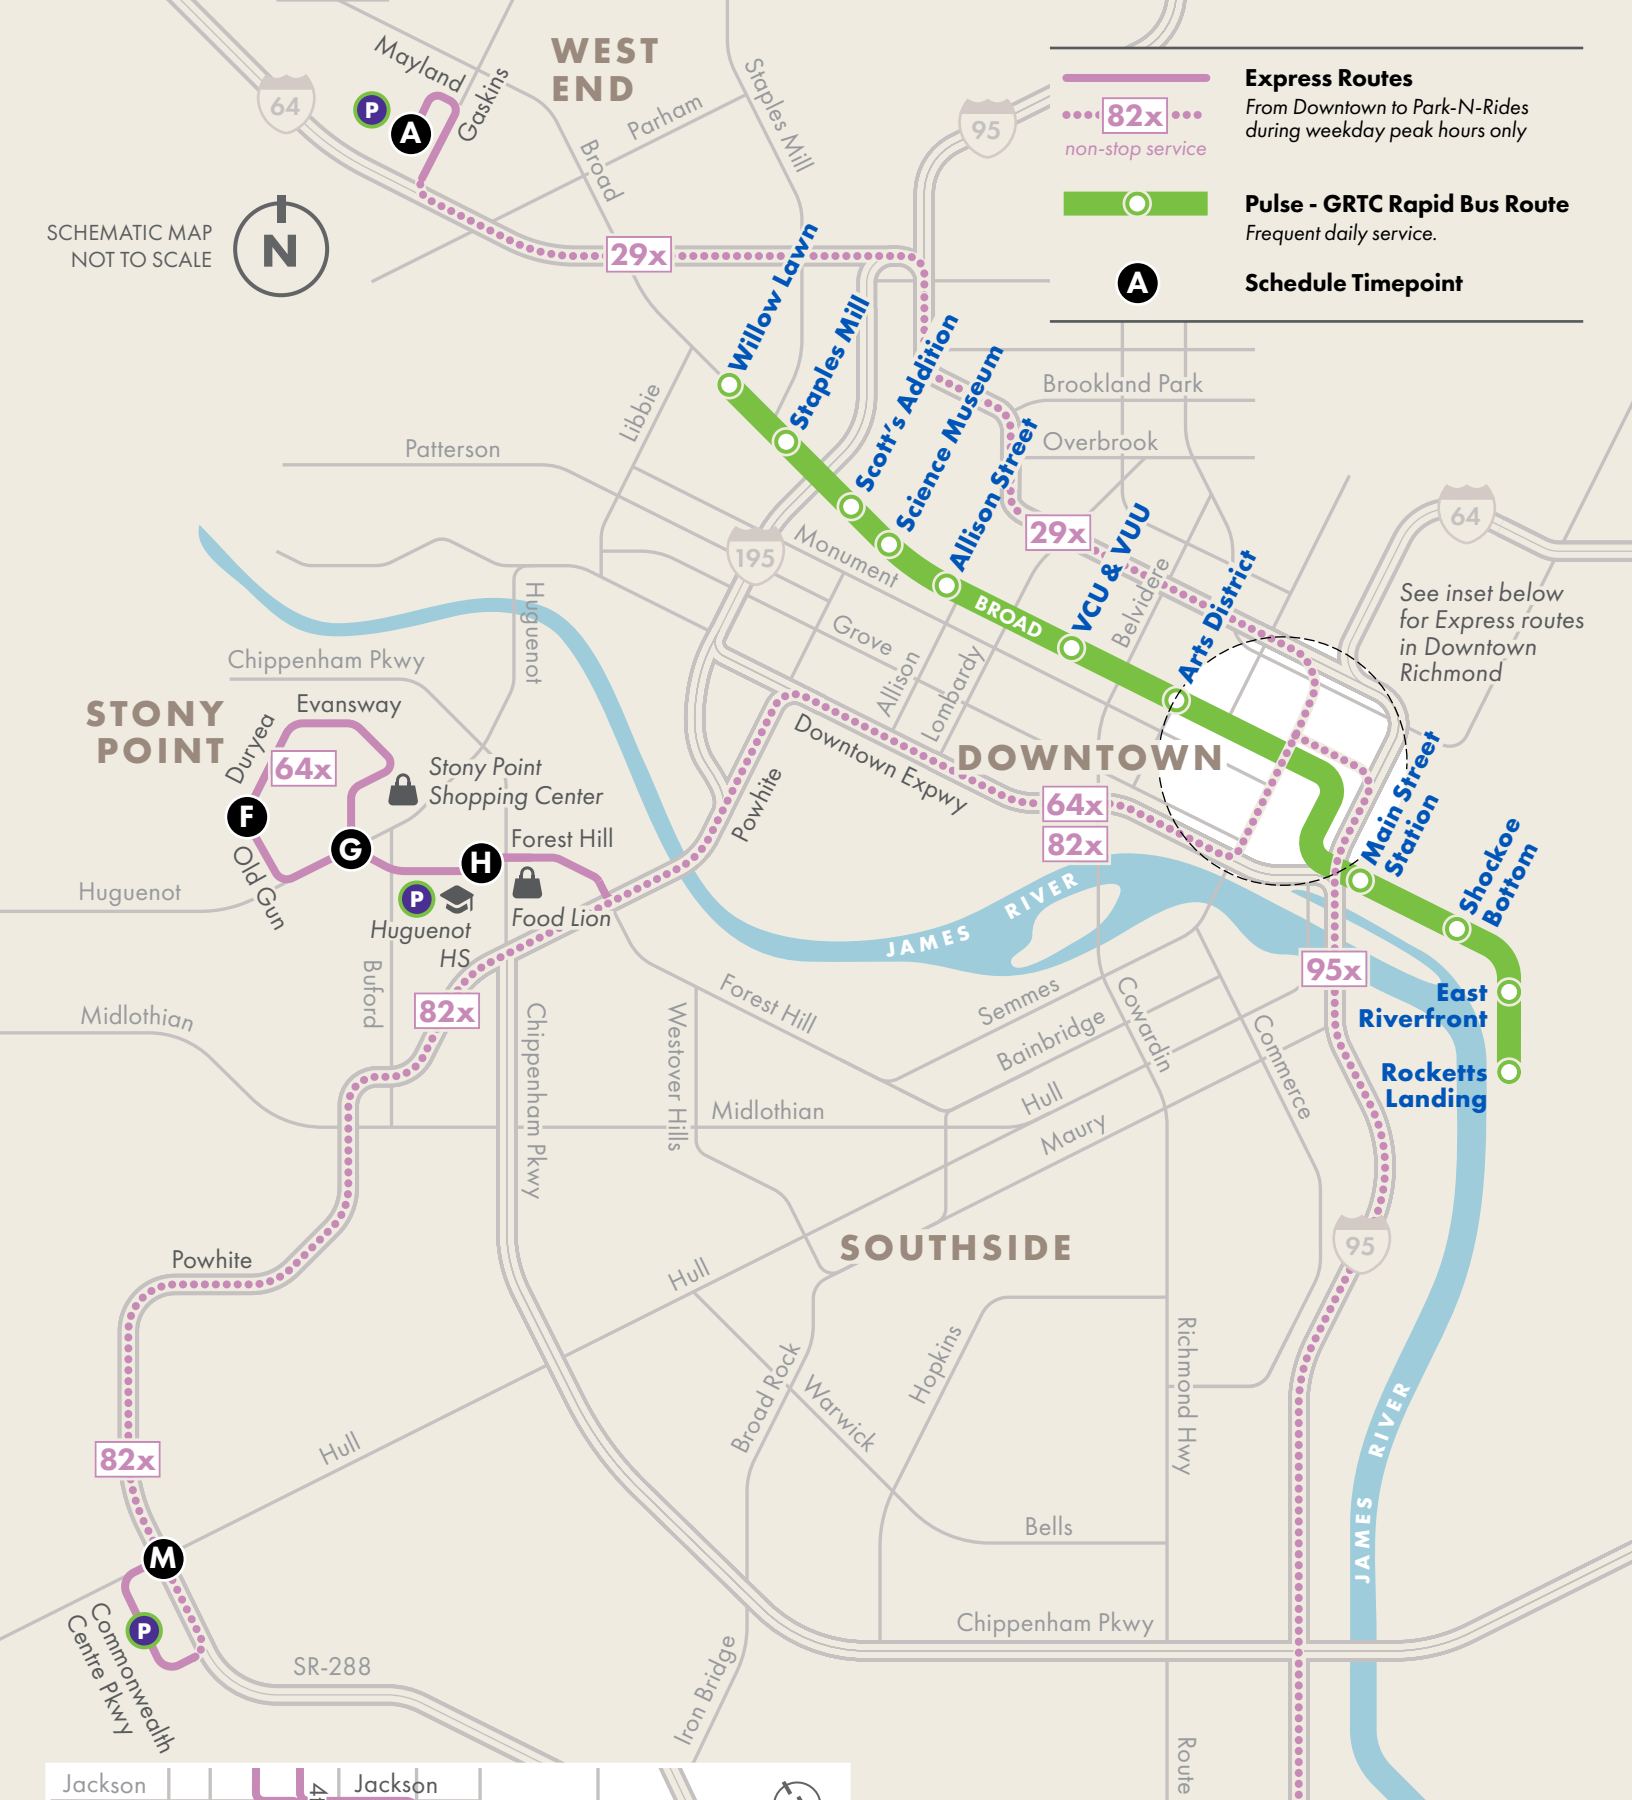

#### Downtown to Petersburg

5:30	5:41	5:45	6:30
6:00	6:11	6:15	7:00
<b>4:00</b>	<b>4:11</b>	<b>4:15</b>	<b>5:00</b>
<b>4:30</b>	<b>4:41</b>	<b>4:45</b>	<b>5:30</b>

#### Petersburg to Downtown

6:30	7:02	7:06	7:17	7:20
7:00	7:32	7:36	7:47	7:50
<b>5:00</b>	<b>5:32</b>	<b>5:36</b>	<b>5:47</b>	<b>5:50</b>
<b>5:30</b>	<b>6:02</b>	<b>6:06</b>	<b>6:17</b>	<b>6:20</b>

## WEST END

### Express Routes

**82x**  
non-stop service

**Pulse - GRTC Rapid Bus Route**  
Frequent daily service.

**Schedule Timepoint**

See inset below  
for Express routes  
in Downtown  
Richmond

**WHEELCHAIR accessible**