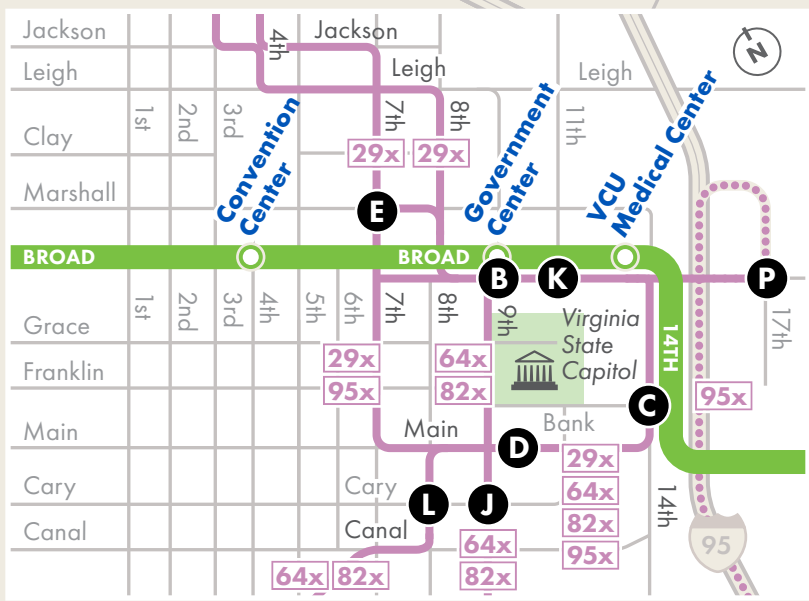

#### Petersburg to Downtown

6:30	7:02	7:06	7:17	7:20
7:00	7:32	7:36	7:47	7:50
<b>5:00</b>	<b>5:32</b>	<b>5:36</b>	<b>5:47</b>	<b>5:50</b>
<b>5:30</b>	<b>6:02</b>	<b>6:06</b>	<b>6:17</b>	<b>6:20</b>

## WEST END

### Express Routes

**82x**  
non-stop service

**Pulse - GRTC Rapid Bus Route**  
Frequent daily service.

**Schedule Timepoint**

See inset below  
for Express routes  
in Downtown  
Richmond

**WHEELCHAIR accessible**

**EFFECTIVE**  
**September 10, 2023**

**GRTC**

ridegrtc.com  
804.358.4782

**Express Routes**

**WEEKENDS NO SERVICE**

**WEEKDAY PEAK HOURS ONLY LIMITED SERVICE**

**29x** **64x**  
**82x** **95x**

**HOLIDAY SERVICE SCHEDULED**