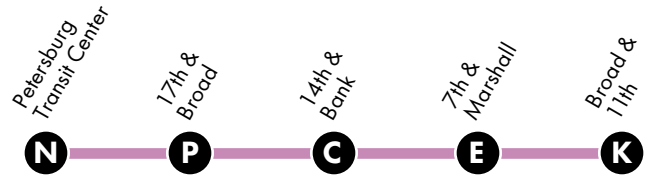

WEEKDAY NORTHBOUND

Petersburg to Downtown

6:30	7:02	7:06	7:17	7:20
7:00	7:32	7:36	7:47	7:50
5:00	5:32	5:36	5:47	5:50
5:30	6:02	6:06	6:17	6:20

NO WEEKEND SERVICE

AM PM

FARE INFORMATION

No fare payment required to ride until further notice. For more information, visit ridegrtc.com

Information is subject to change.