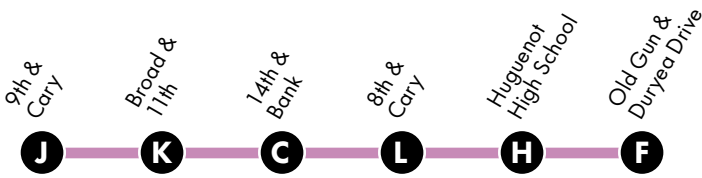

WEEKDAY SOUTHBOUND

Downtown to Stony Point

6:37	6:41	6:46	6:52	7:09	7:17
7:57	8:01	8:06	8:12	--	--
3:50	3:55	4:02	4:06	4:23	4:30
5:15	5:20	5:27	5:31	5:48	5:55

NO WEEKEND SERVICE

AM PM

HOW TO READ ROUTE SCHEDULES

1. Find the schedule for the day and direction you wish to travel.
2. Timepoints in the schedule match locations on the map. Find timepoints near the start and end of your trip; your nearest bus stop may be between timepoints.
3. Read down the columns to see when trips serve each timepoint.
4. **BOLD** numerals indicate **PM** times.

Times shown are approximate. Traffic and weather may cause actual times to vary. Please allow ample time to complete your trip.