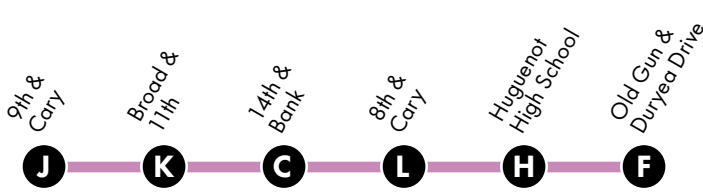

29x Gaskins Express

WEEKDAY EASTBOUND

Gaskins Park-N-Ride to Downtown

| | |
|-------------|-------------|
| 6:25 | 6:50 |
| 6:50 | 7:15 |
| 7:30 | 7:55 |
| 8:00 | 8:25 |
| 8:25 | 8:50 |
| 4:15 | 4:45 |
| 4:40 | 5:05 |
| 5:10 | 5:40 |

WEEKDAY WESTBOUND

Downtown to Gaskins Park-N-Ride

| | | | | |
|-------------|-------------|-------------|-------------|-------------|
| 6:50 | 6:54 | 6:56 | 7:00 | 7:30 |
| 7:15 | 7:19 | 7:21 | 7:25 | 7:55 |
| 7:55 | 7:59 | 8:01 | -- | -- |
| 8:50 | 8:54 | 8:56 | -- | -- |
| 3:40 | 3:44 | 3:46 | 3:50 | 4:15 |
| 4:05 | 4:09 | 4:11 | 4:15 | 4:40 |
| 4:35 | 4:39 | 4:41 | 4:45 | 5:10 |
| 5:05 | 5:09 | 5:11 | 5:15 | 5:40 |
| 5:40 | 5:44 | 5:46 | 5:50 | 6:15 |

NO WEEKEND SERVICE

64x Stony Point Express

WEEKDAY NORTHBOUND

Stony Point to Downtown

| | | | |
|-------------|-------------|-------------|-------------|
| 6:10 | 6:18 | 6:23 | 6:37 |
| 7:30 | 7:38 | 7:43 | 7:57 |
| 4:46 | 4:57 | 5:01 | 5:15 |

WEEKDAY SOUTHBOUND

Downtown to Stony Point

| | | | | | |
|-------------|-------------|-------------|-------------|-------------|-------------|
| 6:37 | 6:41 | 6:46 | 6:52 | 7:09 | 7:17 |
| 7:57 | 8:01 | 8:06 | 8:12 | -- | -- |
| 3:50 | 3:55 | 4:02 | 4:06 | 4:23 | 4:30 |
| 5:15 | 5:20 | 5:27 | 5:31 | 5:48 | 5:55 |