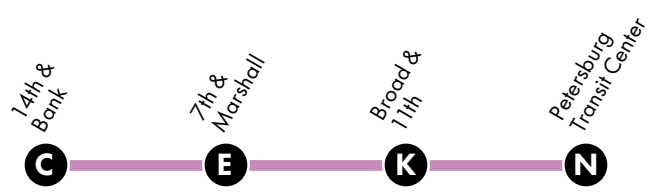

WEEKDAY SOUTHBOUND

Downtown to Commonwealth 20

| | | | | |
|-------------|-------------|-------------|-------------|-------------|
| 7:00 | 7:04 | 7:07 | 7:12 | -- |
| 7:45 | 7:49 | 7:52 | 7:57 | -- |
| 4:05 | 4:09 | 4:12 | 4:17 | 4:42 |
| 4:35 | 4:40 | 4:43 | 4:48 | 5:18 |
| 5:15 | 5:19 | 5:22 | 5:27 | 5:57 |

NO WEEKEND SERVICE

95x Petersburg

WEEKDAY SOUTHBOUND

Downtown to Petersburg

| | | | |
|-------------|-------------|-------------|-------------|
| 5:30 | 5:41 | 5:45 | 6:30 |
| 6:00 | 6:11 | 6:15 | 7:00 |
| 4:00 | 4:11 | 4:15 | 5:00 |
| 4:30 | 4:41 | 4:45 | 5:30 |