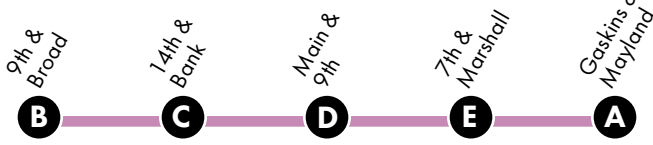

29x Gaskins Express

WEEKDAY EASTBOUND

Gaskins Park-N-Ride to Downtown

| | |
|-------------|-------------|
| 6:25 | 6:50 |
| 6:50 | 7:15 |
| 7:30 | 7:55 |
| 8:00 | 8:25 |
| 8:25 | 8:50 |
| 4:15 | 4:45 |
| 4:40 | 5:05 |
| 5:10 | 5:40 |

WEEKDAY WESTBOUND

Downtown to Gaskins Park-N-Ride

| | | | | |
|-------------|-------------|-------------|-------------|-------------|
| 6:50 | 6:54 | 6:56 | 7:00 | 7:30 |
| 7:15 | 7:19 | 7:21 | 7:25 | 7:55 |
| 7:55 | 7:59 | 8:01 | -- | -- |
| 8:50 | 8:54 | 8:56 | -- | -- |
| 3:40 | 3:44 | 3:46 | 3:50 | 4:15 |
| 4:05 | 4:09 | 4:11 | 4:15 | 4:40 |
| 4:35 | 4:39 | 4:41 | 4:45 | 5:10 |
| 5:05 | 5:09 | 5:11 | 5:15 | 5:40 |
| 5:40 | 5:44 | 5:46 | 5:50 | 6:15 |

NO WEEKEND SERVICE

64x Stony Point Express

WEEKDAY NORTHBOUND

Stony Point to Downtown

| | | | |
|-------------|-------------|-------------|-------------|
| 6:10 | 6:18 | 6:23 | 6:37 |
| 7:30 | 7:38 | 7:43 | 7:57 |
| 4:46 | 4:57 | 5:01 | 5:15 |

WEEKDAY SOUTHBOUND

Downtown to Stony Point

| | | | | | |
|-------------|-------------|-------------|-------------|-------------|-------------|
| 6:37 | 6:41 | 6:46 | 6:52 | 7:09 | 7:17 |
| 7:57 | 8:01 | 8:06 | 8:12 | -- | -- |
| 3:50 | 3:55 | 4:02 | 4:06 | 4:23 | 4:30 |
| 5:15 | 5:20 | 5:27 | 5:31 | 5:48 | 5:55 |