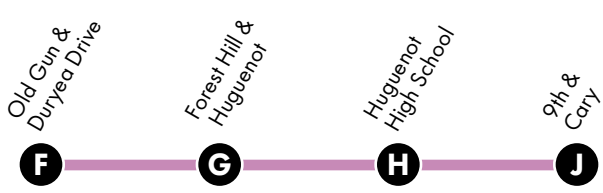

29x Gaskins Express

WEEKDAY EASTBOUND

Gaskins Park-N-Ride to Downtown

| | |
|-------------|-------------|
| 6:25 | 6:50 |
| 6:50 | 7:15 |
| 7:30 | 7:55 |
| 8:00 | 8:25 |
| 8:25 | 8:50 |
| 4:15 | 4:45 |
| 4:40 | 5:05 |
| 5:10 | 5:40 |

WEEKDAY WESTBOUND

Downtown to Gaskins Park-N-Ride

| | | | | |
|-------------|-------------|-------------|-------------|-------------|
| 6:50 | 6:54 | 6:56 | 7:00 | 7:30 |
| 7:15 | 7:19 | 7:21 | 7:25 | 7:55 |
| 7:55 | 7:59 | 8:01 | -- | -- |
| 8:50 | 8:54 | 8:56 | -- | -- |
| 3:40 | 3:44 | 3:46 | 3:50 | 4:15 |
| 4:05 | 4:09 | 4:11 | 4:15 | 4:40 |
| 4:35 | 4:39 | 4:41 | 4:45 | 5:10 |
| 5:05 | 5:09 | 5:11 | 5:15 | 5:40 |
| 5:40 | 5:44 | 5:46 | 5:50 | 6:15 |

NO WEEKEND SERVICE

64x Stony Point Express

WEEKDAY NORTHBOUND

Stony Point to Downtown

| | | | |
|-------------|-------------|-------------|-------------|
| 6:10 | 6:18 | 6:23 | 6:37 |
| 7:30 | 7:38 | 7:43 | 7:57 |
| 4:46 | 4:57 | 5:01 | 5:15 |

WEEKDAY SOUTHBOUND

Downtown to Stony Point

| | | | | | |
|-------------|-------------|-------------|-------------|-------------|-------------|
| 6:37 | 6:41 | 6:46 | 6:52 | 7:09 | 7:17 |
| 7:57 | 8:01 | 8:06 | 8:12 | -- | -- |
| 3:50 | 3:55 | 4:02 | 4:06 | 4:23 | 4:30 |
| 5:15 | 5:20 | 5:27 | 5:31 | 5:48 | 5:55 |