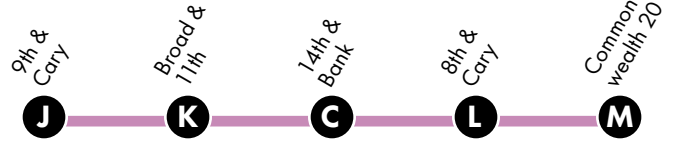

Times shown are approximate. Traffic and weather may cause actual times to vary. Please allow ample time to complete your trip.

82x Commonwealth 20

WEEKDAY NORTHBOUND

Commonwealth 20 to Downtown

| | |
|------|------|
| 6:30 | 7:00 |
| 7:15 | 7:45 |

WEEKDAY SOUTHBOUND

Downtown to Commonwealth 20

| | | | | |
|-------------|-------------|-------------|-------------|-------------|
| 7:00 | 7:04 | 7:07 | 7:12 | -- |
| 7:45 | 7:49 | 7:52 | 7:57 | -- |
| 4:05 | 4:09 | 4:12 | 4:17 | 4:42 |
| 4:35 | 4:40 | 4:43 | 4:48 | 5:18 |
| 5:15 | 5:19 | 5:22 | 5:27 | 5:57 |