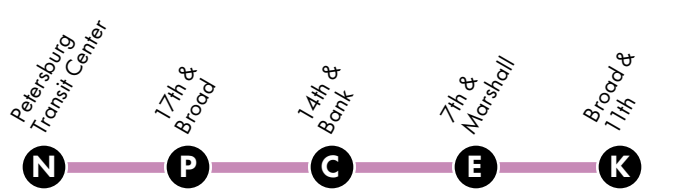

WEEKDAY SOUTHBOUND

Downtown to Commonwealth 20

| | | | | |
|-------------|-------------|-------------|-------------|-------------|
| 7:00 | 7:04 | 7:07 | 7:12 | -- |
| 7:45 | 7:49 | 7:52 | 7:57 | -- |
| 4:05 | 4:09 | 4:12 | 4:17 | 4:42 |
| 4:35 | 4:40 | 4:43 | 4:48 | 5:18 |
| 5:15 | 5:19 | 5:22 | 5:27 | 5:57 |

NO WEEKEND SERVICE

95x Petersburg

WEEKDAY SOUTHBOUND

Downtown to Petersburg

| | | | |
|-------------|-------------|-------------|-------------|
| 5:30 | 5:41 | 5:45 | 6:30 |
| 6:00 | 6:11 | 6:15 | 7:00 |
| 4:00 | 4:11 | 4:15 | 5:00 |
| 4:30 | 4:41 | 4:45 | 5:30 |

WEEKDAY NORTHBOUND

Petersburg to Downtown

| | | | | |
|-------------|-------------|-------------|-------------|-------------|
| 6:30 | 7:02 | 7:06 | 7:17 | 7:20 |
| 7:00 | 7:32 | 7:36 | 7:47 | 7:50 |
| 5:00 | 5:32 | 5:36 | 5:47 | 5:50 |
| 5:30 | 6:02 | 6:06 | 6:17 | 6:20 |