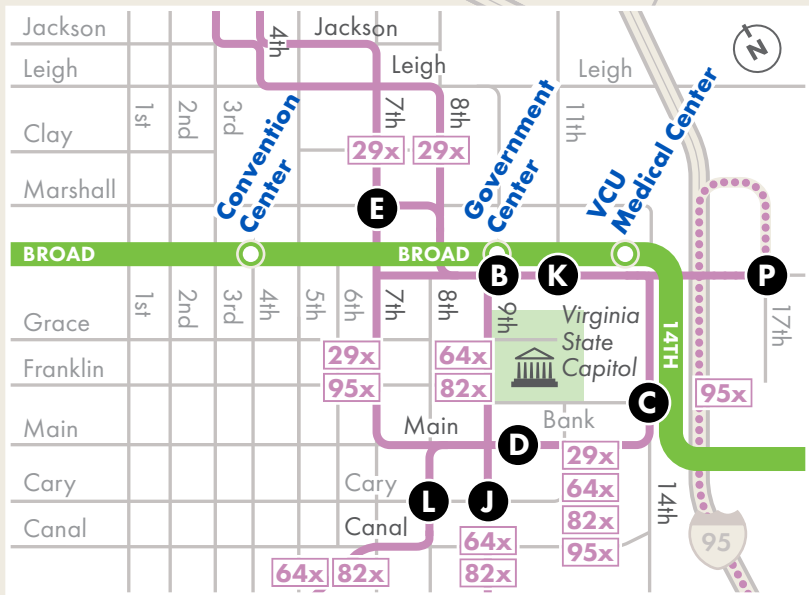

PETERSBURG

Market
Washington
Wythe
Petersburg Transit Center

Express Routes

29x 64x
82x 95x

HOLIDAY SERVICE SCHEDULED

- New Year's Day
- Marlin Luther King Jr. Day
- Presidents' Day
- Memorial Day
- Juneteenth
- Independence Day
- Labor Day
- Indigenous Peoples' Day
- Veterans Day
- Thanksgiving Day
- Christmas Day

Actual holiday schedule will occur and state depending on government notification.

GRTC CONTACT INFORMATION

Customer Service Center ..... (804) 358.3872 (4782)
Monday through Friday ..... 6:00 am to 7:00 pm
Saturday and Sunday ..... 8:30 am to 6:00 pm
Lost & Found ..... (804) 358.3871
Ridefinders ..... (804) 643.RIDE (7433)
CARE Specialized Transportation ..... (804) 782.2273

GRTC Headquarters
301 E. Bell Boulevard, Richmond, VA 23224

Ridefinders, A Division of GRTC
The Ironfronts Building,
1013 E. Main Street
Richmond, VA 23219

Wheelchair accessible

EFFECTIVE
January 14, 2024

ridegrtc.com
804.358.4782

NO SERVICE
WEEKENDS
LIMITED SERVICE
WEEKDAY PEAK HOURS ONLY