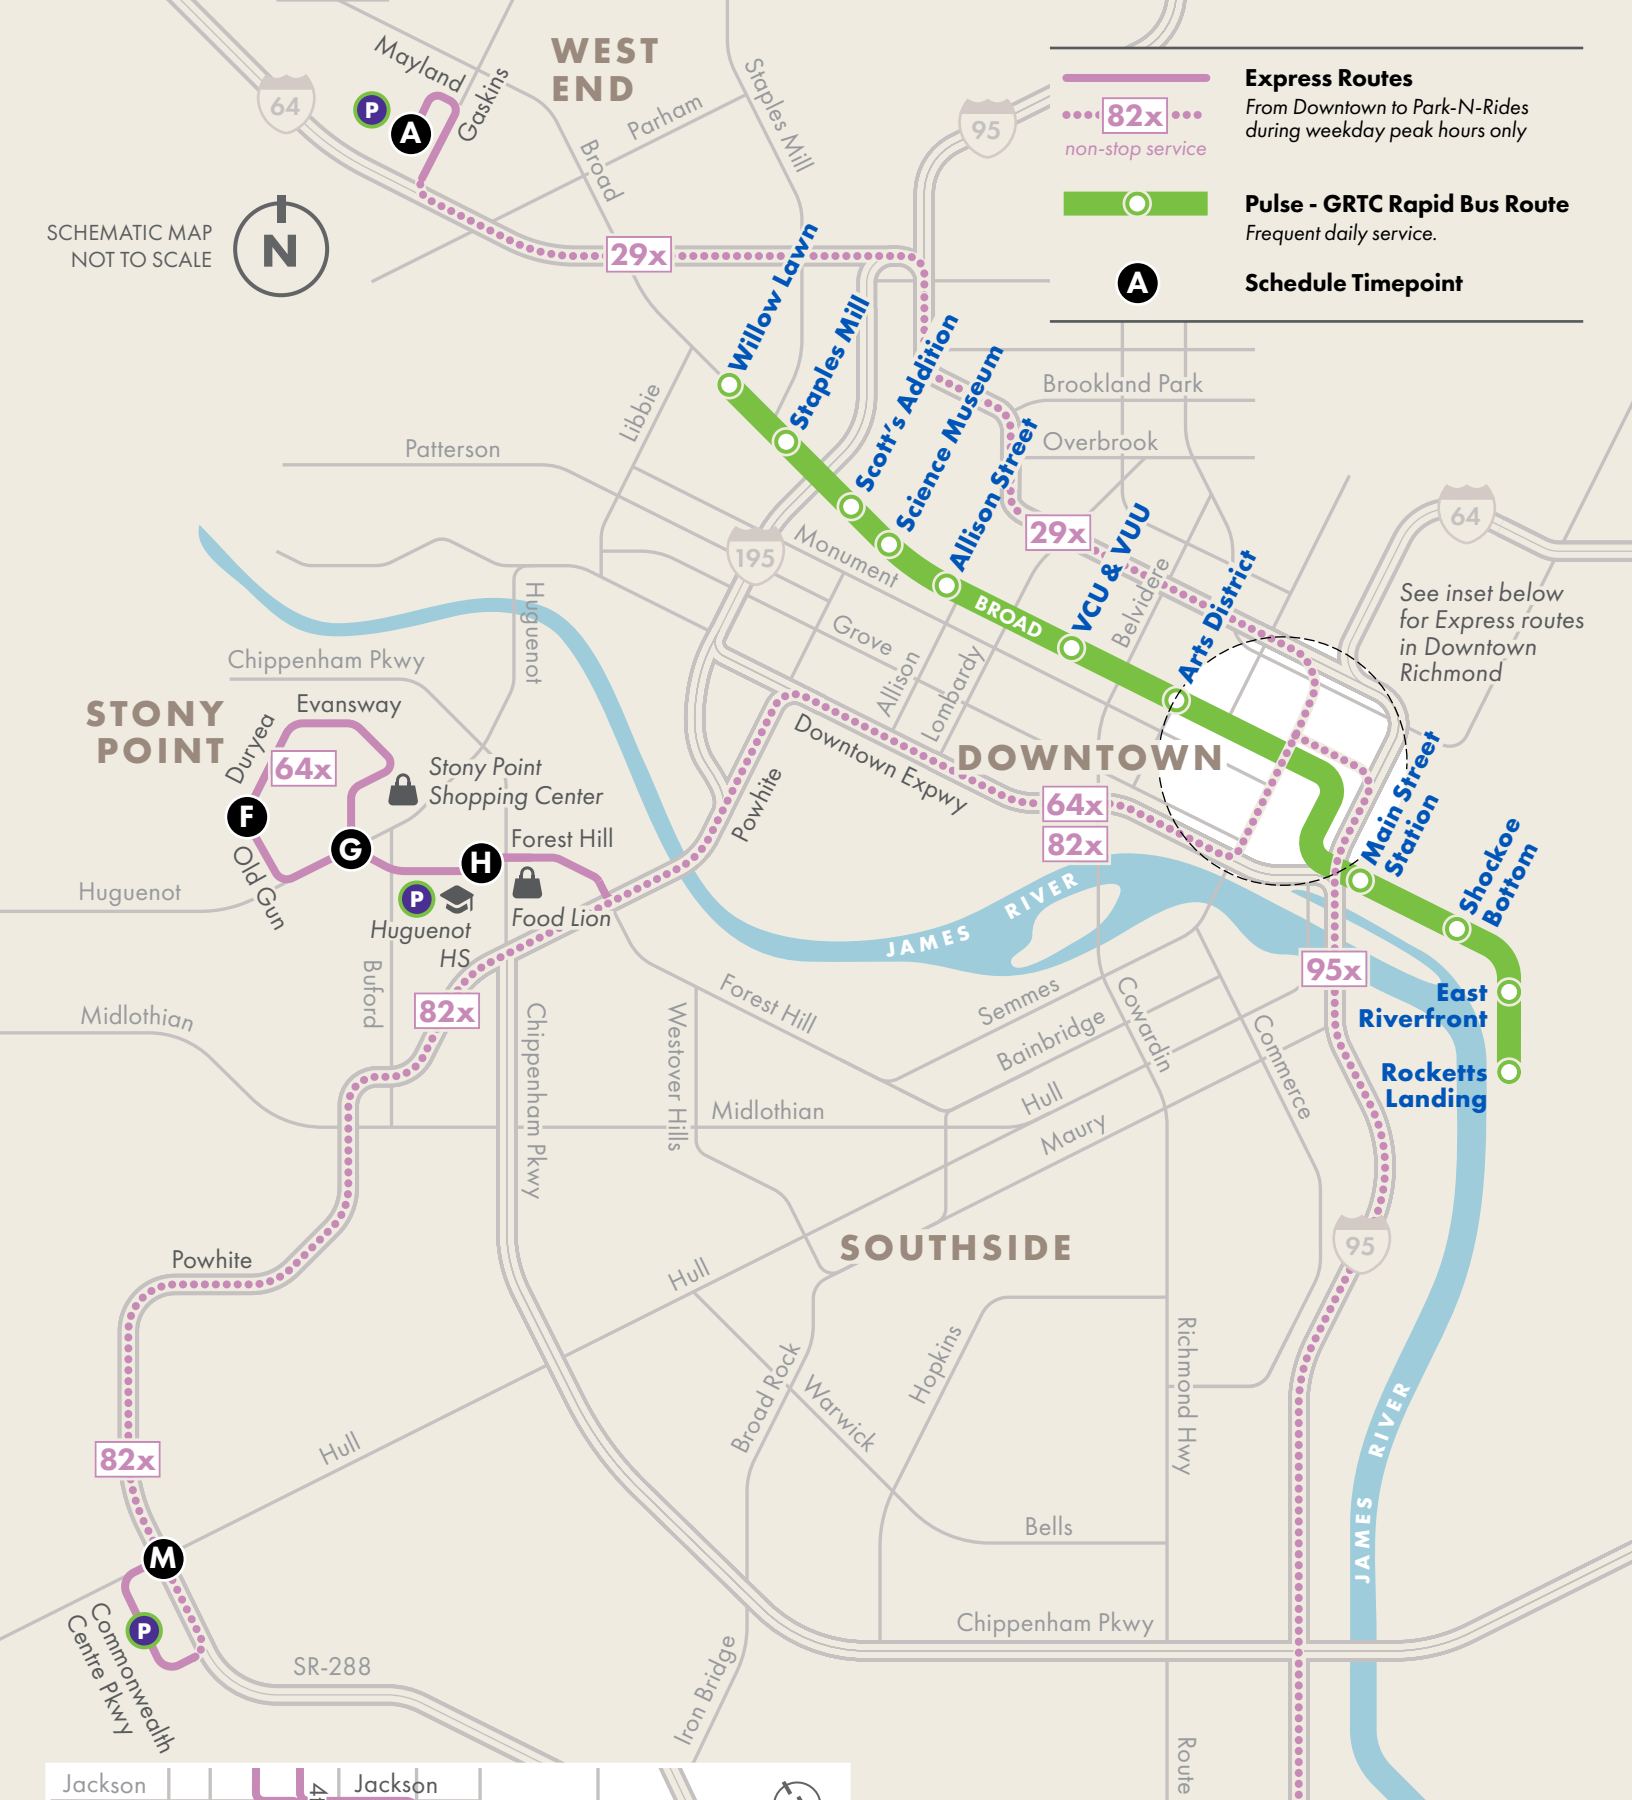

WEEKDAY SOUTHBOUND

Downtown to Commonwealth 20

7:00	7:04	7:07	7:12	--
7:45	7:49	7:52	7:57	--
4:05	4:09	4:12	4:17	4:42
4:35	4:40	4:43	4:48	5:18
5:15	5:19	5:22	5:27	5:57

NO WEEKEND SERVICE

95x Petersburg

WEEKDAY SOUTHBOUND

Downtown to Petersburg

5:30	5:34	5:41	5:45	6:30
6:00	6:04	6:11	6:15	7:00
4:00	4:04	4:11	4:15	5:00
4:30	4:34	4:41	4:45	5:30

WEEKDAY NORTHBOUND

Petersburg to Downtown

6:30	7:02	7:06	7:17	7:20
7:00	7:32	7:36	7:47	7:50
5:00	5:32	5:36	5:47	5:50
5:30	6:02	6:06	6:17	6:20

Express Routes

82x
non-stop service

Pulse - GRTC Rapid Bus Route
Frequent daily service.

Schedule Timepoint

See inset below
for Express routes
in Downtown
Richmond

PETERSBURG

EFFECTIVE
Fall 2024

Wheelchair
accessible

Express Routes

29x **64x**
82x **95x**

WEEKENDS
NO SERVICE

WEEKENDS
LIMITED SERVICE

WEEKDAY PEAK
HOURS ONLY

HOLIDAY SERVICE SCHEDULE

- New Year's Day
- Marlin Luther King Jr. Day
- Presidents' Day
- Memorial Day
- Juneteenth
- Independence Day
- Labor Day
- Indigenous Peoples' Day
- Veterans Day
- Thanksgiving Day
- Christmas Day