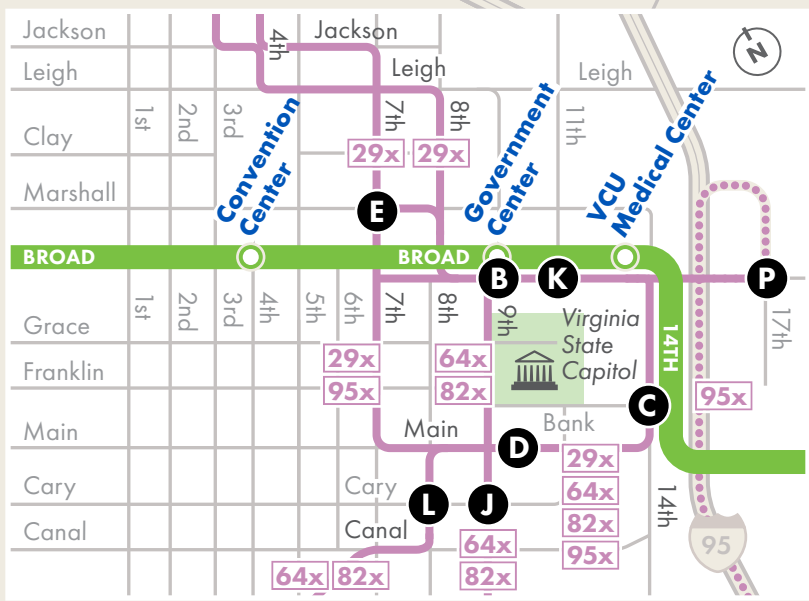

Downtown to Petersburg

5:30	5:34	5:41	5:45	6:30
6:00	6:04	6:11	6:15	7:00
4:00	4:04	4:11	4:15	5:00
4:30	4:34	4:41	4:45	5:30

WEEKDAY NORTHBOUND

Petersburg to Downtown

6:30	7:02	7:06	7:17	7:20
7:00	7:32	7:36	7:47	7:50
5:00	5:32	5:36	5:47	5:50
5:30	6:02	6:06	6:17	6:20

NO WEEKEND SERVICE

AM PM

FARE INFORMATION

No fare payment required to ride until further notice. For more information, visit ridegrtc.com

Information is subject to change.

SCHEMATIC MAP
NOT TO SCALE

WEST END

Express Routes

82x
non-stop service

Pulse - GRTC Rapid Bus Route
Frequent daily service.

Schedule Timepoint

See inset below
for Express routes
in Downtown
Richmond

PETERSBURG

EFFECTIVE
Fall 2024

Wheelchair
accessible

Express Routes

29x **64x**
82x **95x**

WEEKENDS
NO SERVICE

WEEKENDS
LIMITED SERVICE

WEEKDAY PEAK
HOURS ONLY

HOLIDAY SERVICE SCHEDULE

- New Year's Day
- Marlin Luther King Jr. Day
- Presidents' Day
- Memorial Day
- Juneteenth
- Independence Day
- Labor Day
- Indigenous Peoples' Day
- Veterans Day
- Thanksgiving Day
- Christmas Day