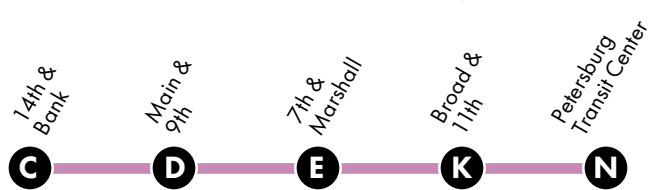

WEEKDAY SOUTHBOUND

Downtown to Commonwealth 20

7:00	7:04	7:07	7:12	--
7:45	7:49	7:52	7:57	--
4:05	4:09	4:12	4:17	4:42
4:35	4:40	4:43	4:48	5:18
5:15	5:19	5:22	5:27	5:57

NO WEEKEND SERVICE

95x Petersburg

WEEKDAY SOUTHBOUND

Downtown to Petersburg

5:30	5:34	5:41	5:45	6:30
6:00	6:04	6:11	6:15	7:00
4:00	4:04	4:11	4:15	5:00
4:30	4:34	4:41	4:45	5:30

WEEKDAY NORTHBOUND

Petersburg to Downtown

6:30	7:02	7:06	7:17	7:20
7:00	7:32	7:36	7:47	7:50
5:00	5:32	5:36	5:47	5:50
5:30	6:02	6:06	6:17	6:20

NO WEEKEND SERVICE

AM PM

FARE INFORMATION

No fare payment required to ride until further notice. For more information, visit ridegrtc.com

Information is subject to change.

SCHEMATIC MAP
NOT TO SCALE

WEST END

Express Routes

82x
non-stop service

Pulse - GRTC Rapid Bus Route
Frequent daily service.

Schedule Timepoint

See inset below
for Express routes
in Downtown
Richmond

PETERSBURG

EFFECTIVE
Fall 2024

Wheelchair
accessible