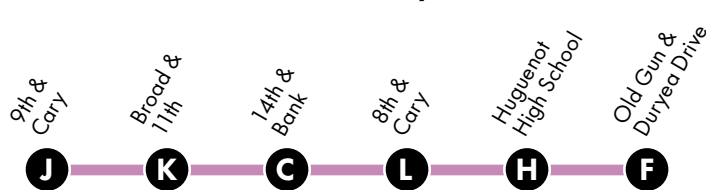

29x Gaskins Express

WEEKDAY EASTBOUND

Gaskins Park-N-Ride to Downtown

6:25	6:50
6:50	7:15
7:30	7:55
8:00	8:25
8:25	8:50
4:15	4:45
4:40	5:05
5:10	5:40

WEEKDAY WESTBOUND

Downtown to Gaskins Park-N-Ride

6:50	6:54	6:56	7:00	7:30
7:15	7:19	7:21	7:25	7:55
7:55	7:59	8:01	--	--
8:50	8:54	8:56	--	--
3:40	3:44	3:46	3:50	4:15
4:05	4:09	4:11	4:15	4:40
4:35	4:39	4:41	4:45	5:10
5:05	5:09	5:11	5:15	5:40
5:40	5:44	5:46	5:50	6:15

NO WEEKEND SERVICE

64x Stony Point Express

WEEKDAY NORTHBOUND

Stony Point to Downtown

6:10	6:18	6:23	6:37
7:30	7:38	7:43	7:57
4:46	4:57	5:01	5:15

WEEKDAY SOUTHBOUND

Downtown to Stony Point

6:37	6:41	6:46	6:52	7:09	7:17
7:57	8:01	8:06	8:12	--	--
3:50	3:55	4:02	4:06	4:23	4:30
5:15	5:20	5:27	5:31	5:48	5:55

NO WEEKEND SERVICE

AM PM

HOW TO READ ROUTE SCHEDULES

- Find the schedule for the day and direction you wish to travel.
- Timepoints in the schedule match locations on the map. Find timepoints near the start and end of your trip; your nearest bus stop may be between timepoints.
- Read down the columns to see when trips serve each timepoint.
- BOLD** numerals indicate **PM** times.

Times shown are approximate. Traffic and weather may cause actual times to vary. Please allow ample time to complete your trip.

82x Commonwealth 20

WEEKDAY NORTHBOUND

Commonwealth 20 to Downtown

6:30	7:00
7:15	7:45