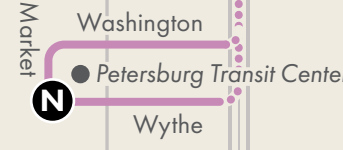

Express Routes

82x
non-stop service

Pulse - GRTC Rapid Bus Route
Frequent daily service.

Schedule Timepoint

See inset below
for Express routes
in Downtown
Richmond

PETERSBURG

EFFECTIVE
Fall 2024

Wheelchair
accessible

Express Routes

29x **64x**
82x **95x**

WEEKENDS
NO SERVICE

WEEKENDS
LIMITED SERVICE

WEEKDAY PEAK
HOURS ONLY

HOLIDAY SERVICE SCHEDULE

- New Year's Day
- Marlin Luther King Jr. Day
- Presidents' Day
- Memorial Day
- Juneteenth
- Independence Day
- Labor Day
- Indigenous Peoples' Day
- Veterans Day
- Thanksgiving Day
- Christmas Day