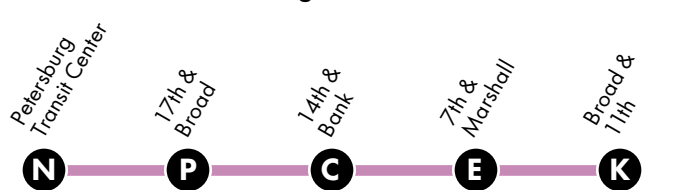

WEEKDAY SOUTHBOUND

Downtown to Commonwealth 20

7:00	7:04	7:07	7:12	--
7:45	7:49	7:52	7:57	--
4:05	4:09	4:12	4:17	4:42
4:35	4:40	4:43	4:48	5:18
5:15	5:19	5:22	5:27	5:57

NO WEEKEND SERVICE

95x Petersburg

WEEKDAY SOUTHBOUND

Downtown to Petersburg

5:30	5:34	5:41	5:45	6:30
6:00	6:04	6:11	6:15	7:00
4:00	4:04	4:11	4:15	5:00
4:30	4:34	4:41	4:45	5:30

WEEKDAY NORTHBOUND

Petersburg to Downtown

6:30	7:02	7:06	7:17	7:20
7:00	7:32	7:36	7:47	7:50
5:00	5:32	5:36	5:47	5:50
5:30	6:02	6:06	6:17	6:20

Express Routes

82x
non-stop service

Pulse - GRTC Rapid Bus Route
Frequent daily service.

Schedule Timepoint

See inset below
for Express routes
in Downtown
Richmond

PETERSBURG

EFFECTIVE
Fall 2024

Wheelchair
accessible