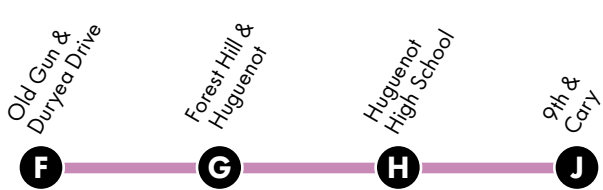

29x Gaskins Express

WEEKDAY EASTBOUND

Gaskins Park-N-Ride to Downtown

6:25	6:50
6:50	7:15
7:30	7:55
8:00	8:25
8:25	8:50
4:15	4:45
4:40	5:05
5:10	5:40

WEEKDAY WESTBOUND

Downtown to Gaskins Park-N-Ride

6:50	6:54	6:56	7:00	7:30
7:15	7:19	7:21	7:25	7:55
7:55	7:59	8:01	--	--
8:50	8:54	8:56	--	--
3:40	3:44	3:46	3:50	4:15
4:05	4:09	4:11	4:15	4:40
4:35	4:39	4:41	4:45	5:10
5:05	5:09	5:11	5:15	5:40
5:40	5:44	5:46	5:50	6:15

NO WEEKEND SERVICE

64x Stony Point Express

WEEKDAY NORTHBOUND

Stony Point to Downtown

6:10	6:18	6:23	6:37
7:30	7:38	7:43	7:57
4:46	4:57	5:01	5:15

WEEKDAY SOUTHBOUND

Downtown to Stony Point

6:37	6:41	6:46	6:52	7:09	7:17
7:57	8:01	8:06	8:12	--	--
3:50	3:55	4:02	4:06	4:23	4:30
5:15	5:20	5:27	5:31	5:48	5:55

Express Routes

29x **64x**
82x **95x**

WEEKENDS
NO SERVICE

WEEKENDS
LIMITED SERVICE

WEEKDAY PEAK
HOURS ONLY

HOLIDAY SERVICE SCHEDULE

- New Year's Day
- Marlin Luther King Jr. Day
- Presidents' Day
- Memorial Day
- Juneteenth
- Independence Day
- Labor Day
- Indigenous Peoples' Day
- Veterans Day
- Thanksgiving Day
- Christmas Day