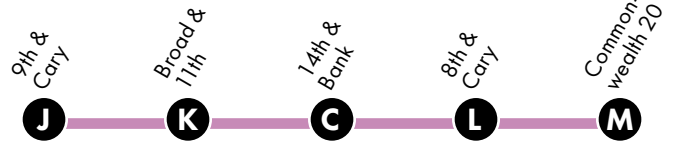

Times shown are approximate. Traffic and weather may cause actual times to vary. Please allow ample time to complete your trip.

82x Commonwealth 20

WEEKDAY NORTHBOUND

Commonwealth 20 to Downtown

6:30	7:00
7:15	7:45

WEEKDAY SOUTHBOUND

Downtown to Commonwealth 20

7:00	7:04	7:07	7:12	--
7:45	7:49	7:52	7:57	--
4:05	4:09	4:12	4:17	4:42
4:35	4:40	4:43	4:48	5:18
5:15	5:19	5:22	5:27	5:57

NO WEEKEND SERVICE

95x Petersburg

WEEKDAY SOUTHBOUND