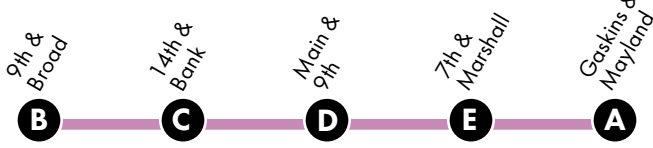

29x Gaskins Express

WEEKDAY EASTBOUND

Gaskins Park-N-Ride to Downtown

6:25	6:50
6:50	7:15
7:30	7:55
8:00	8:25
8:25	8:50
4:15	4:45
4:40	5:05
5:10	5:40

WEEKDAY WESTBOUND

Downtown to Gaskins Park-N-Ride

6:50	6:54	6:56	7:00	7:30
7:15	7:19	7:21	7:25	7:55
7:55	7:59	8:01	--	--
8:50	8:54	8:56	--	--
3:40	3:44	3:46	3:50	4:15
4:05	4:09	4:11	4:15	4:40
4:35	4:39	4:41	4:45	5:10
5:05	5:09	5:11	5:15	5:40
5:40	5:44	5:46	5:50	6:15

NO WEEKEND SERVICE

64x Stony Point Express

WEEKDAY NORTHBOUND

Stony Point to Downtown

6:10	6:18	6:23	6:37
7:30	7:38	7:43	7:57
4:46	4:57	5:01	5:15

WEEKDAY SOUTHBOUND

Downtown to Stony Point

6:37	6:41	6:46	6:52	7:09	7:17
7:57	8:01	8:06	8:12	--	--
3:50	3:55	4:02	4:06	4:23	4:30
5:15	5:20	5:27	5:31	5:48	5:55