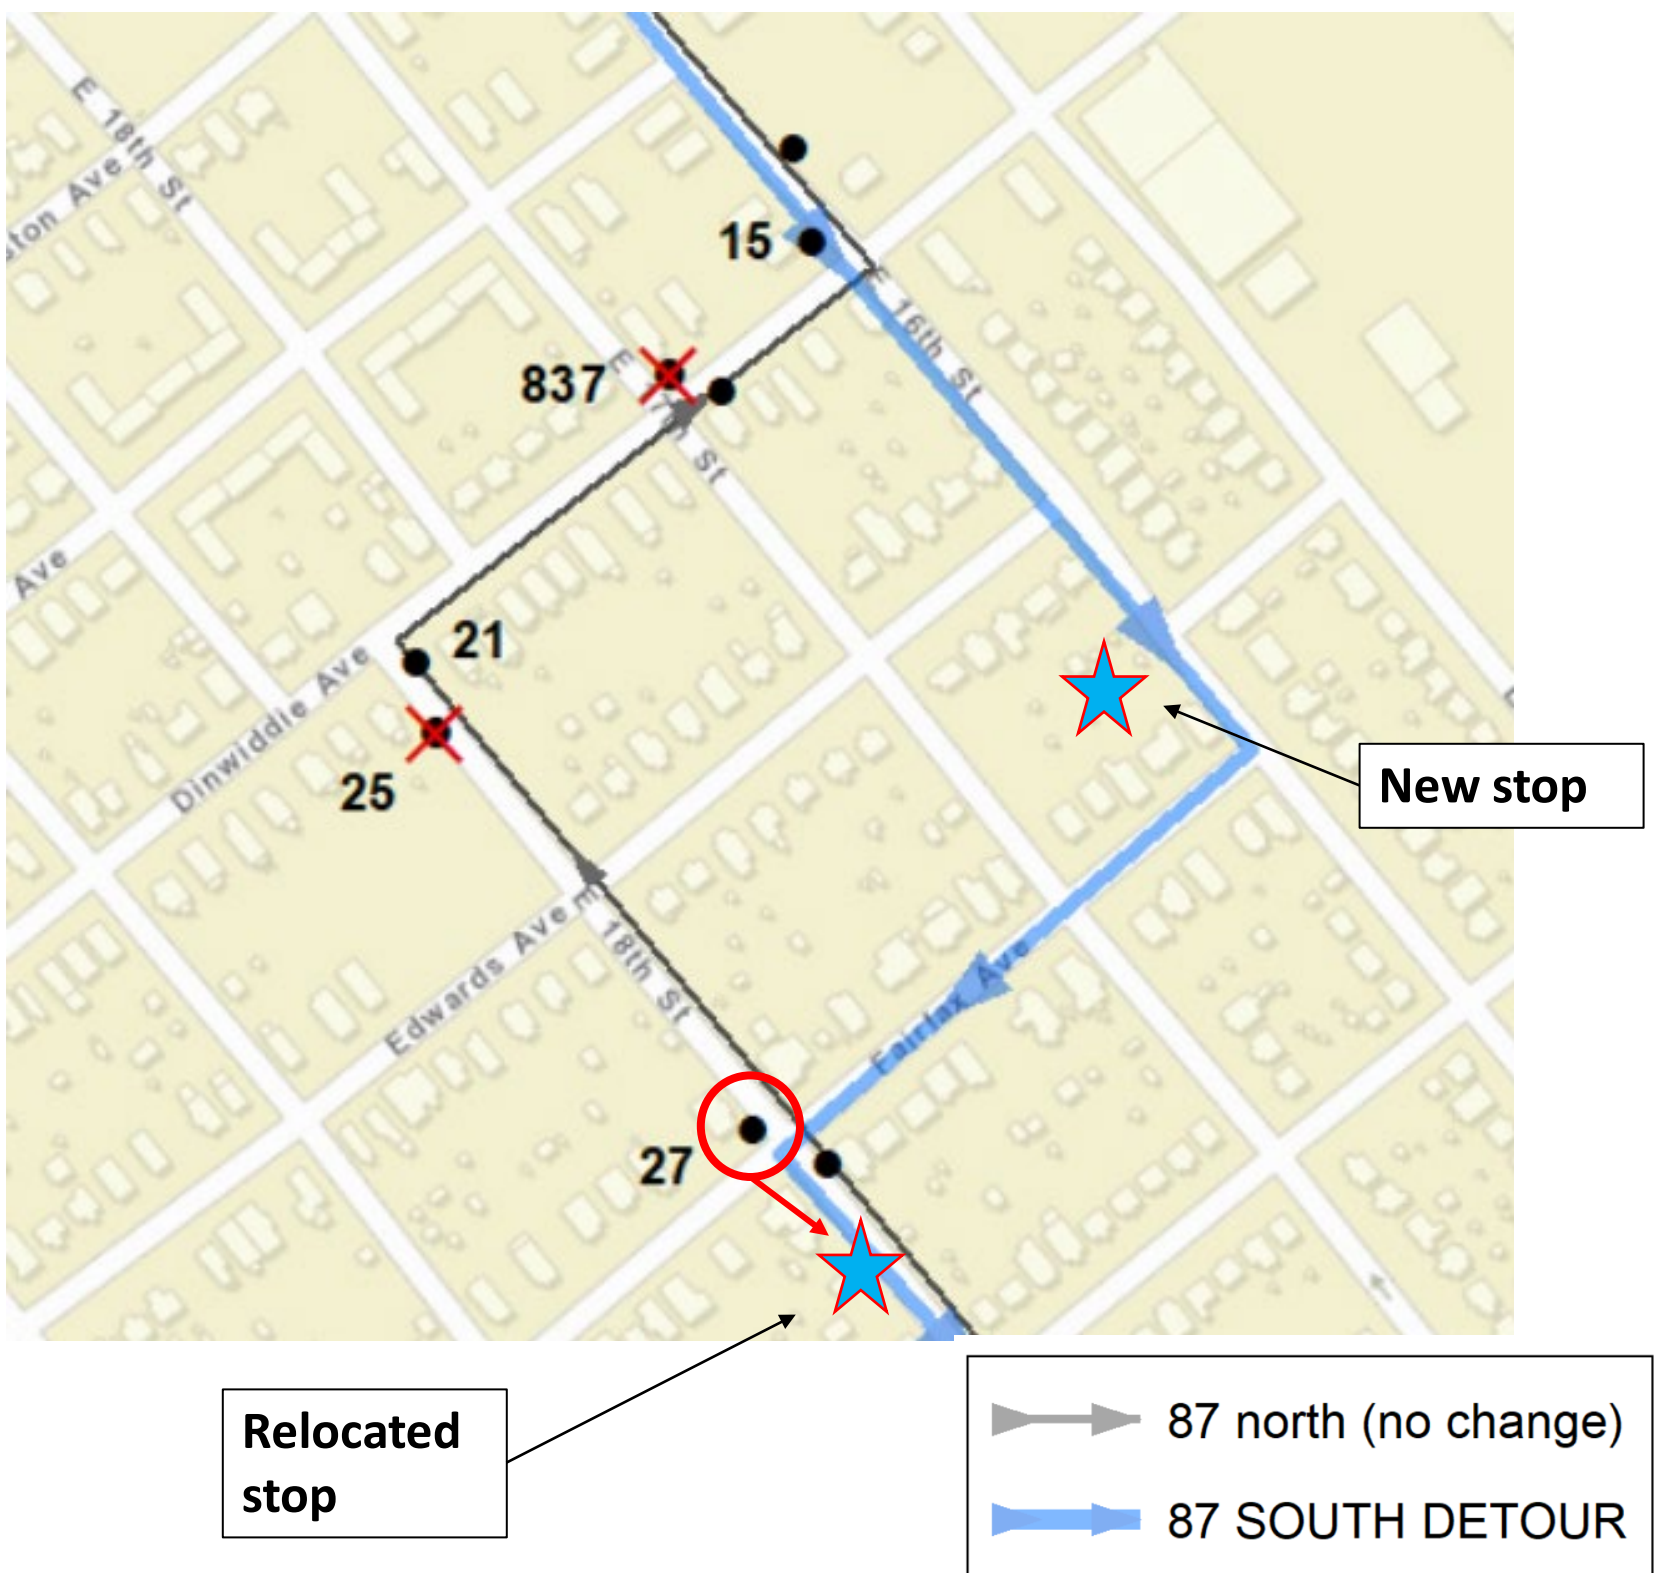

# ATTENTION CUSTOMERS

**ROUTE 87 SOUTH will go on detour beginning 12/19/21.**

Please note the stop changes pictured below.

[planningcomment@ridegrtc.com](mailto:planningcomment@ridegrtc.com)

(804)254-4785